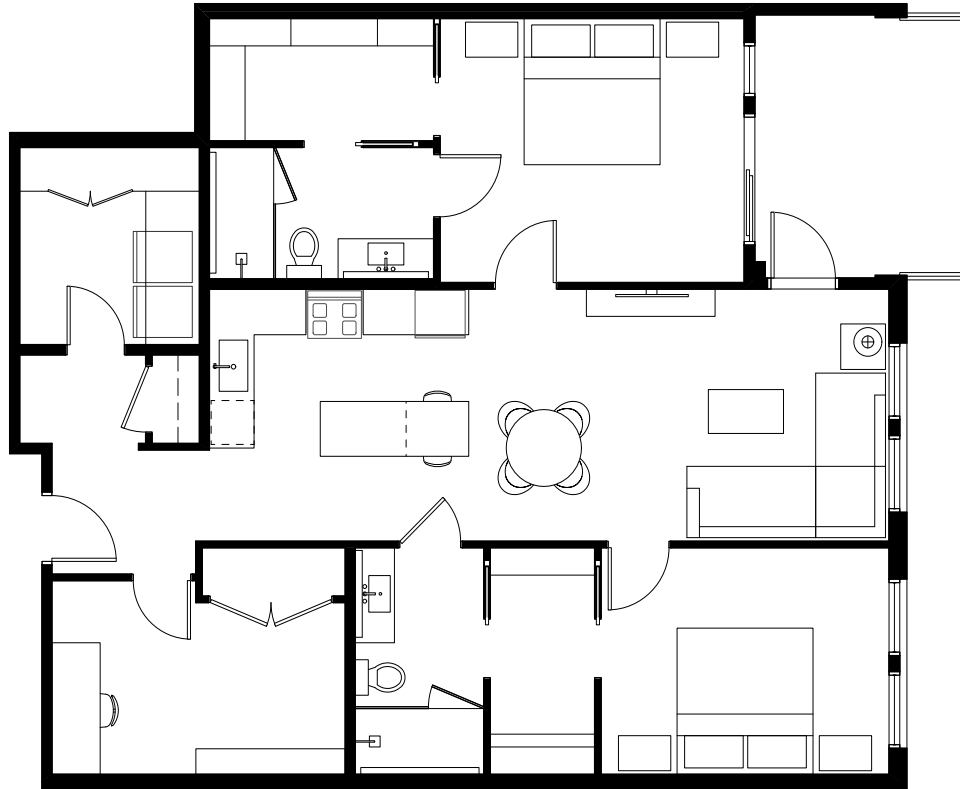

Floor Plan: 07

2 BEDS + DEN
2 BATHS

INDOOR
1,281 - 1,282 SQFT

DELTA GREEN

FLOOR LEVEL 1

FLOOR LEVEL 2

FLOOR LEVEL 3