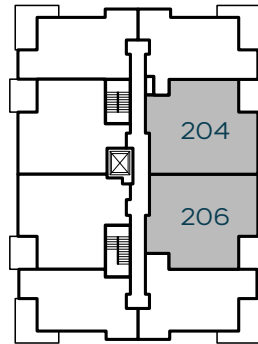

Floor Plan: 07

2 BEDS + DEN
2 BATHS

INDOOR
1,281 - 1,282 SQFT

DELTA GREEN

FLOOR LEVEL 1

FLOOR LEVEL 2

FLOOR LEVEL 3