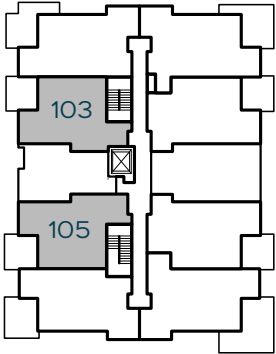

Floor Plan: o8

1 BED
1 BATH

INDOOR
822 - 830 SQFT

DELTA GREEN

FLOOR LEVEL 1

FLOOR LEVEL 2

FLOOR LEVEL 3