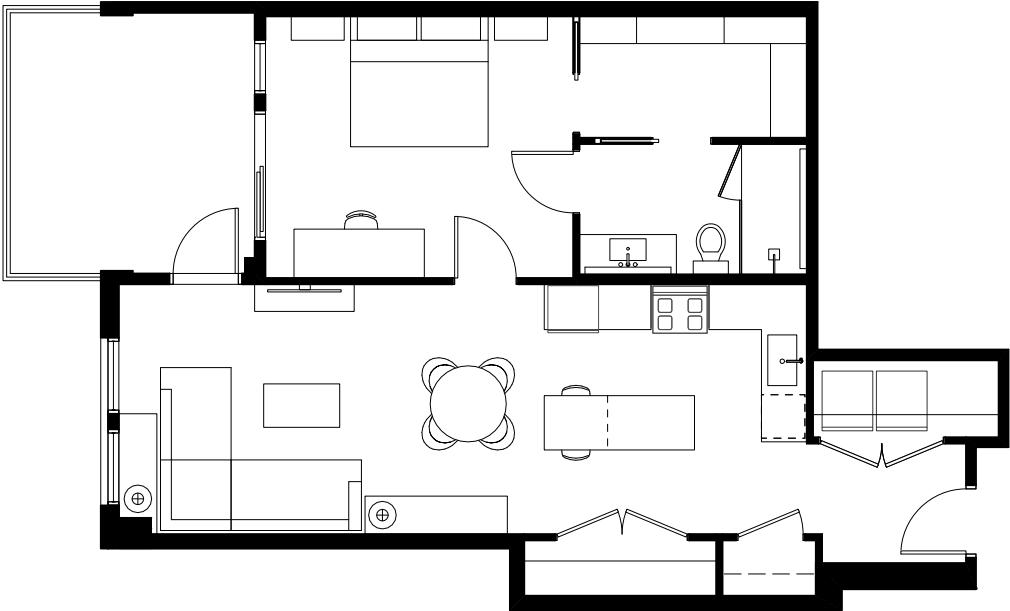

Floor Plan: o8

1 BED
1 BATH

INDOOR
822 - 830 SQFT

DELTA GREEN

FLOOR LEVEL 1

FLOOR LEVEL 2

FLOOR LEVEL 3