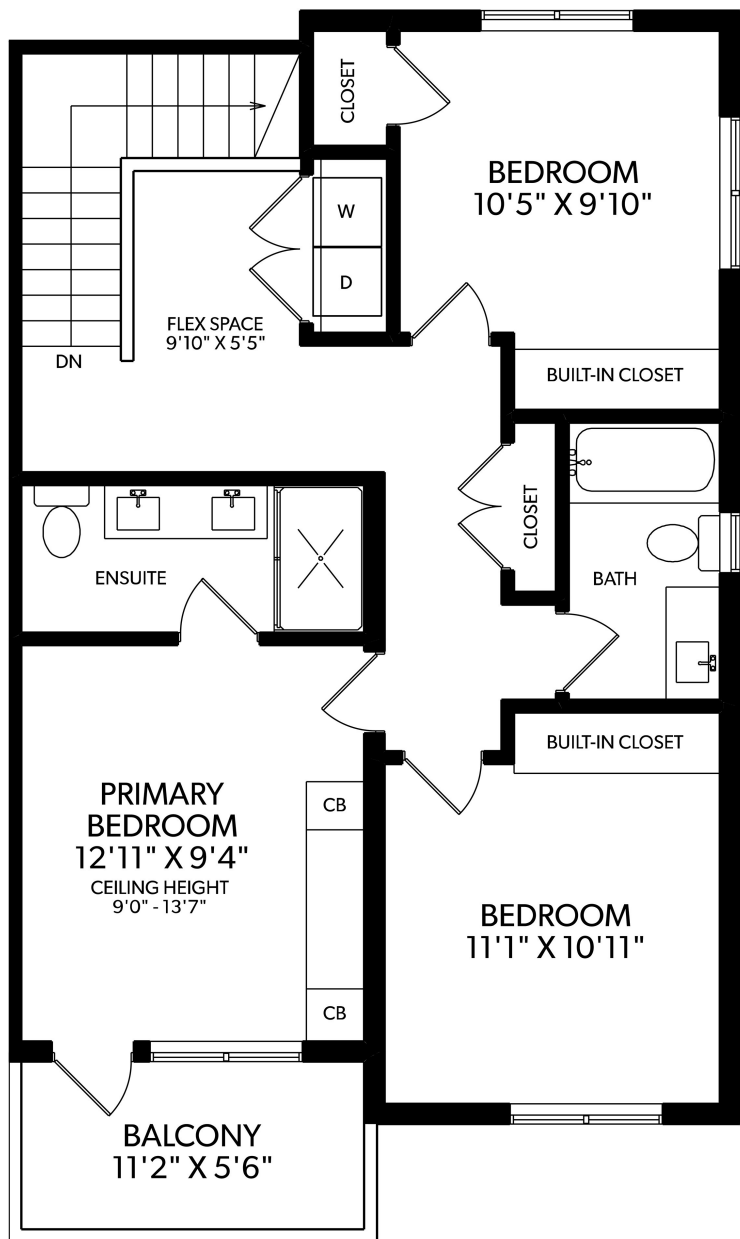

104 - 1132 Madore Avenue

FLOOR	FINISHED	UNFINISHED	TOTAL	OTHER AREAS	
MAIN	791	0	791	DECK	160
UPPER	835	0	835	BALCONY	70
TOTAL	1626	0	1626		

UPPER FLOOR

MAIN FLOOR

GMS
FLOOR PLANS .CA