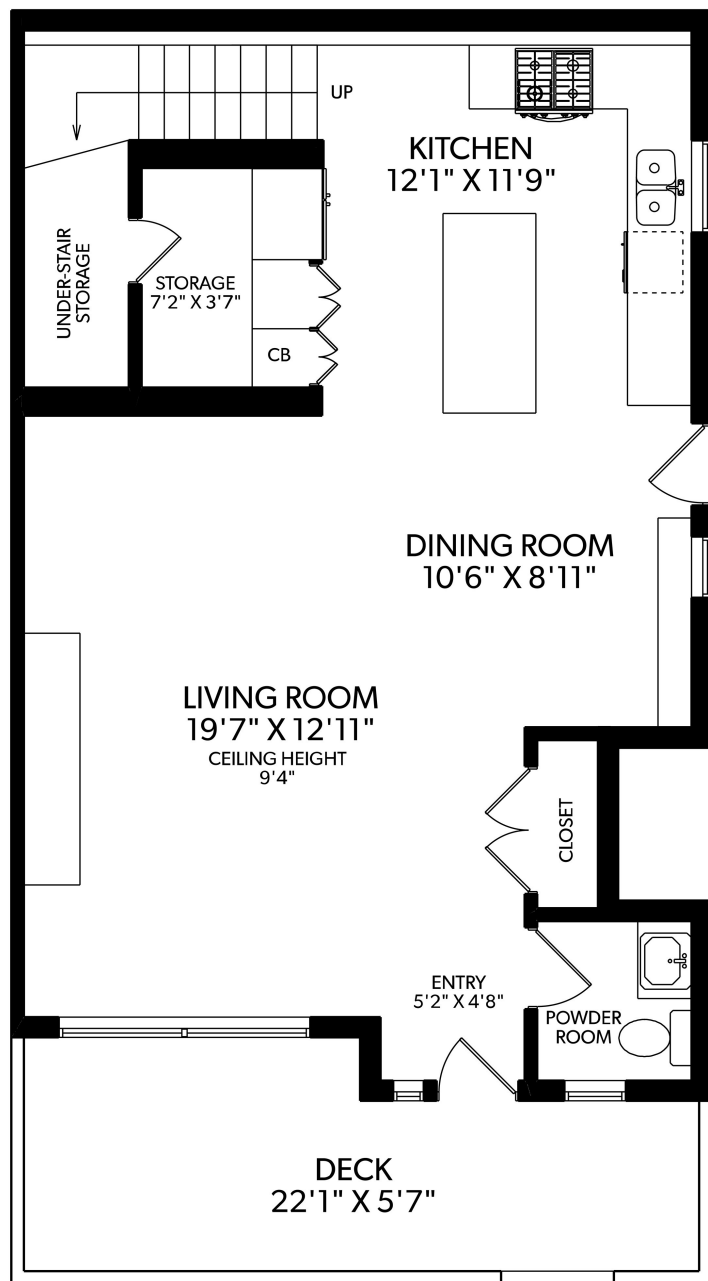

104 - 1132 Madore Avenue

FLOOR	FINISHED	UNFINISHED	TOTAL	OTHER AREAS	
MAIN	791	0	791	DECK	160
UPPER	835	0	835	BALCONY	70
TOTAL	1626	0	1626		

UPPER FLOOR

MAIN FLOOR

GMS
FLOOR PLANS .CA