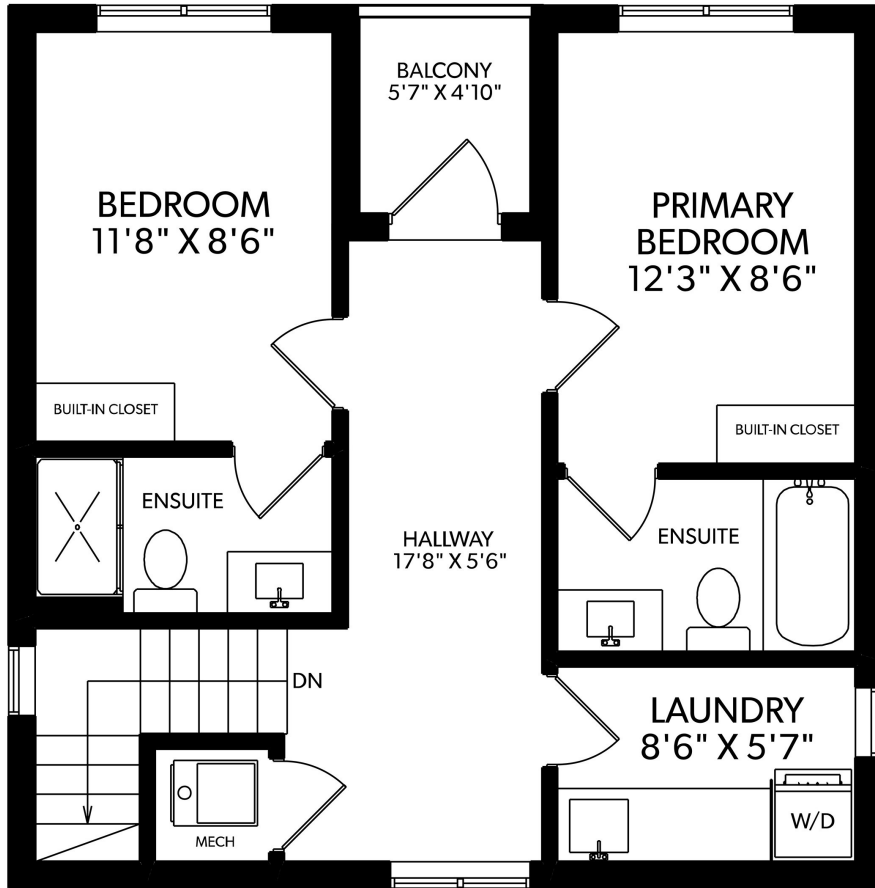

3143 East 19th Avenue

FLOOR	FINISHED	UNFINISHED	TOTAL	OTHER AREAS	
MAIN	479	0	479	BALCONY	29
UPPER	594	0	594		
TOTAL	1073	0	1073		

UPPER FLOOR

MAIN FLOOR