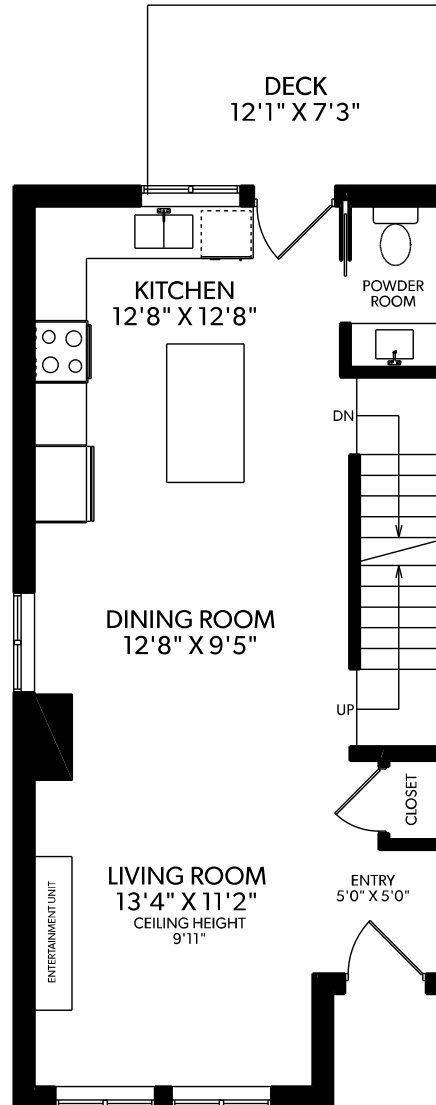

# 101-753 EDGAR AVENUE

FLOOR	FINISHED	UNFINISHED	TOTAL	OTHER AREAS	
MAIN	625	0	625	DECK	88
UPPER	730	0	730		
LOWER	614	0	614		
<b>TOTAL</b>	<b>1969</b>	<b>0</b>	<b>1969</b>		

**UPPER FLOOR**

**MAIN FLOOR**

**LOWER FLOOR**