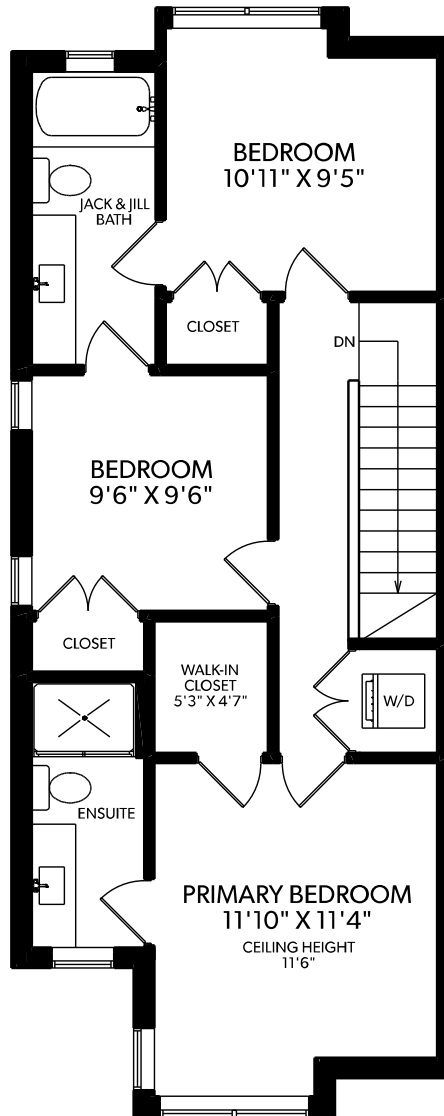

# 101-753 EDGAR AVENUE

FLOOR	FINISHED	UNFINISHED	TOTAL	OTHER AREAS	
MAIN	625	0	625	DECK	88
UPPER	730	0	730		
LOWER	614	0	614		
<b>TOTAL</b>	<b>1969</b>	<b>0</b>	<b>1969</b>		

**UPPER FLOOR**

**MAIN FLOOR**

**LOWER FLOOR**