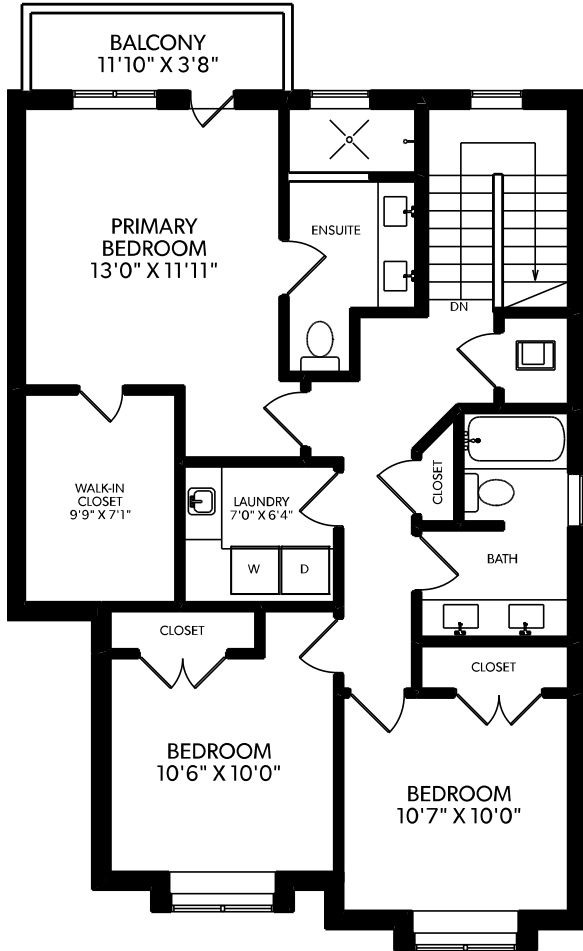

# 3-3874 WINLAKE CRESCENT

FLOOR	FINISHED	UNFINISHED	TOTAL	OTHER AREAS	
MAIN	947	0	947	BALCONIES	265
UPPER	1004	0	1004	GARAGE	432
LOWER	705	0	705		
TOTAL	2656	0	2656		

## UPPER FLOOR

## MAIN FLOOR

## LOWER FLOOR