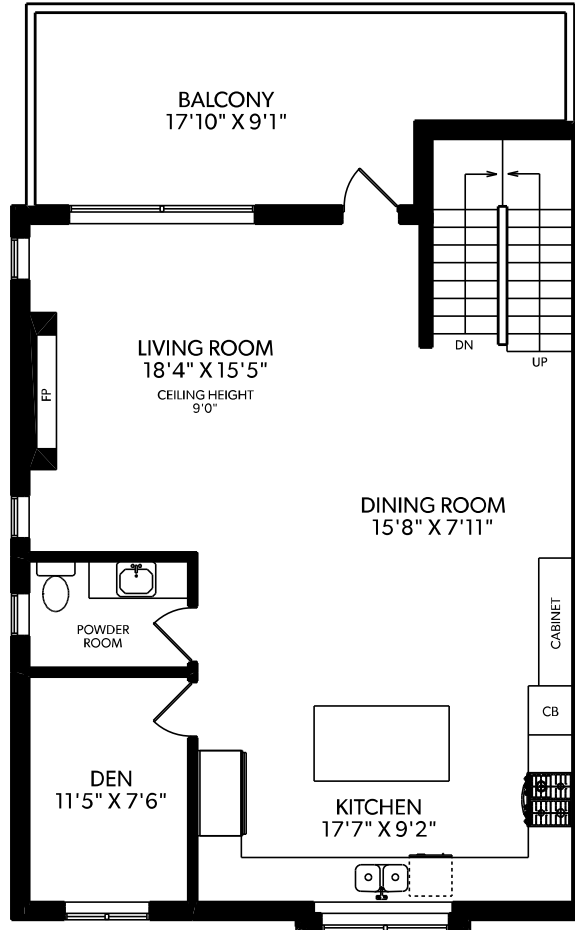

# 3-3874 WINLAKE CRESCENT

FLOOR	FINISHED	UNFINISHED	TOTAL	OTHER AREAS	
MAIN	947	0	947	BALCONIES	265
UPPER	1004	0	1004	GARAGE	432
LOWER	705	0	705		
TOTAL	2656	0	2656		

## UPPER FLOOR

## MAIN FLOOR

## LOWER FLOOR