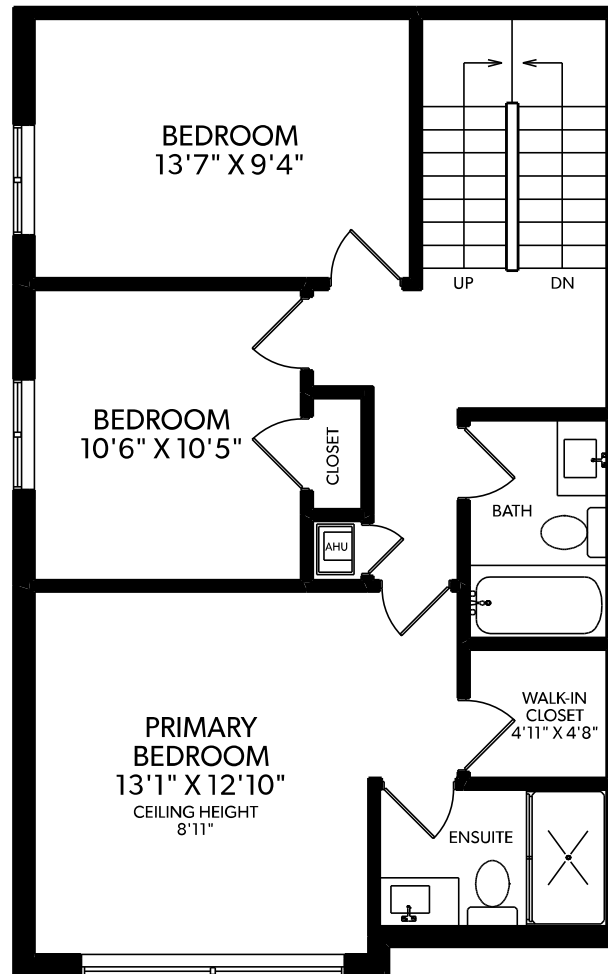

# 101-901 EDGAR AVENUE

| FLOOR        | FINISHED    | UNFINISHED | TOTAL       |
|--------------|-------------|------------|-------------|
| MAIN         | 741         | 0          | 741         |
| UPPER        | 753         | 0          | 753         |
| TOP          | 83          | 0          | 83          |
| LOWER        | 64          | 0          | 64          |
| <b>TOTAL</b> | <b>1641</b> | <b>0</b>   | <b>1641</b> |

## TOP FLOOR

## LOWER FLOOR

## MAIN FLOOR