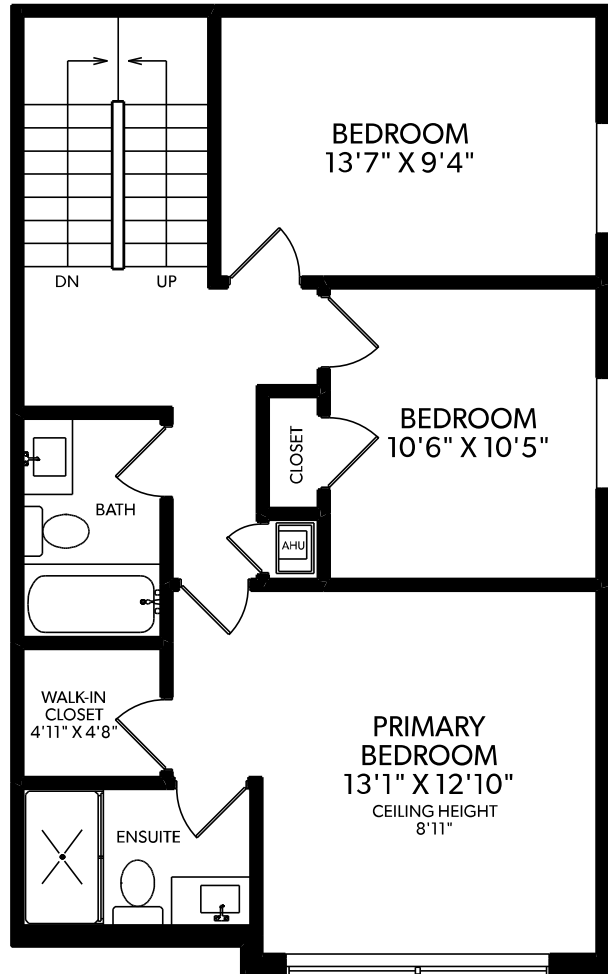

# 102-901 EDGAR AVENUE

FLOOR	FINISHED	UNFINISHED	TOTAL
MAIN	743	0	743
UPPER	762	0	762
TOP	83	0	83
LOWER	64	0	64
<b>TOTAL</b>	<b>1652</b>	<b>0</b>	<b>1652</b>

OTHER AREAS	
PATIO	242

## TOP FLOOR

## LOWER FLOOR

## MAIN FLOOR