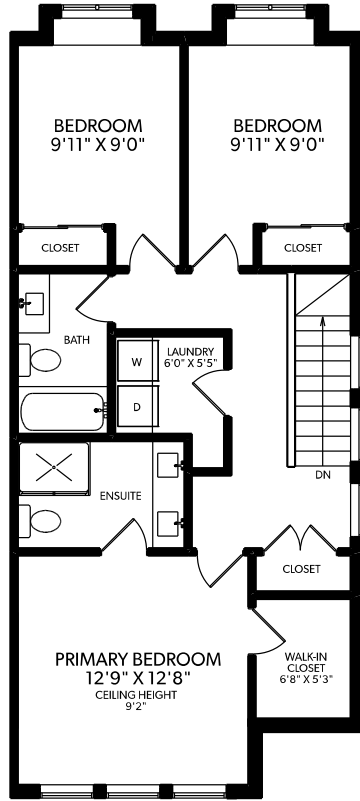

103-903 EDGAR AVENUE

FLOOR	FINISHED	UNFINISHED	TOTAL	OTHER AREAS	
MAIN	798	0	798	PATIO	194
UPPER	832	0	832	PORCH	127
LOWER	432	0	432	CRAWL	345
TOTAL	2062	0	2062		

UPPER FLOOR

MAIN FLOOR

LOWER FLOOR