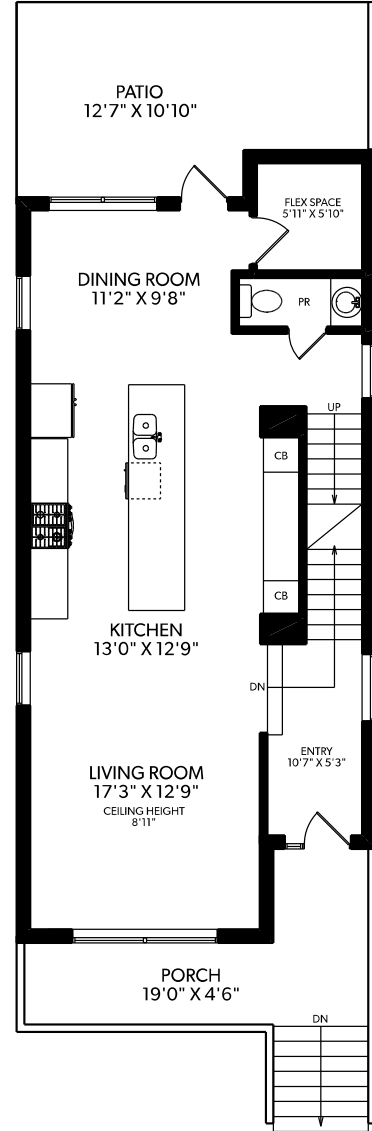

103-903 EDGAR AVENUE

FLOOR	FINISHED	UNFINISHED	TOTAL	OTHER AREAS	
MAIN	798	0	798	PATIO	194
UPPER	832	0	832	PORCH	127
LOWER	432	0	432	CRAWL	345
TOTAL	2062	0	2062		

UPPER FLOOR

MAIN FLOOR

LOWER FLOOR