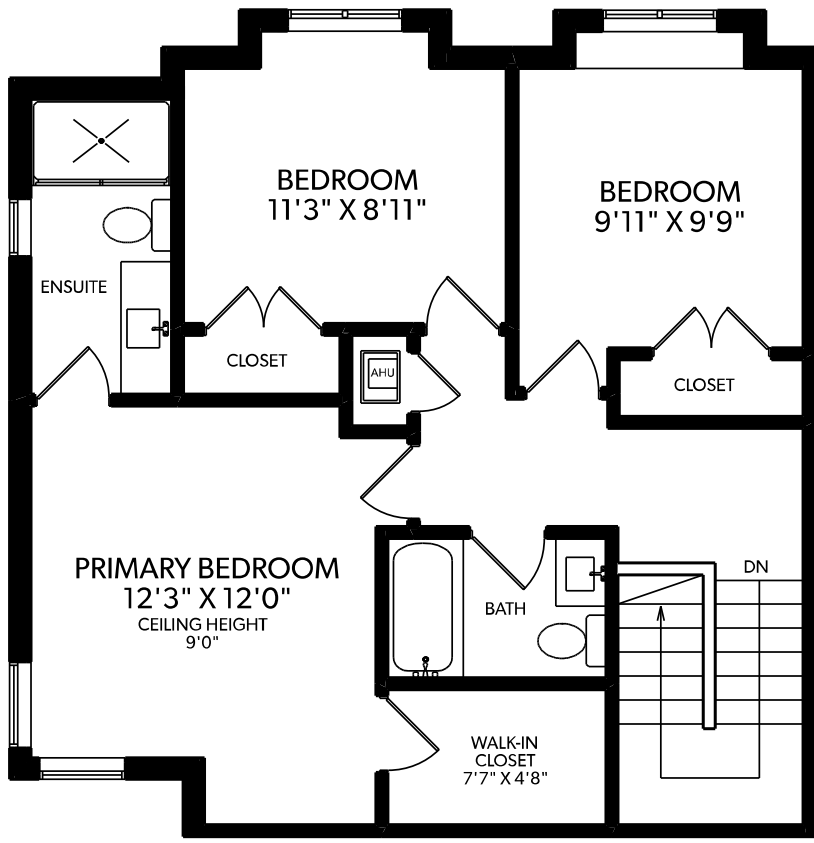

# 103-901 EDGAR AVENUE

FLOOR	FINISHED	UNFINISHED	TOTAL	OTHER AREAS
MAIN	726	0	726	PATIO 146
UPPER	772	0	772	
LOWER	67	0	67	
<b>TOTAL</b>	<b>1565</b>	<b>0</b>	<b>1565</b>	

## UPPER FLOOR

## MAIN FLOOR

## LOWER FLOOR