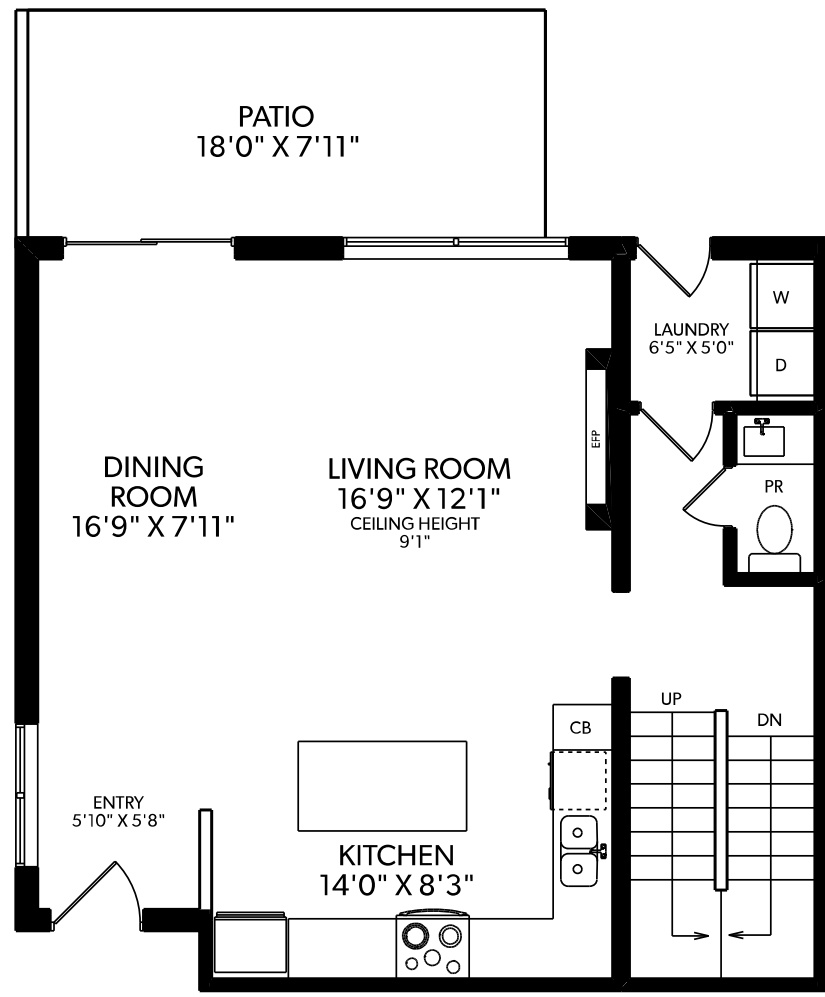

# 103-901 EDGAR AVENUE

FLOOR	FINISHED	UNFINISHED	TOTAL	OTHER AREAS
MAIN	726	0	726	PATIO 146
UPPER	772	0	772	
LOWER	67	0	67	
<b>TOTAL</b>	<b>1565</b>	<b>0</b>	<b>1565</b>	

## UPPER FLOOR

## MAIN FLOOR

## LOWER FLOOR