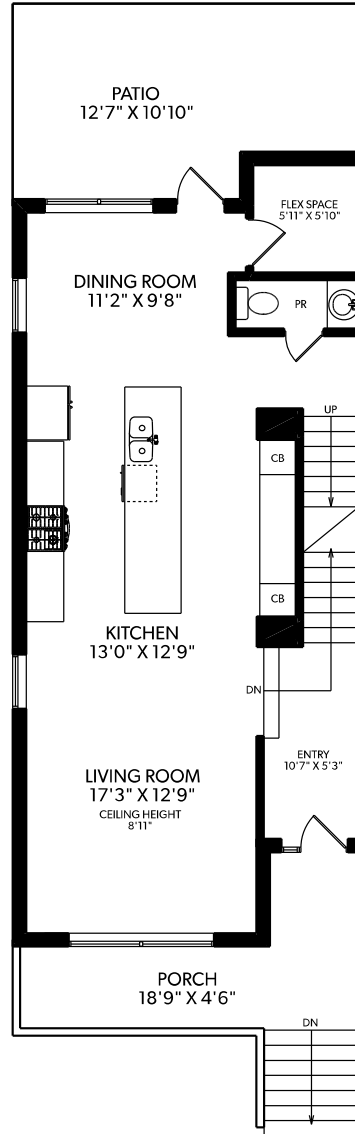

101-903 EDGAR AVENUE

| FLOOR | FINISHED | UNFINISHED | TOTAL | OTHER AREAS | |
|-------|----------|------------|-------|-------------|-----|
| MAIN | 800 | 0 | 800 | PATIO | 193 |
| UPPER | 833 | 0 | 833 | PORCH | 124 |
| LOWER | 441 | 0 | 441 | CRAWL | 359 |
| TOTAL | 2074 | 0 | 2074 | | |

UPPER FLOOR

MAIN FLOOR

LOWER FLOOR