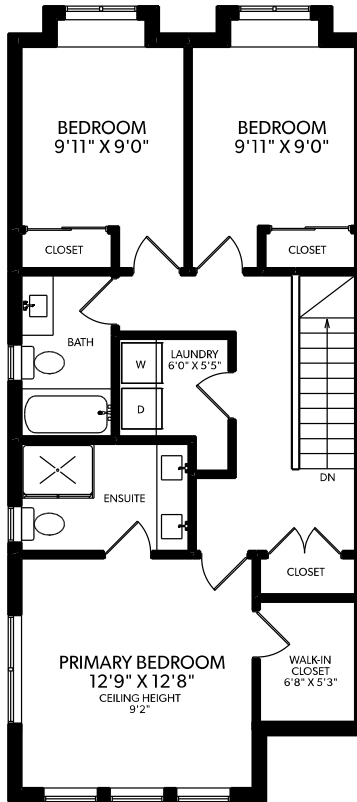

101-903 EDGAR AVENUE

| FLOOR | FINISHED | UNFINISHED | TOTAL | OTHER AREAS | |
|-------|----------|------------|-------|-------------|-----|
| MAIN | 800 | 0 | 800 | PATIO | 193 |
| UPPER | 833 | 0 | 833 | PORCH | 124 |
| LOWER | 441 | 0 | 441 | CRAWL | 359 |
| TOTAL | 2074 | 0 | 2074 | | |

UPPER FLOOR

MAIN FLOOR

LOWER FLOOR