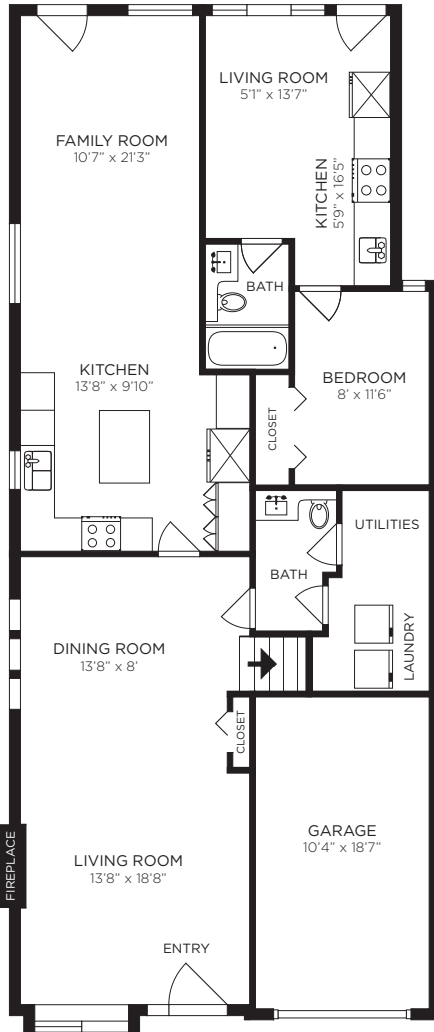

MAIN FLOOR  
1,358 SQFT

UPPER FLOOR  
751 SQFT

TOTAL: 2,109 SQFT

Marketing By:

**4238 MACDONALD AVENUE**  
**BURNABY**

ADIL DINANI  
Royal LePage Coronation West Realty  
www.dinani.ca

Floorplan By:

Floor Plan measurements are approximate and are for illustrative purposes only.