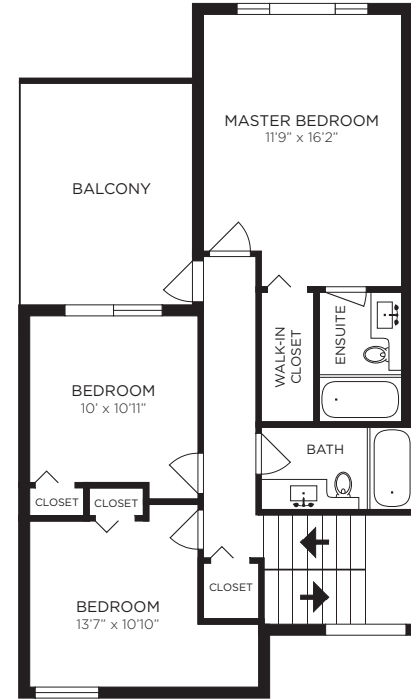

MAIN FLOOR  
1,358 SQFT

UPPER FLOOR  
751 SQFT

TOTAL: 2,109 SQFT

Marketing By:

**4238 MACDONALD AVENUE**  
**BURNABY**

ADIL DINANI  
Royal LePage Coronation West Realty  
www.dinani.ca

Floorplan By:

Floor Plan measurements are approximate and are for illustrative purposes only.