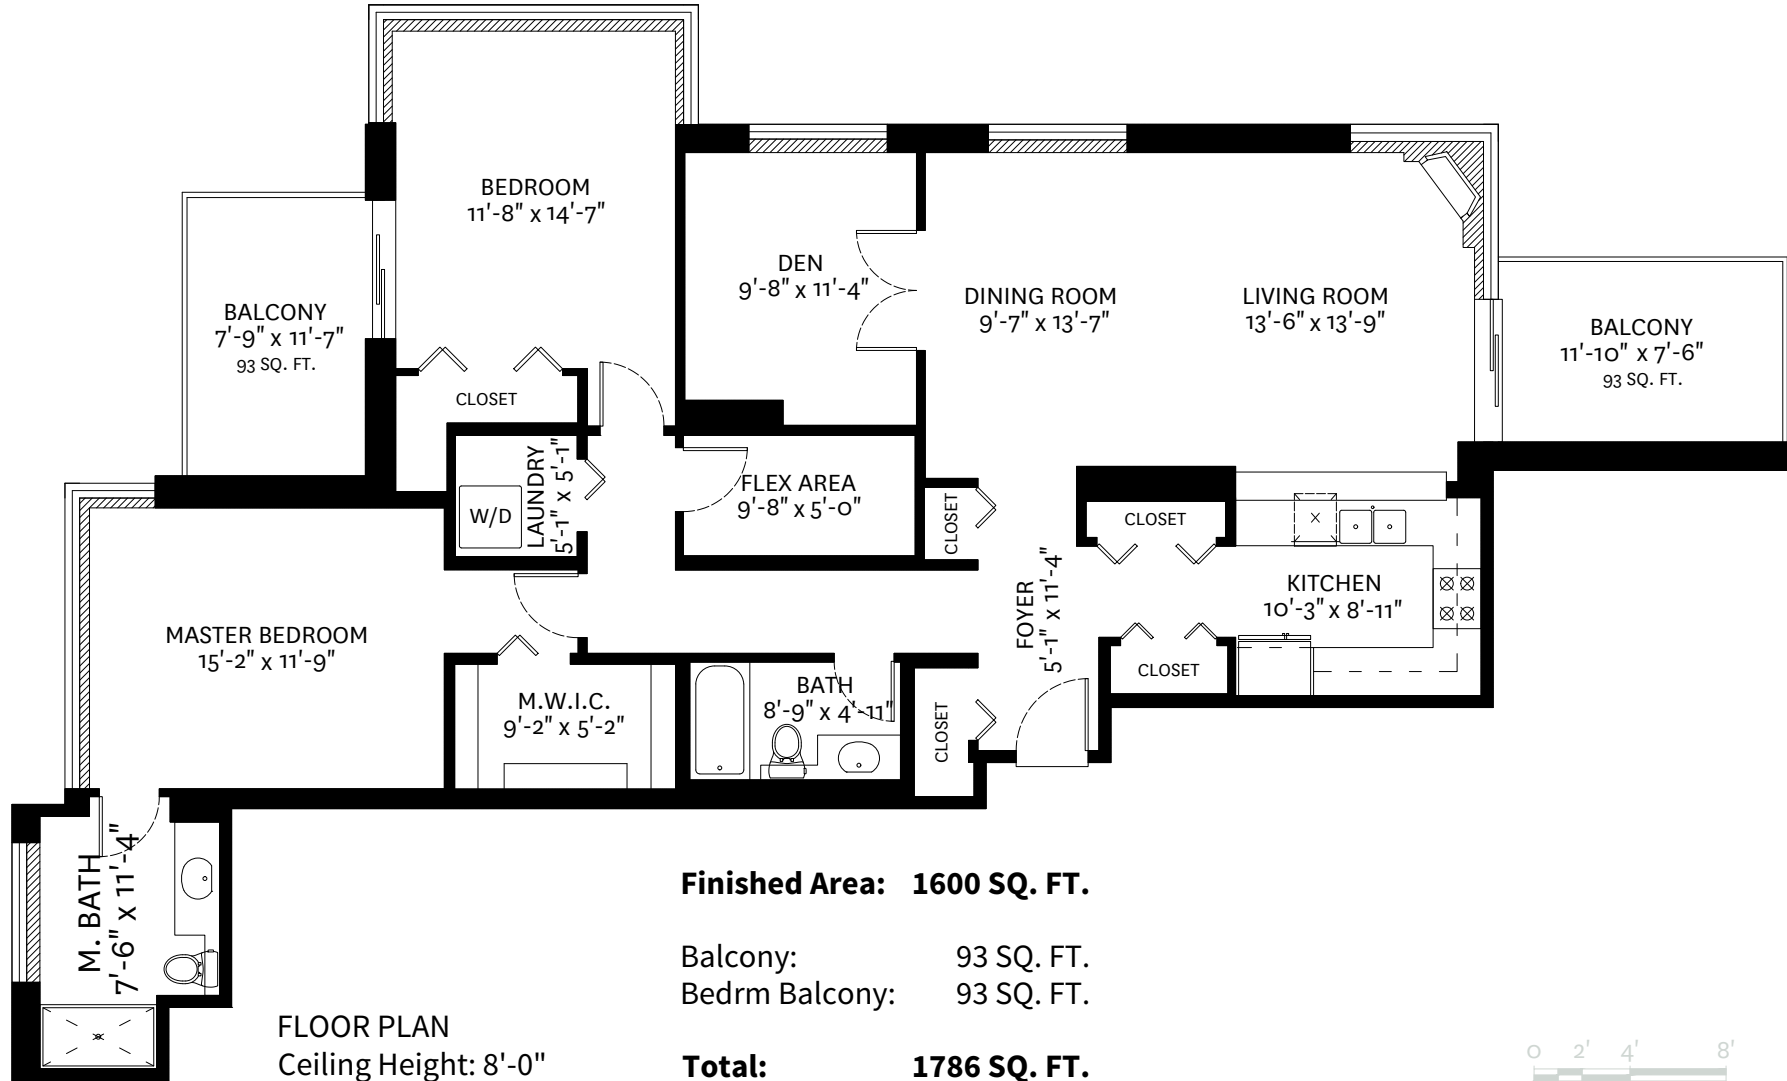

#2102-235 Guildford Way, Port Moody, BC

Adil Dinani
604-771-3495
adil@dinani.ca

floor plan designed by
ishot.ca Enterprises Inc.
604-368-7979
<http://ishot.ca>