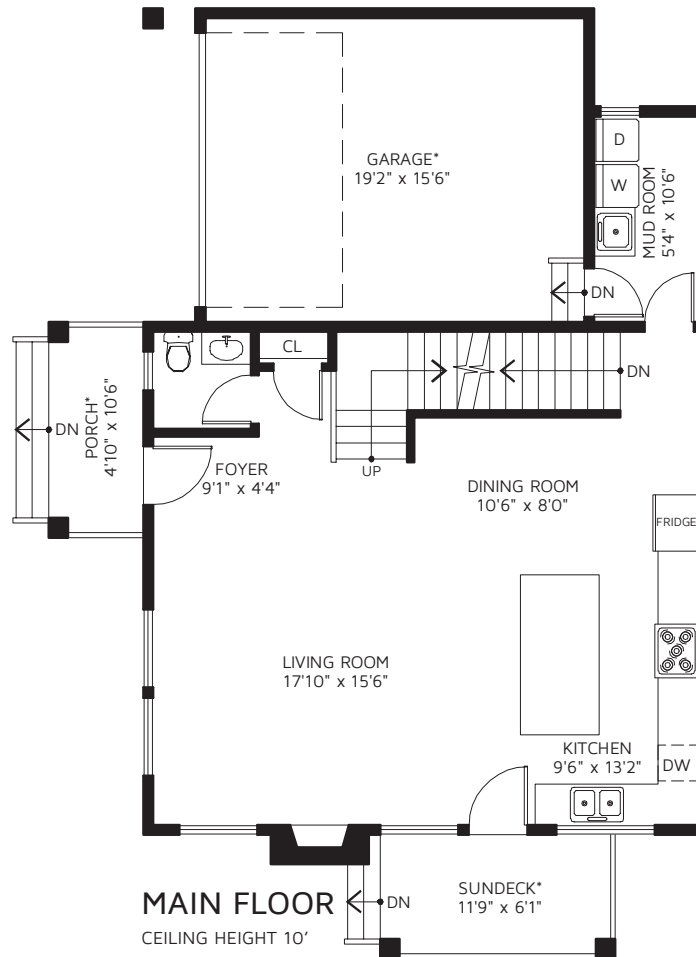

Adil Dinani

604.771.3495
adil@dinani.ca

11708 BLAKELY RD, PITT MEADOWS

BASEMENT

MAIN FLOOR
CEILING HEIGHT 10'

UPPER FLOOR
CEILING HEIGHT 9'

UPPER FLOOR	858 SQ FT
MAIN FLOOR	808 SQ FT
BASEMENT	808 SQ FT
TOTAL FINISHED AREA	2,474 SQ FT

PORCH*	53 SQ FT
SUNDECK*	76 SQ FT
GARAGE*	325 SQ FT

*NOT INCLUDED IN OVERALL SQUARE FOOTAGE