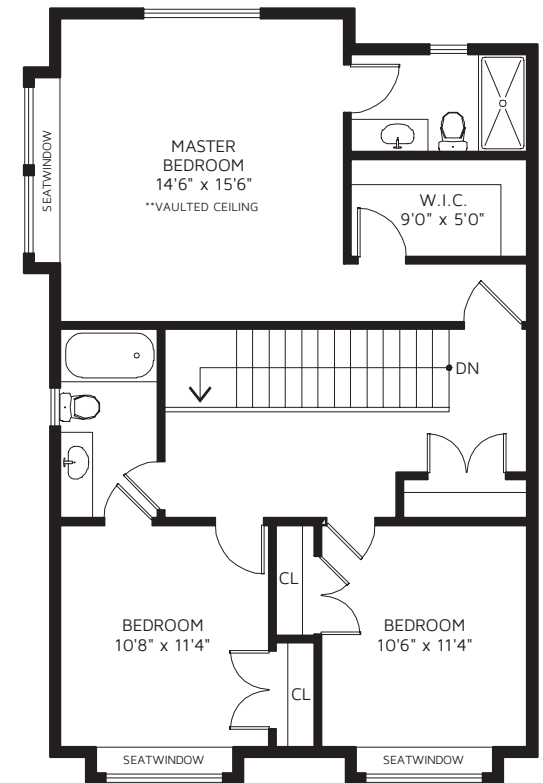

Adil Dinani

604.771.3495
adil@dinani.ca

11708 BLAKELY RD, PITT MEADOWS

BASEMENT

MAIN FLOOR
CEILING HEIGHT 10'

UPPER FLOOR
CEILING HEIGHT 9'

UPPER FLOOR	858 SQ FT
MAIN FLOOR	808 SQ FT
BASEMENT	808 SQ FT
TOTAL FINISHED AREA	2,474 SQ FT

PORCH*	53 SQ FT
SUNDECK*	76 SQ FT
GARAGE*	325 SQ FT

*NOT INCLUDED IN OVERALL SQUARE FOOTAGE