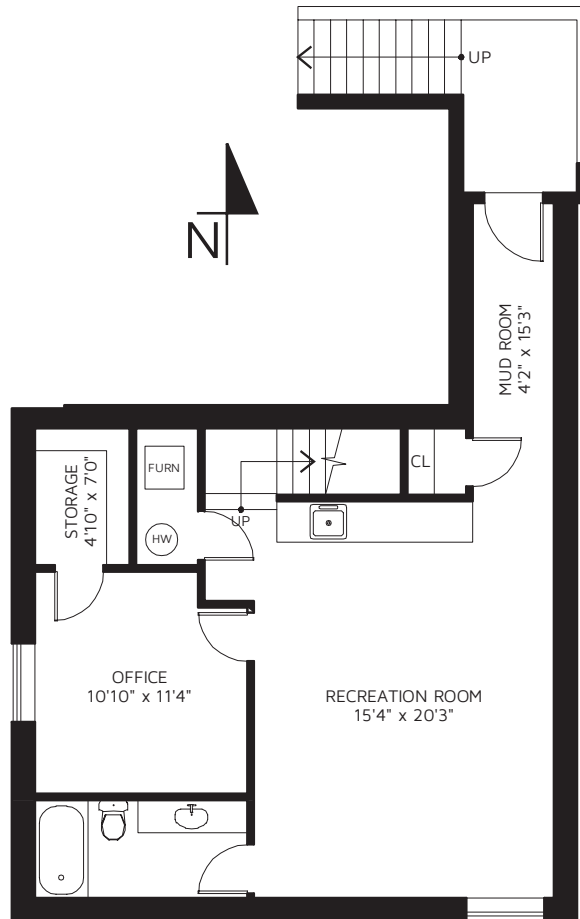

Adil Dinani

604.771.3495
adil@dinani.ca

11708 BLAKELY RD, PITT MEADOWS

BASEMENT

MAIN FLOOR
CEILING HEIGHT 10'

UPPER FLOOR
CEILING HEIGHT 9'

UPPER FLOOR	858 SQ FT
MAIN FLOOR	808 SQ FT
BASEMENT	808 SQ FT
TOTAL FINISHED AREA	2,474 SQ FT

PORCH*	53 SQ FT
SUNDECK*	76 SQ FT
GARAGE*	325 SQ FT

*NOT INCLUDED IN OVERALL SQUARE FOOTAGE