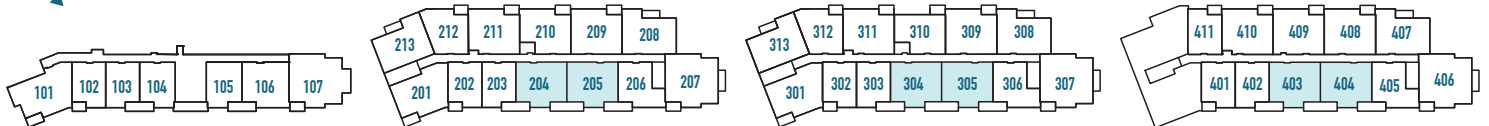

CRESCENDO

UNIT B6
2 BEDROOM
890 S.F.

N BUILDING #1

The developer reserves the right to modify plans, specifications, room size, square footage, features and prices as deemed necessary without notification. All dimensions and sizes are approximate. This is not an offering for sale. Any such offering may only be made with the applicable disclosure statement and agreement of purchase and sale. E&OE.