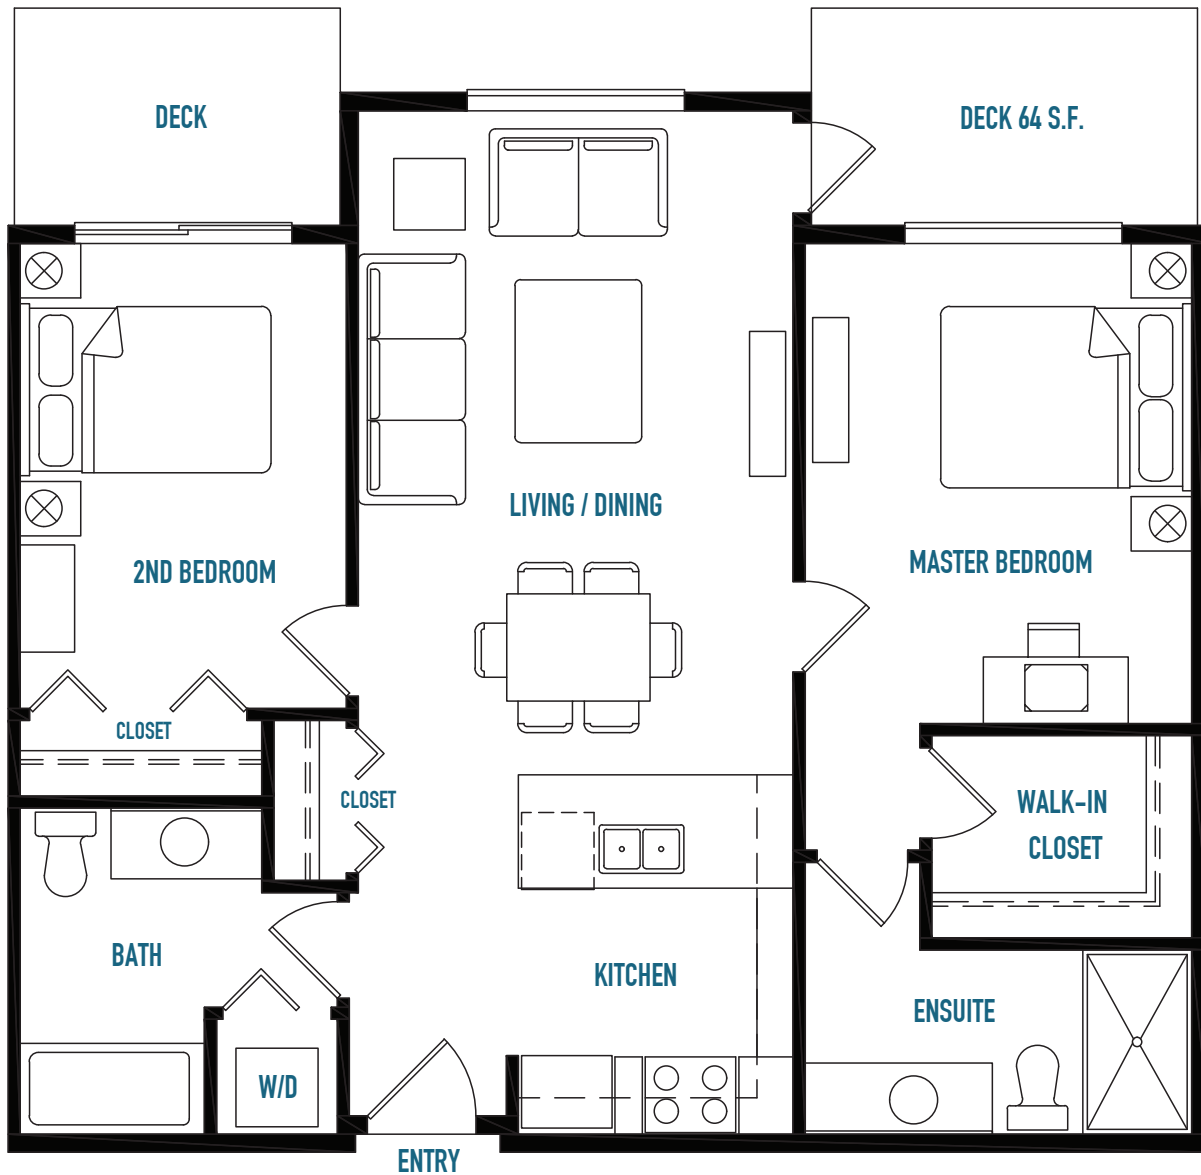

CRESCENDO

UNIT B6
2 BEDROOM
890 S.F.

N BUILDING #1

The developer reserves the right to modify plans, specifications, room size, square footage, features and prices as deemed necessary without notification. All dimensions and sizes are approximate. This is not an offering for sale. Any such offering may only be made with the applicable disclosure statement and agreement of purchase and sale. E&OE.