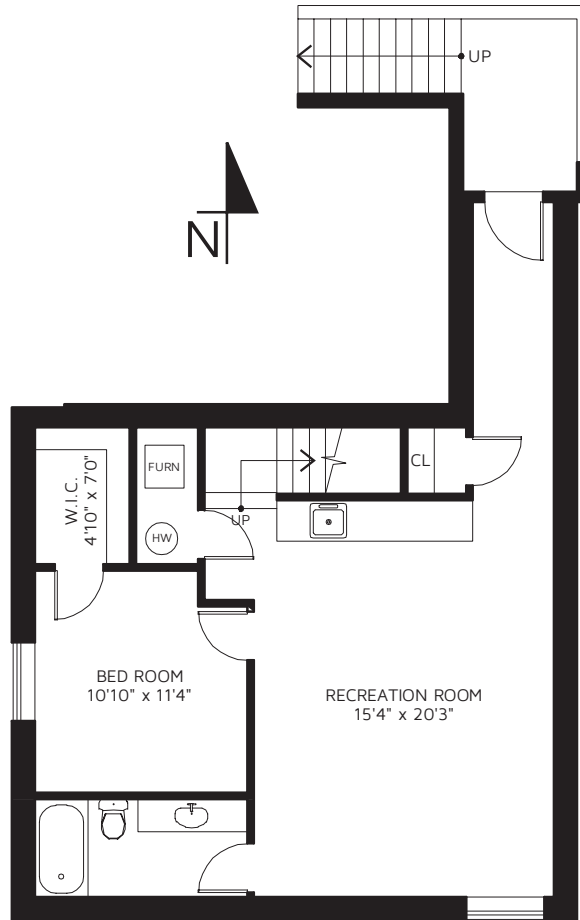

Adil Dinani

604.771.3495
adil@dinani.ca

11708 BLAKELY RD, PITT MEADOWS

BASEMENT

MAIN FLOOR
CEILING HEIGHT 10'

UPPER FLOOR
CEILING HEIGHT 9'

UPPER FLOOR	858 SQ FT
MAIN FLOOR	808 SQ FT
BASEMENT	808 SQ FT
TOTAL FINISHED AREA	2,474 SQ FT

PORCH*	53 SQ FT
SUNDECK*	76 SQ FT
GARAGE*	325 SQ FT

*NOT INCLUDED IN OVERALL SQUARE FOOTAGE