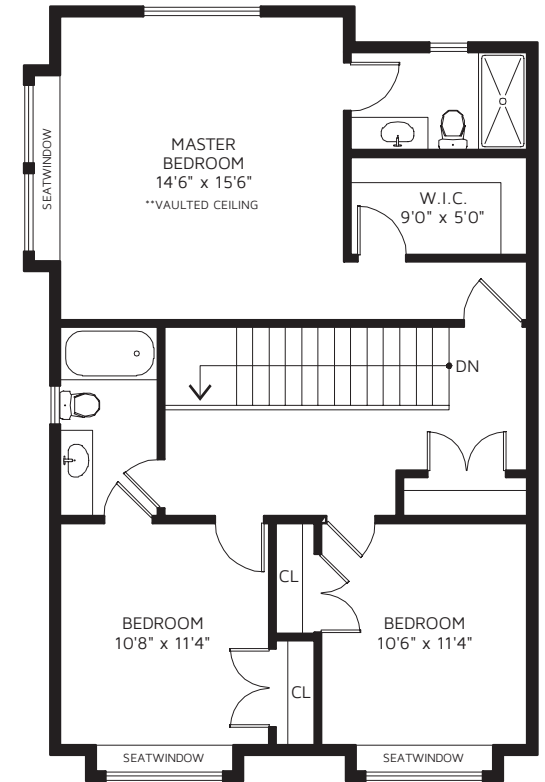

Adil Dinani

604.771.3495
adil@dinani.ca

11708 BLAKELY RD, PITT MEADOWS

BASEMENT

MAIN FLOOR
CEILING HEIGHT 10'

UPPER FLOOR
CEILING HEIGHT 9'

UPPER FLOOR	858 SQ FT
MAIN FLOOR	808 SQ FT
BASEMENT	808 SQ FT
TOTAL FINISHED AREA	2,474 SQ FT

PORCH*	53 SQ FT
SUNDECK*	76 SQ FT
GARAGE*	325 SQ FT

*NOT INCLUDED IN OVERALL SQUARE FOOTAGE