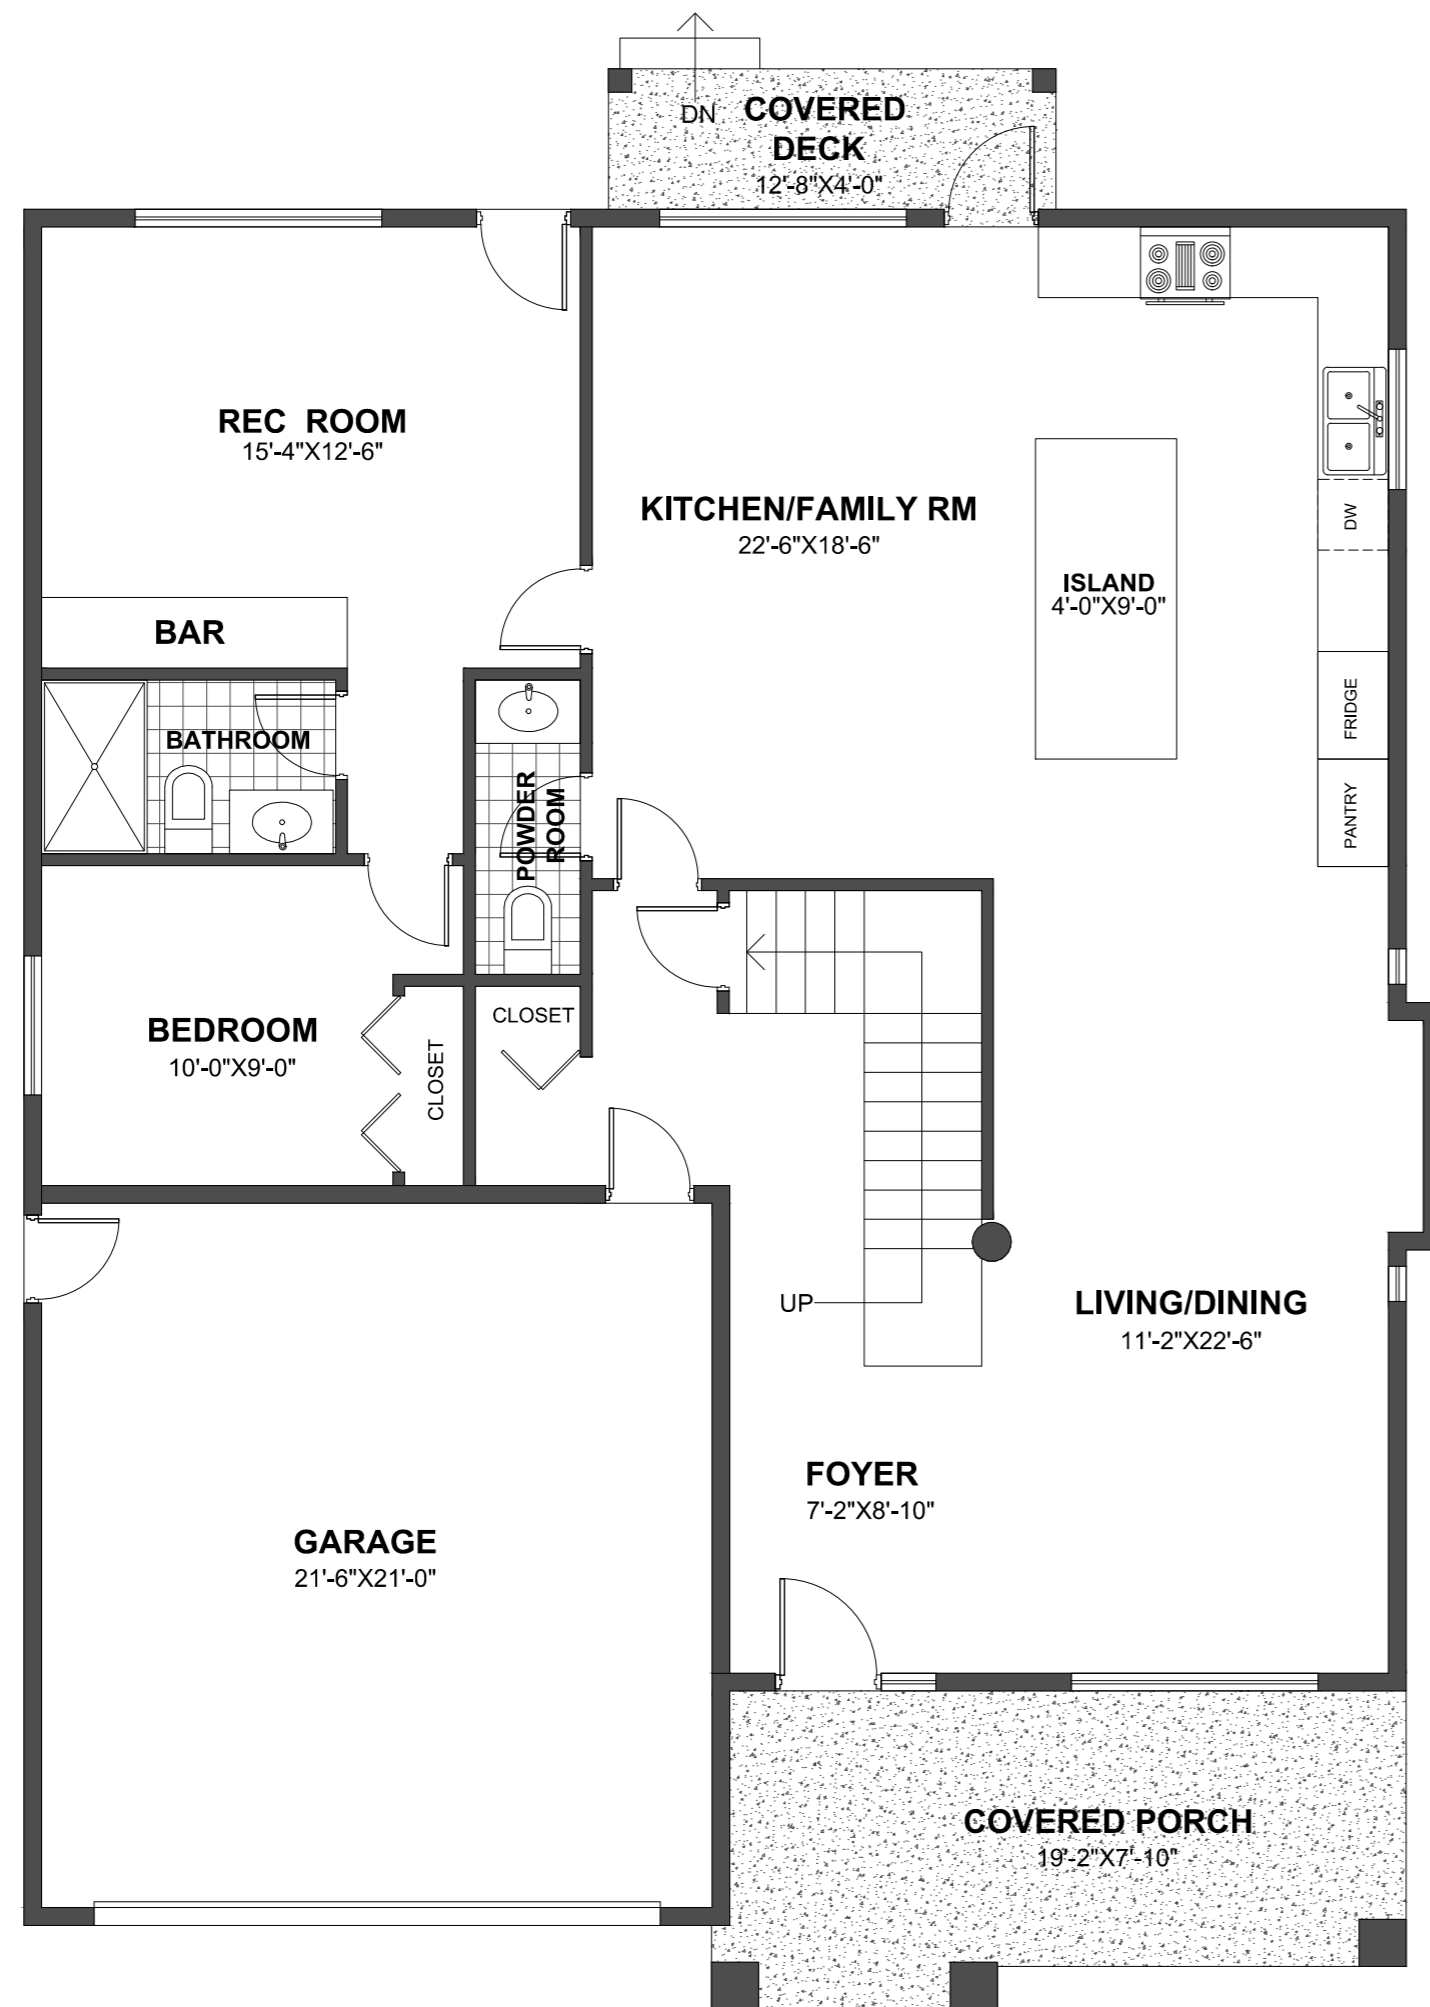

MAIN FLOOR: 1365 sq.ft.
 UPPER FLOOR: 1230 sq.ft.
TOTAL: 2595 sq.ft.

MAIN FLOOR PLAN

FLOOR AREA 1365 sq.ft

UPPER FLOOR PLAN

FLOOR AREA 1230 sq.ft