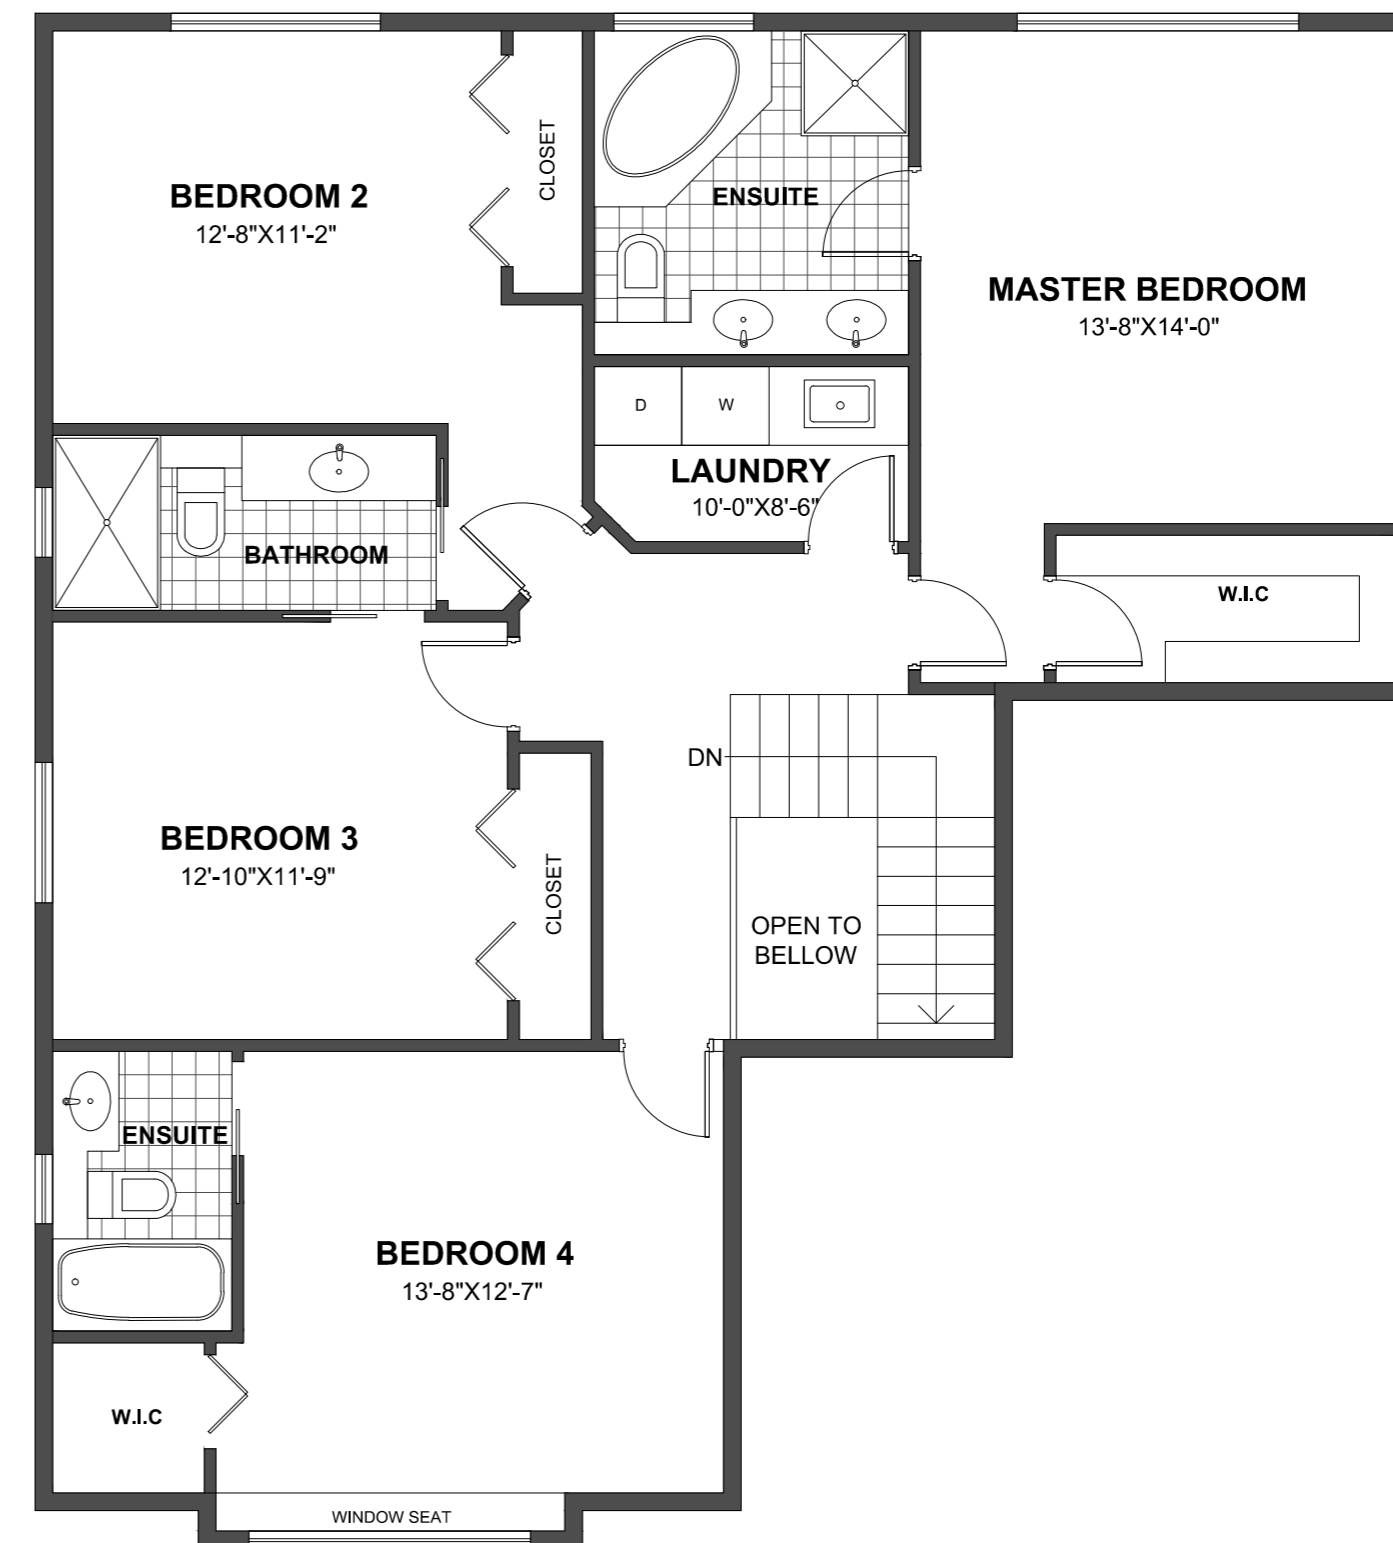

MAIN FLOOR: 1365 sq.ft.
 UPPER FLOOR: 1230 sq.ft.
TOTAL: 2595 sq.ft.

MAIN FLOOR PLAN

FLOOR AREA 1365 sq.ft

UPPER FLOOR PLAN

FLOOR AREA 1230 sq.ft