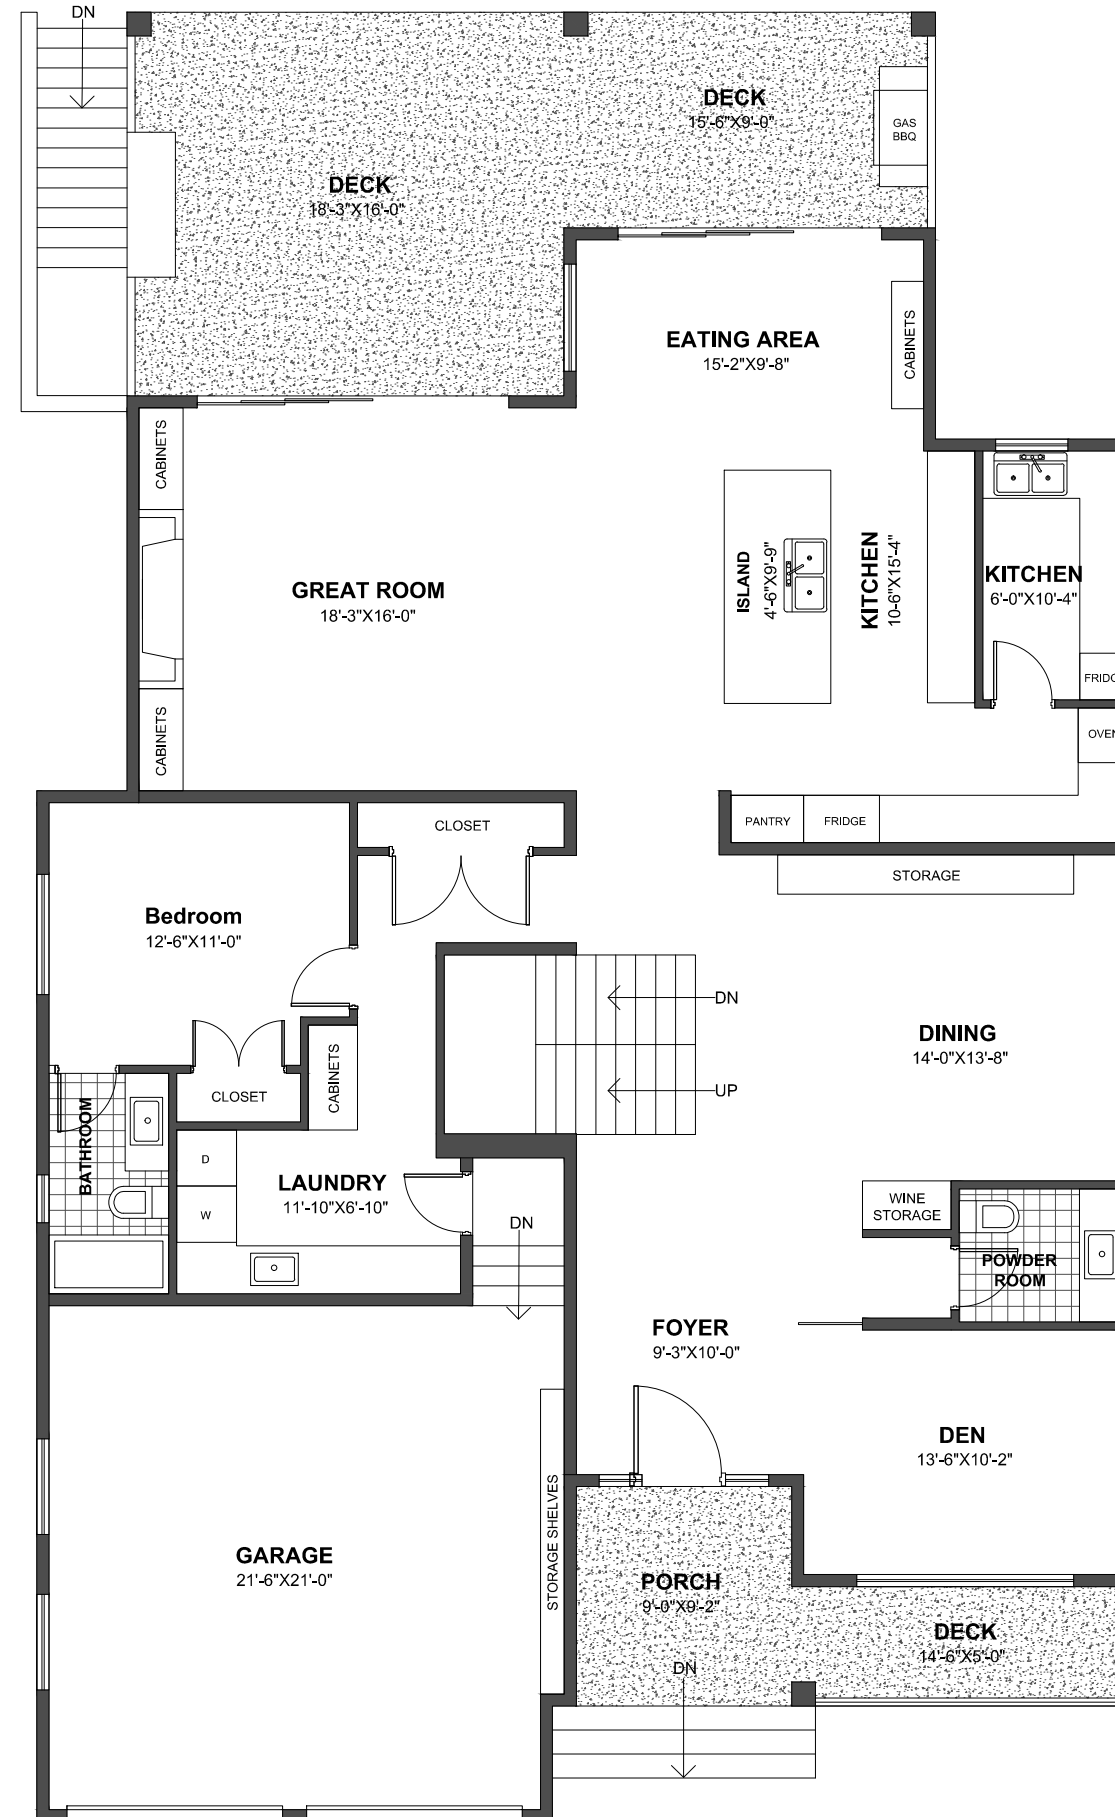

**811 KELVIN STREET,
COQUITLAM**

BASEMENT FLOOR: 1996 sq.ft.
 MAIN FLOOR: 1996 sq.ft.
 UPPER FLOOR: 1437 sq.ft.

TOTAL: 5429 sq.ft.

BASEMENT FLOOR PLAN

FLOOR AREA 1996 sq.ft

MAIN FLOOR PLAN

FLOOR AREA 1996 sq.ft

UPPER FLOOR PLAN

FLOOR AREA 1437 sq.ft