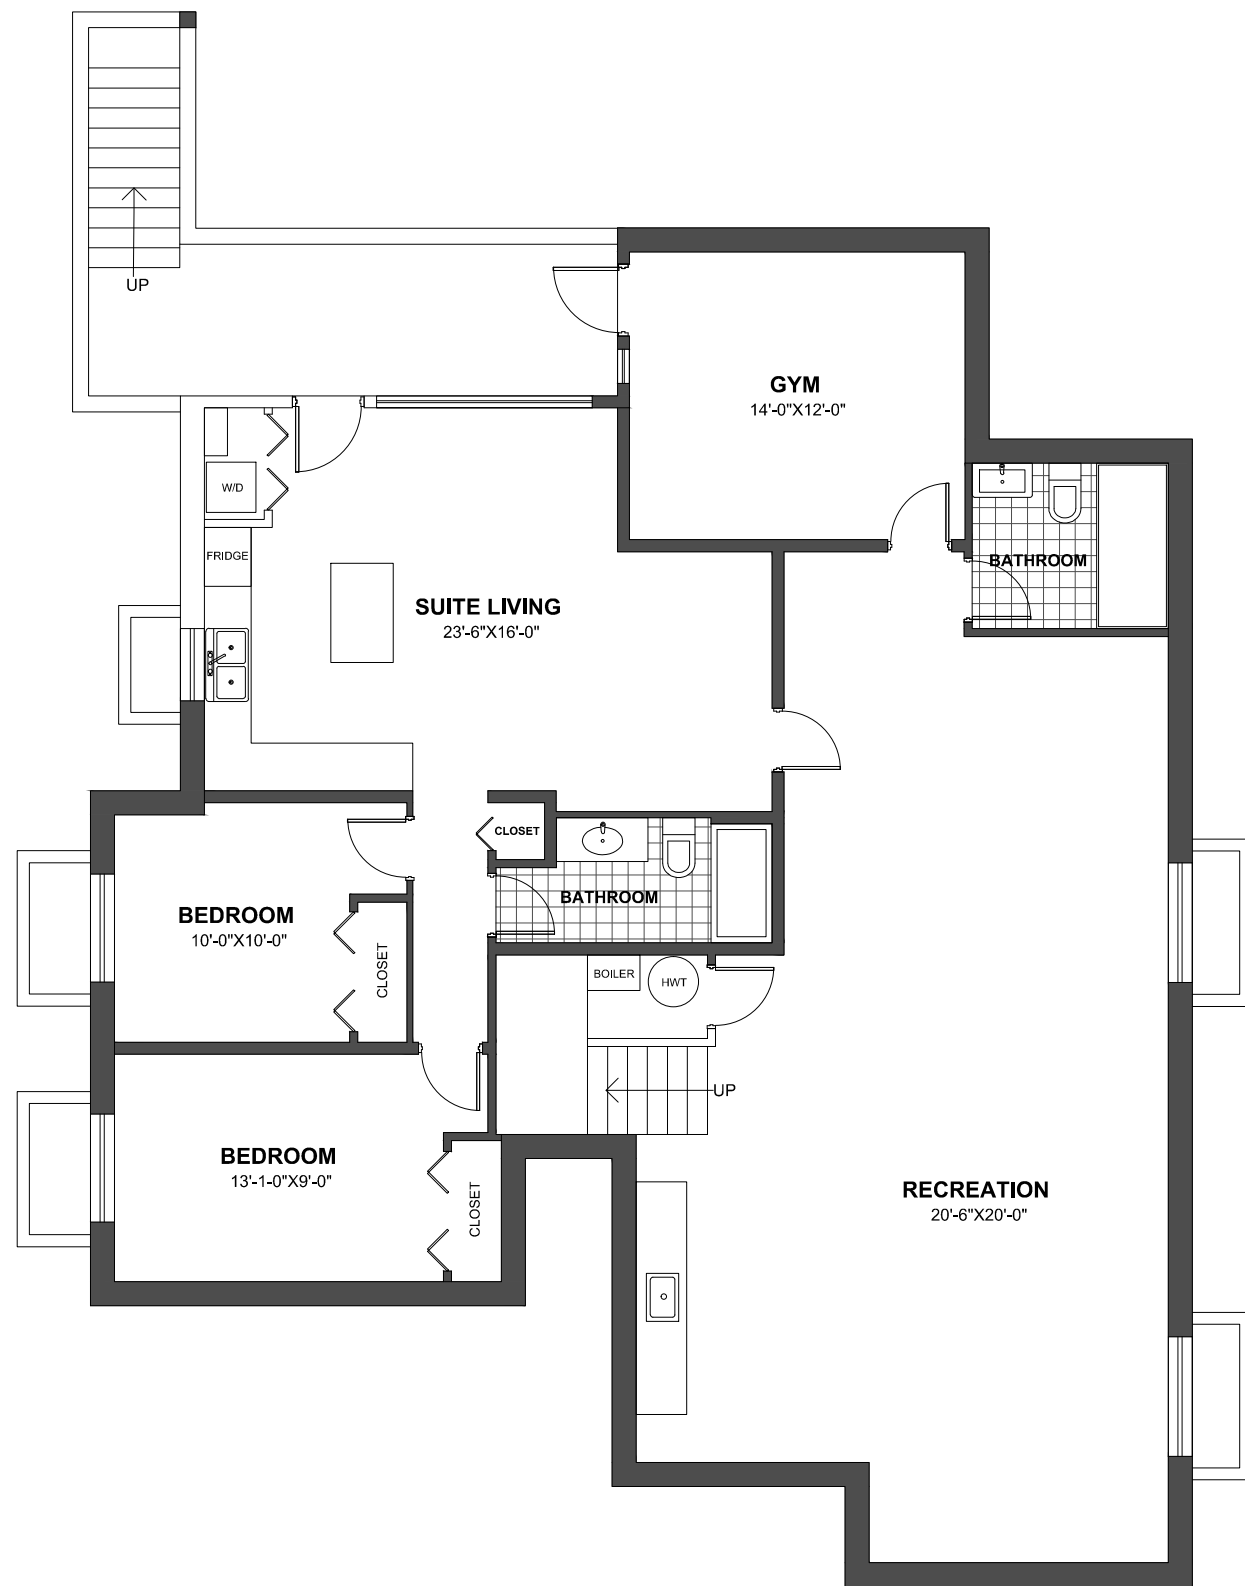

**811 KELVIN STREET,
COQUITLAM**

BASEMENT FLOOR: 1996 sq.ft.
 MAIN FLOOR: 1996 sq.ft.
 UPPER FLOOR: 1437 sq.ft.

TOTAL: 5429 sq.ft.

BASEMENT FLOOR PLAN

FLOOR AREA 1996 sq.ft

MAIN FLOOR PLAN

FLOOR AREA 1996 sq.ft

UPPER FLOOR PLAN

FLOOR AREA 1437 sq.ft