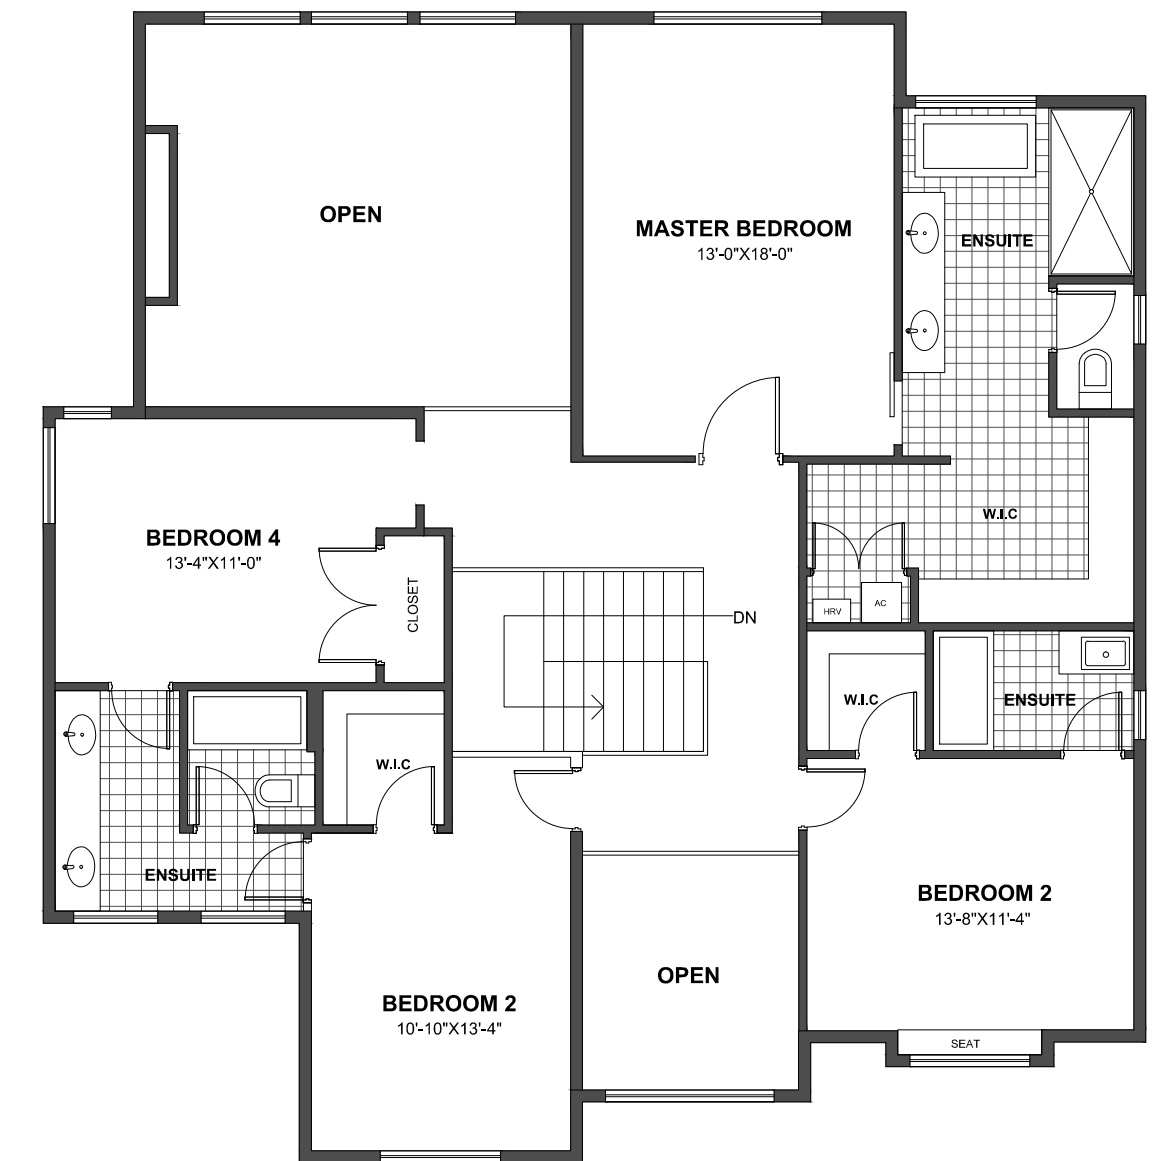

**811 KELVIN STREET,
COQUITLAM**

BASEMENT FLOOR: 1996 sq.ft.
 MAIN FLOOR: 1996 sq.ft.
 UPPER FLOOR: 1437 sq.ft.

TOTAL: 5429 sq.ft.

BASEMENT FLOOR PLAN

FLOOR AREA 1996 sq.ft

MAIN FLOOR PLAN

FLOOR AREA 1996 sq.ft

UPPER FLOOR PLAN

FLOOR AREA 1437 sq.ft