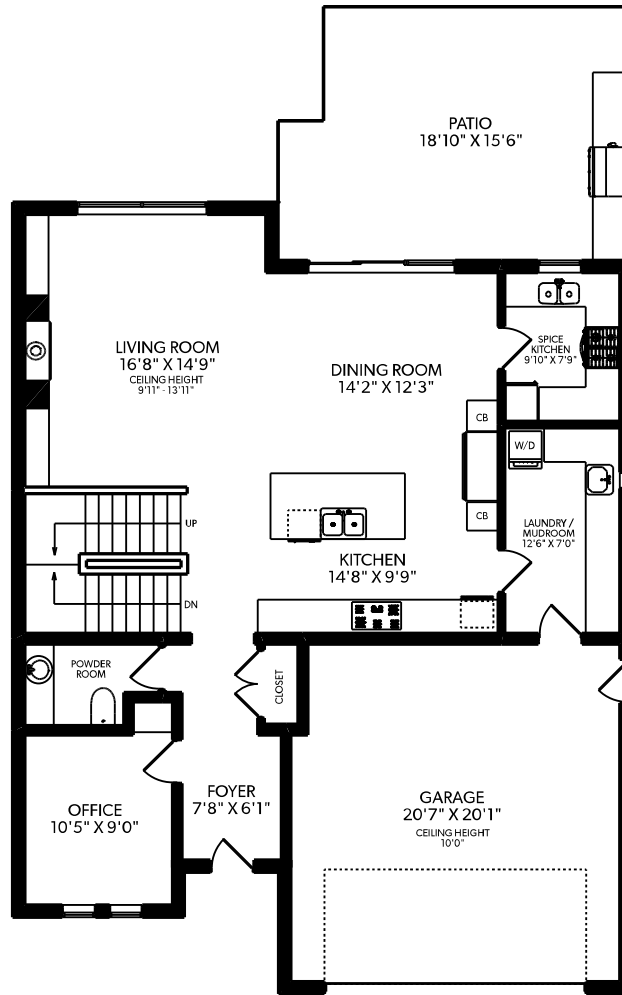

1385 19TH STREET

FLOOR	FINISHED	UNFINISHED	TOTAL	OTHER AREAS	
MAIN	1218	0	1218	PATIO	316
UPPER	1038	0	1038	BALCONY	125
LOWER	1676	0	1676	GARAGE	446
TOTAL	3932	0	3932		

UPPER FLOOR

MAIN FLOOR

LOWER FLOOR