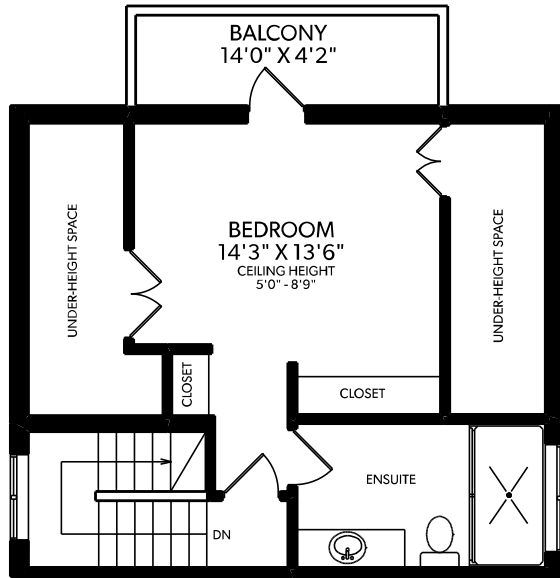

2-2796 EAST GEORGIA STREET

FLOOR	FINISHED	UNFINISHED	TOTAL	OTHER AREAS	
MAIN	613	0	613	STORAGE	151
UPPER	619	0	619	BALCONY	68
TOP	407	0	407	GARAGE	233
TOTAL	1639	0	1639		

TOP FLOOR

MAIN FLOOR

UPPER FLOOR