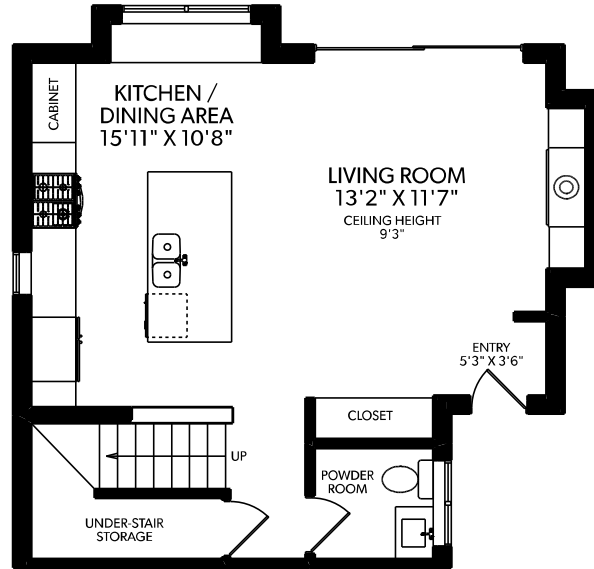

2-2796 EAST GEORGIA STREET

FLOOR	FINISHED	UNFINISHED	TOTAL	OTHER AREAS	
MAIN	613	0	613	STORAGE	151
UPPER	619	0	619	BALCONY	68
TOP	407	0	407	GARAGE	233
TOTAL	1639	0	1639		

TOP FLOOR

MAIN FLOOR

UPPER FLOOR