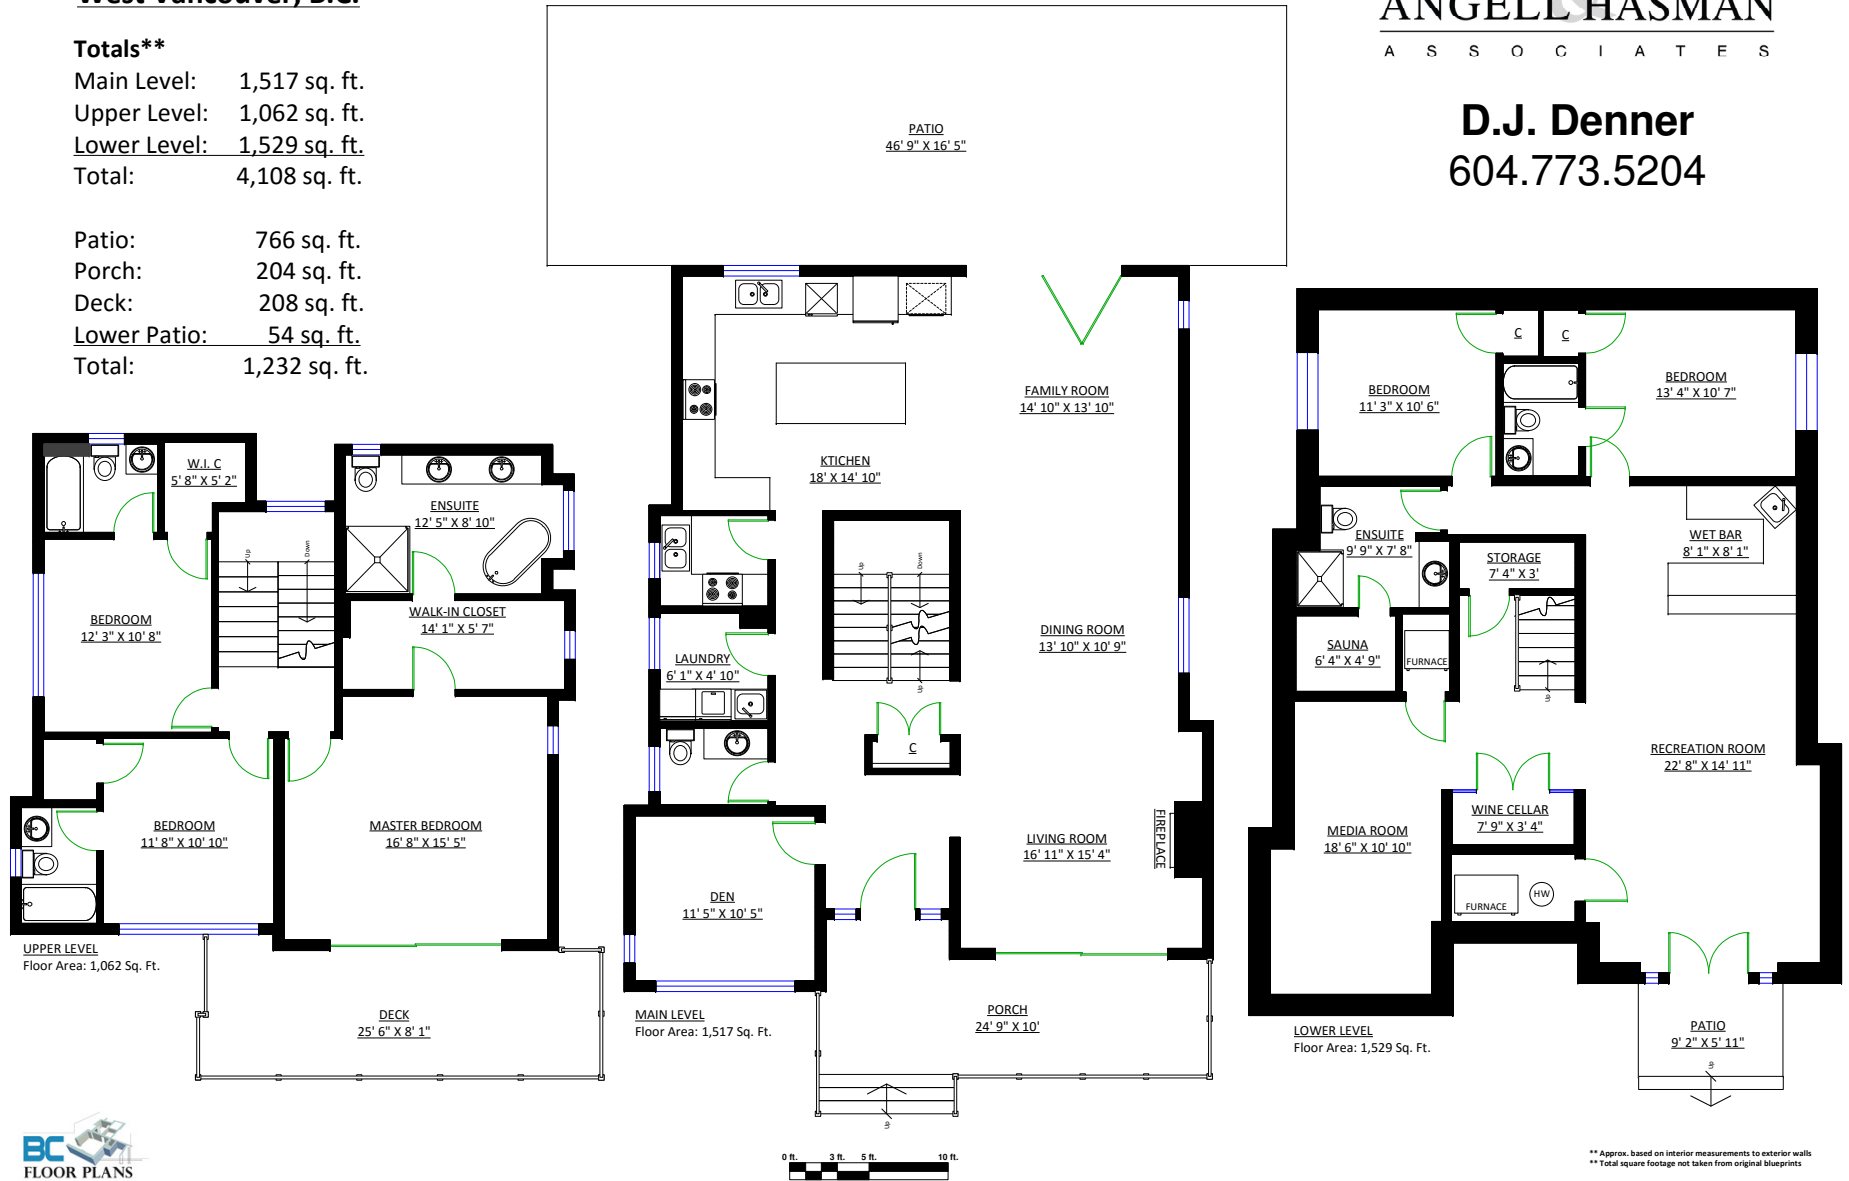

D.J. Denner
604.773.5204