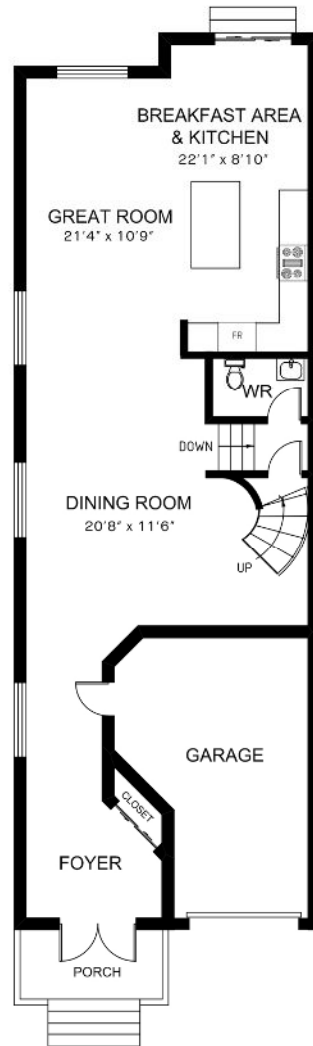

1284 Craigeith Rd, Oakville

Gross Floor Area Above Grade (GFA) : 2274 sq.ft.

LOWER FLOOR (1110 sq.ft.)
Ceiling Height: 7'10"

MAIN FLOOR (1013 sq.ft.)
Ceiling Height: 9'

SECOND FLOOR (1261 sq.ft.)
Ceiling Height: 8'

This floor plan is provided for illustrative purposes only. Buyer to verify measurements.

PREPARED FOR: Elite3 Realtors | Real One Realty Inc., Brokerage | Tel: 905-281-2888 | Fax: 905-281-2880