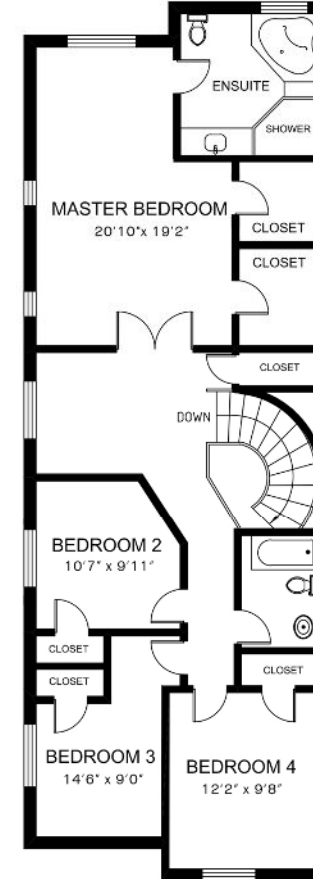

1284 Craigeith Rd, Oakville

Gross Floor Area Above Grade (GFA) : 2274 sq.ft.

LOWER FLOOR (1110 sq.ft.)
Ceiling Height: 7'10"

MAIN FLOOR (1013 sq.ft.)
Ceiling Height: 9'

SECOND FLOOR (1261 sq.ft.)
Ceiling Height: 8'

This floor plan is provided for illustrative purposes only. Buyer to verify measurements.

PREPARED FOR: Elite3 Realtors | Real One Realty Inc., Brokerage | Tel: 905-281-2888 | Fax: 905-281-2880