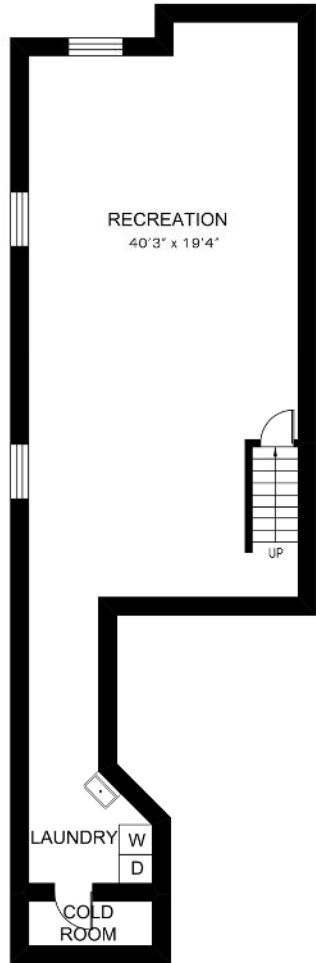

1284 Craigeith Rd, Oakville

Gross Floor Area Above Grade (GFA) : 2274 sq.ft.

LOWER FLOOR (1110 sq.ft.)
Ceiling Height: 7'10"

MAIN FLOOR (1013 sq.ft.)
Ceiling Height: 9'

SECOND FLOOR (1261 sq.ft.)
Ceiling Height: 8'

This floor plan is provided for illustrative purposes only. Buyer to verify measurements.

PREPARED FOR: Elite3 Realtors | Real One Realty Inc., Brokerage | Tel: 905-281-2888 | Fax: 905-281-2880