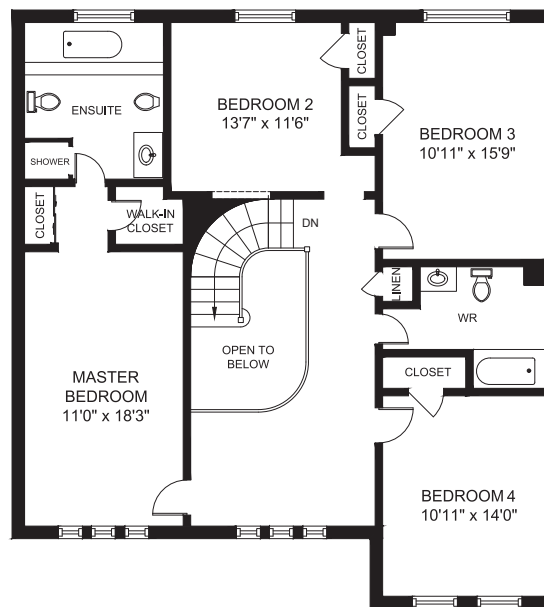

# 1522 Estes Cres, Mississauga

Gross Floor Area Above Grade (GFA): 2,867 sq. ft

MAIN FLOOR ( 1500 sq.ft.)

Ceiling Height: 8'

SECOND FLOOR ( 1367 sq.ft.)

Ceiling Height: 8'

LOWER FLOOR ( 1500 sq.ft.)

Ceiling Height: 7'6"

This floor plan is provided for illustrative purposes only. Buyer to verify measurements.  
 PREPARED FOR: Elite3 & Team | Real One Realty Inc., Brokerage | Tel: 905-281-2888