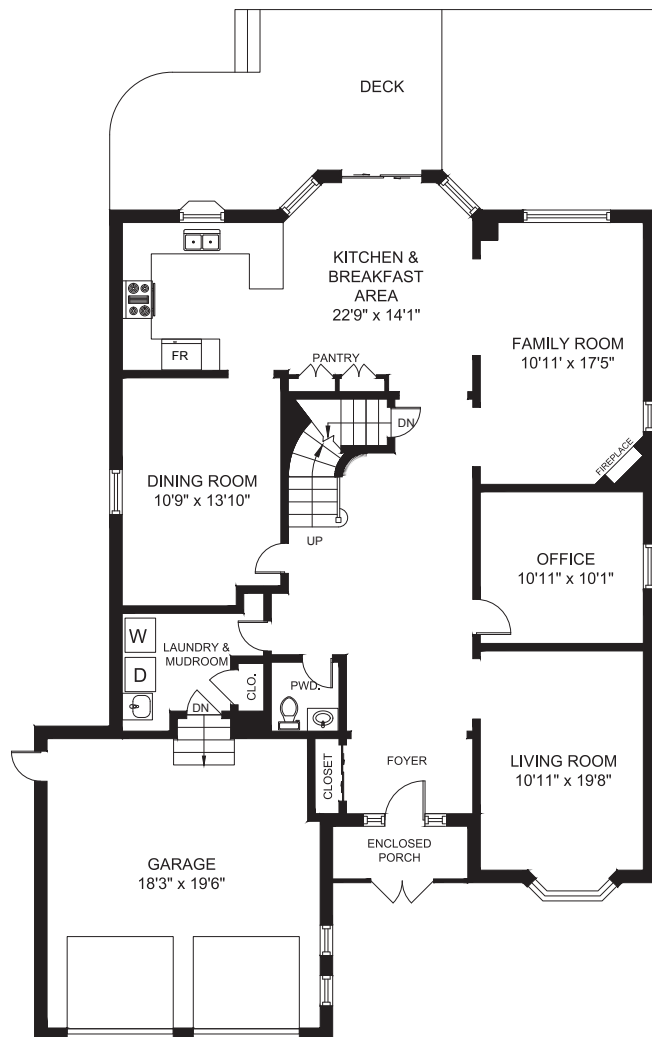

# 1522 Estes Cres, Mississauga

Gross Floor Area Above Grade (GFA): 2,867 sq. ft

MAIN FLOOR ( 1500 sq.ft.)

Ceiling Height: 8'

SECOND FLOOR ( 1367 sq.ft.)

Ceiling Height: 8'

LOWER FLOOR ( 1500 sq.ft.)

Ceiling Height: 7'6"

This floor plan is provided for illustrative purposes only. Buyer to verify measurements.  
 PREPARED FOR: Elite3 & Team | Real One Realty Inc., Brokerage | Tel: 905-281-2888