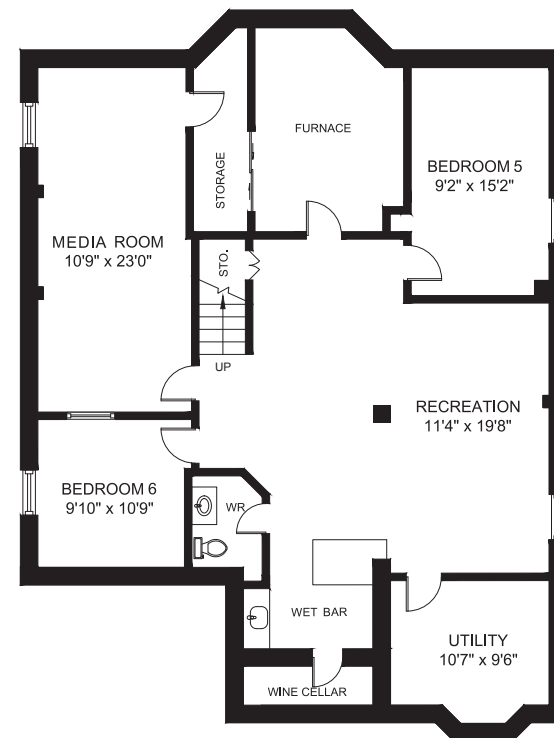

# 1522 Estes Cres, Mississauga

Gross Floor Area Above Grade (GFA): 2,867 sq. ft

MAIN FLOOR ( 1500 sq.ft.)

Ceiling Height: 8'

SECOND FLOOR ( 1367 sq.ft.)

Ceiling Height: 8'

LOWER FLOOR ( 1500 sq.ft.)

Ceiling Height: 7'6"

This floor plan is provided for illustrative purposes only. Buyer to verify measurements.  
 PREPARED FOR: Elite3 & Team | Real One Realty Inc., Brokerage | Tel: 905-281-2888