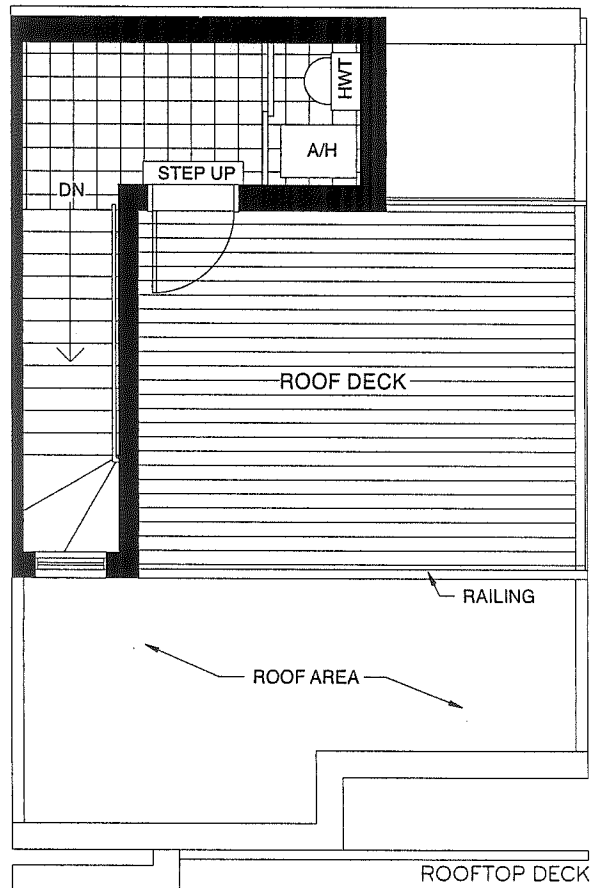

Schedule M

metreo collection  
**esprit** optional 3 bedroom plan  
 3 Bedroom | 1296 sq.ft.  
 Rooftop Deck 187 sq.ft. (approx)

S2-2 OPT

The dimensions shown on this plan are approximate only. Actual useable floor space within the unit may vary from any stated floor areas or dimensions on this plan. For more information on the method used for calculating the floor area of any unit, reference should be made to Builder Bulletin No. 22 published by Tarion, October 2013