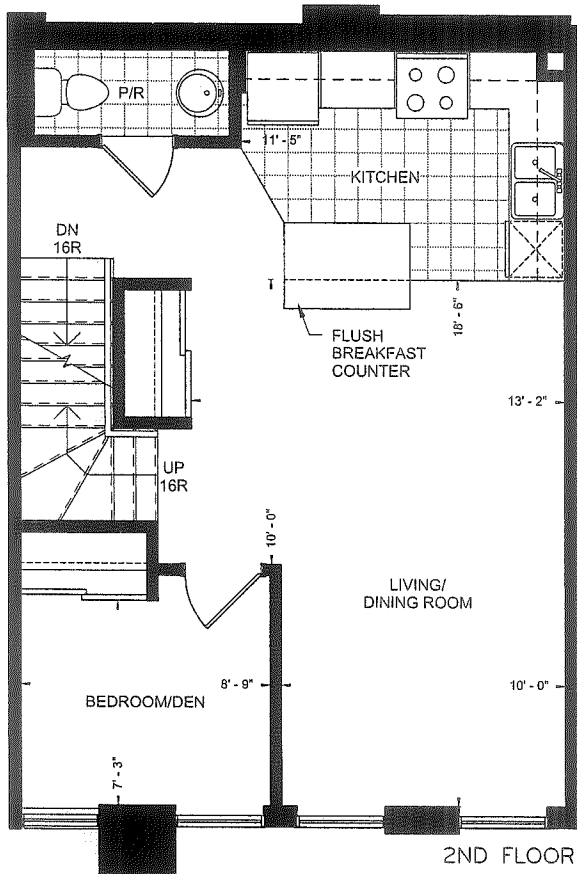

Schedule M

metreo collection  
**esprit** optional 3 bedroom plan  
 3 Bedroom | 1296 sq.ft.  
 Rooftop Deck 187 sq.ft. (approx)

S2-2 OPT

The dimensions shown on this plan are approximate only. Actual useable floor space within the unit may vary from any stated floor areas or dimensions on this plan. For more information on the method used for calculating the floor area of any unit, reference should be made to Builder Bulletin No. 22 published by Tarion, October 2013