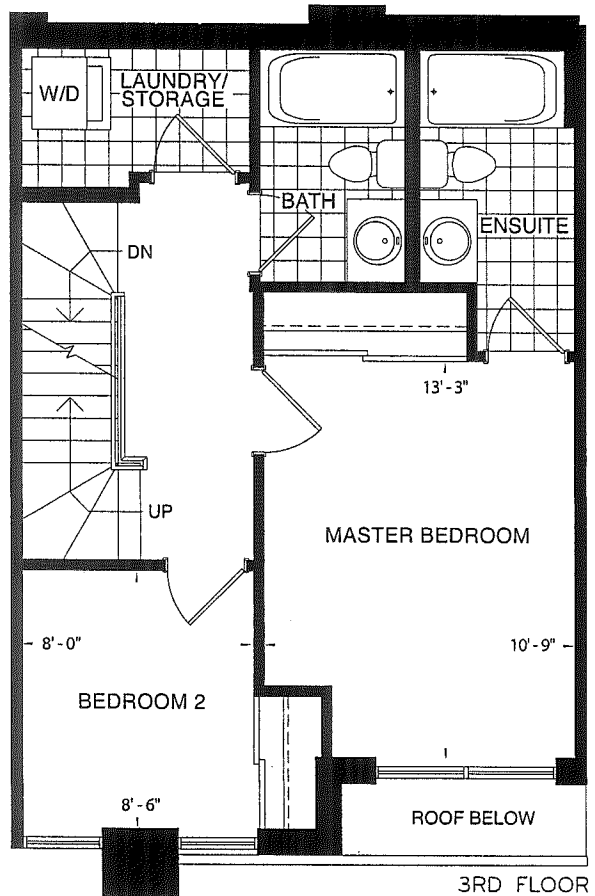

Schedule M

metreo collection  
**esprit** optional 3 bedroom plan  
 3 Bedroom | 1296 sq.ft.  
 Rooftop Deck 187 sq.ft. (approx)

S2-2 OPT

The dimensions shown on this plan are approximate only. Actual useable floor space within the unit may vary from any stated floor areas or dimensions on this plan. For more information on the method used for calculating the floor area of any unit, reference should be made to Builder Bulletin No. 22 published by Tarion, October 2013