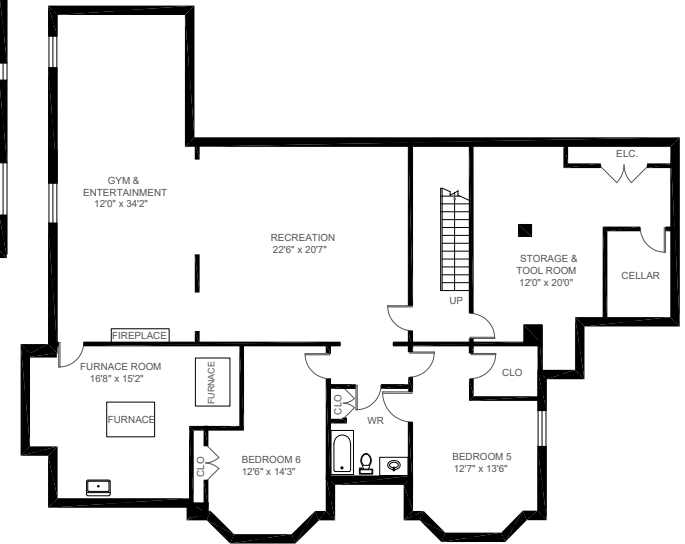

55 Arbour Dr, Oakville

Gross Floor Area Above Grade (GFA): 5,158 sq. ft

MAIN FLOOR (2545 sq.ft.)
Ceiling Height: 9'

SECOND FLOOR (2613 sq.ft.)
Ceiling Height: 9'

LOWER FLOOR (2575 sq.ft.)
Ceiling Height: 8'