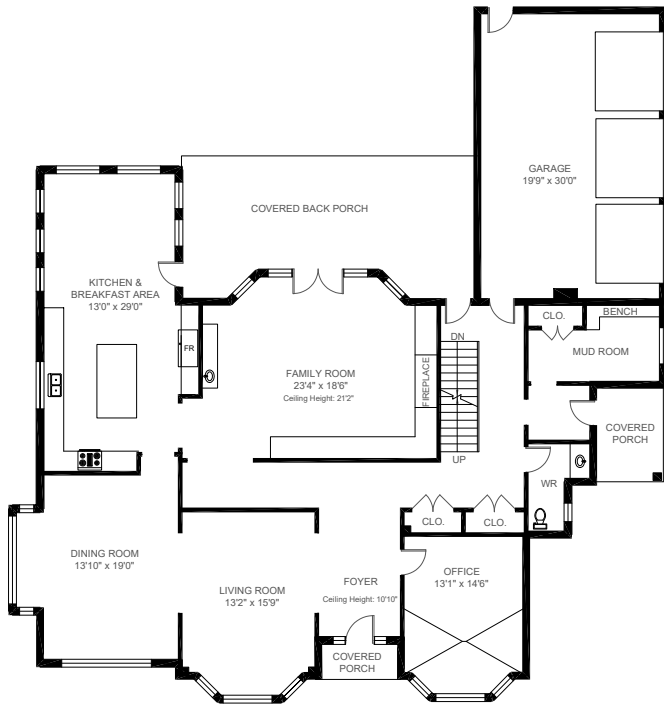

55 Arbour Dr, Oakville

Gross Floor Area Above Grade (GFA): 5,158 sq. ft

MAIN FLOOR (2545 sq.ft.)
Ceiling Height: 9'

SECOND FLOOR (2613 sq.ft.)
Ceiling Height: 9'

LOWER FLOOR (2575 sq.ft.)
Ceiling Height: 8'