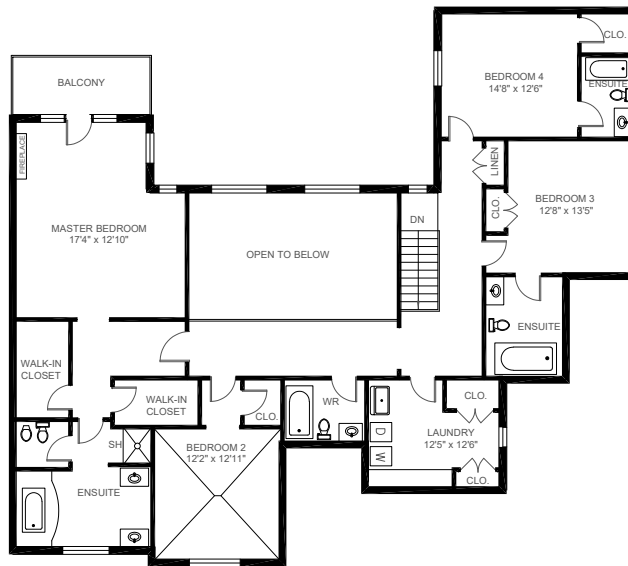

55 Arbour Dr, Oakville

Gross Floor Area Above Grade (GFA): 5,158 sq. ft

MAIN FLOOR (2545 sq.ft.)
Ceiling Height: 9'

SECOND FLOOR (2613 sq.ft.)
Ceiling Height: 9'

LOWER FLOOR (2575 sq.ft.)
Ceiling Height: 8'