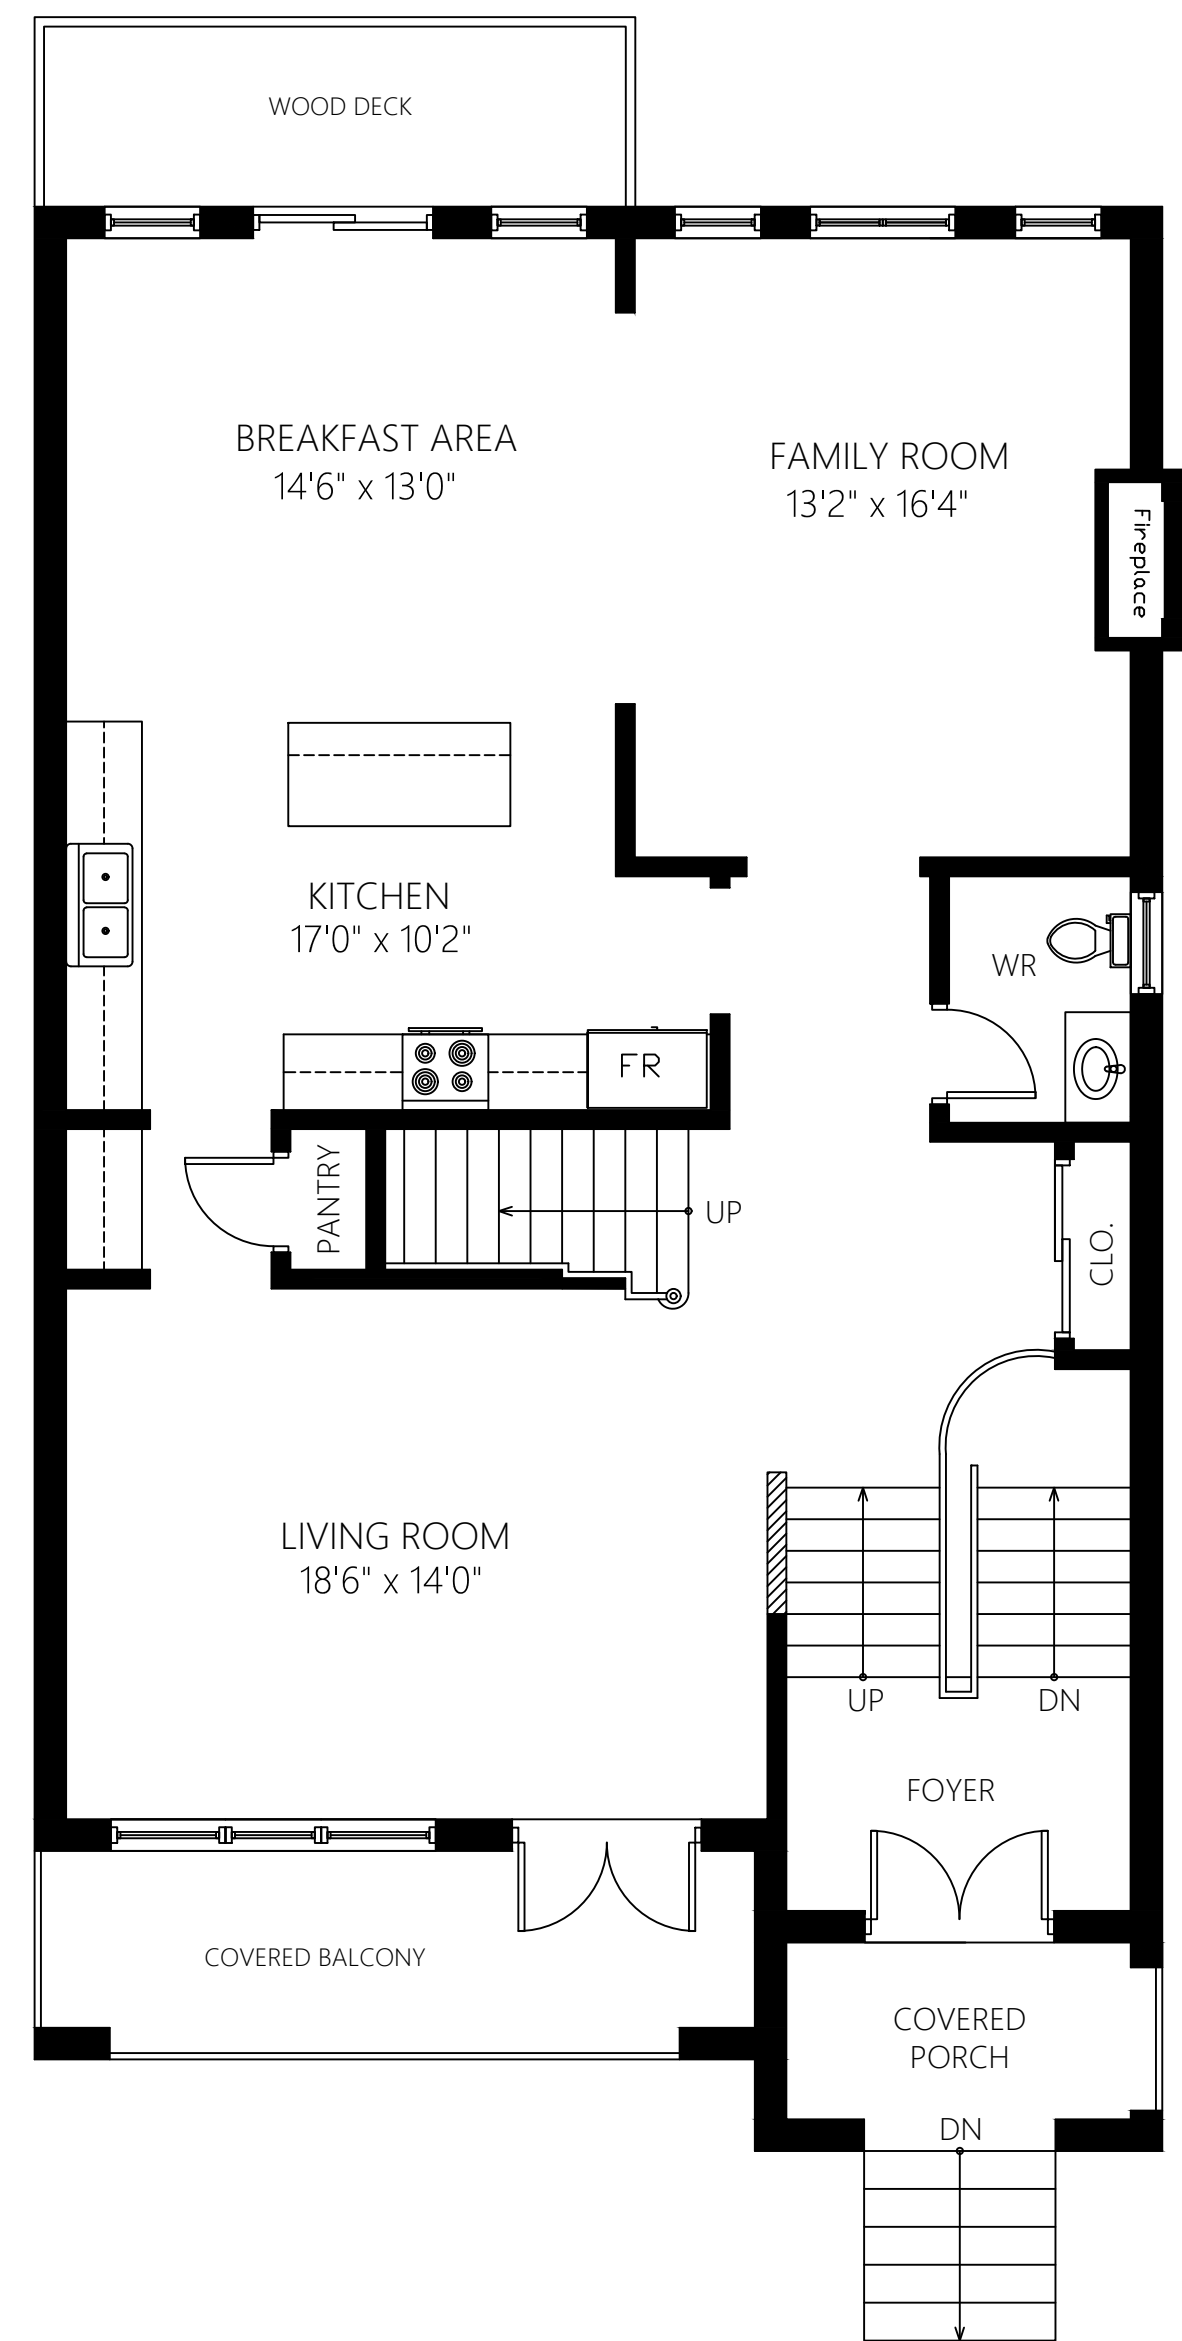

5480 Meadowcrest Ave, Mississauga

Gross Floor Area Above Grade (GFA): 2672sq. ft.

MAIN LEVEL (1336 sq.ft.)
CEILING HEIGHT: 9'

UPPER LEVEL (1336sq.ft.)
CEILING HEIGHT: 8'

LOWER LEVEL (988 sq.ft.)
CEILING HEIGHT: 7'6"