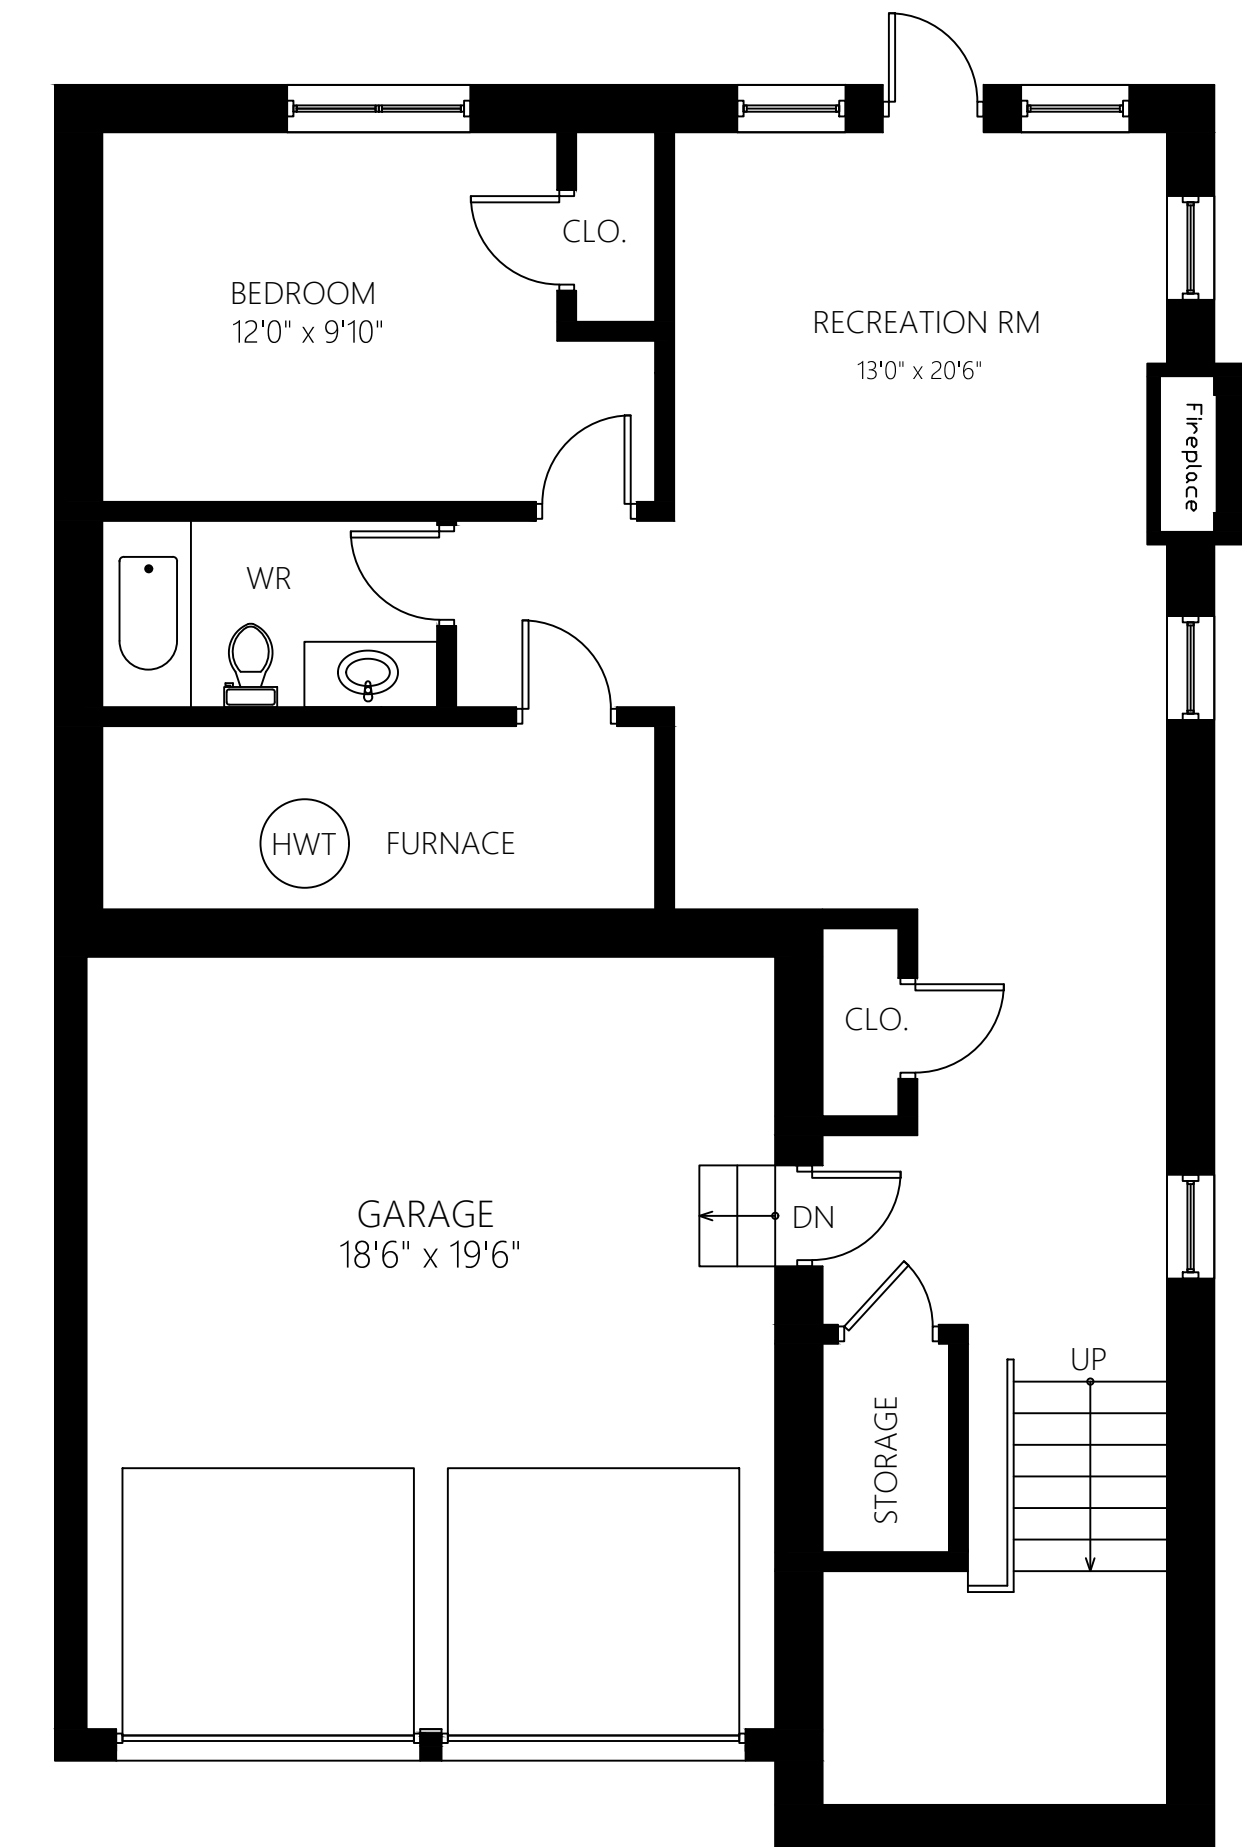

5480 Meadowcrest Ave, Mississauga

Gross Floor Area Above Grade (GFA): 2672sq. ft.

MAIN LEVEL (1336 sq.ft.)
CEILING HEIGHT: 9'

UPPER LEVEL (1336sq.ft.)
CEILING HEIGHT: 8'

LOWER LEVEL (988 sq.ft.)
CEILING HEIGHT: 7'6"