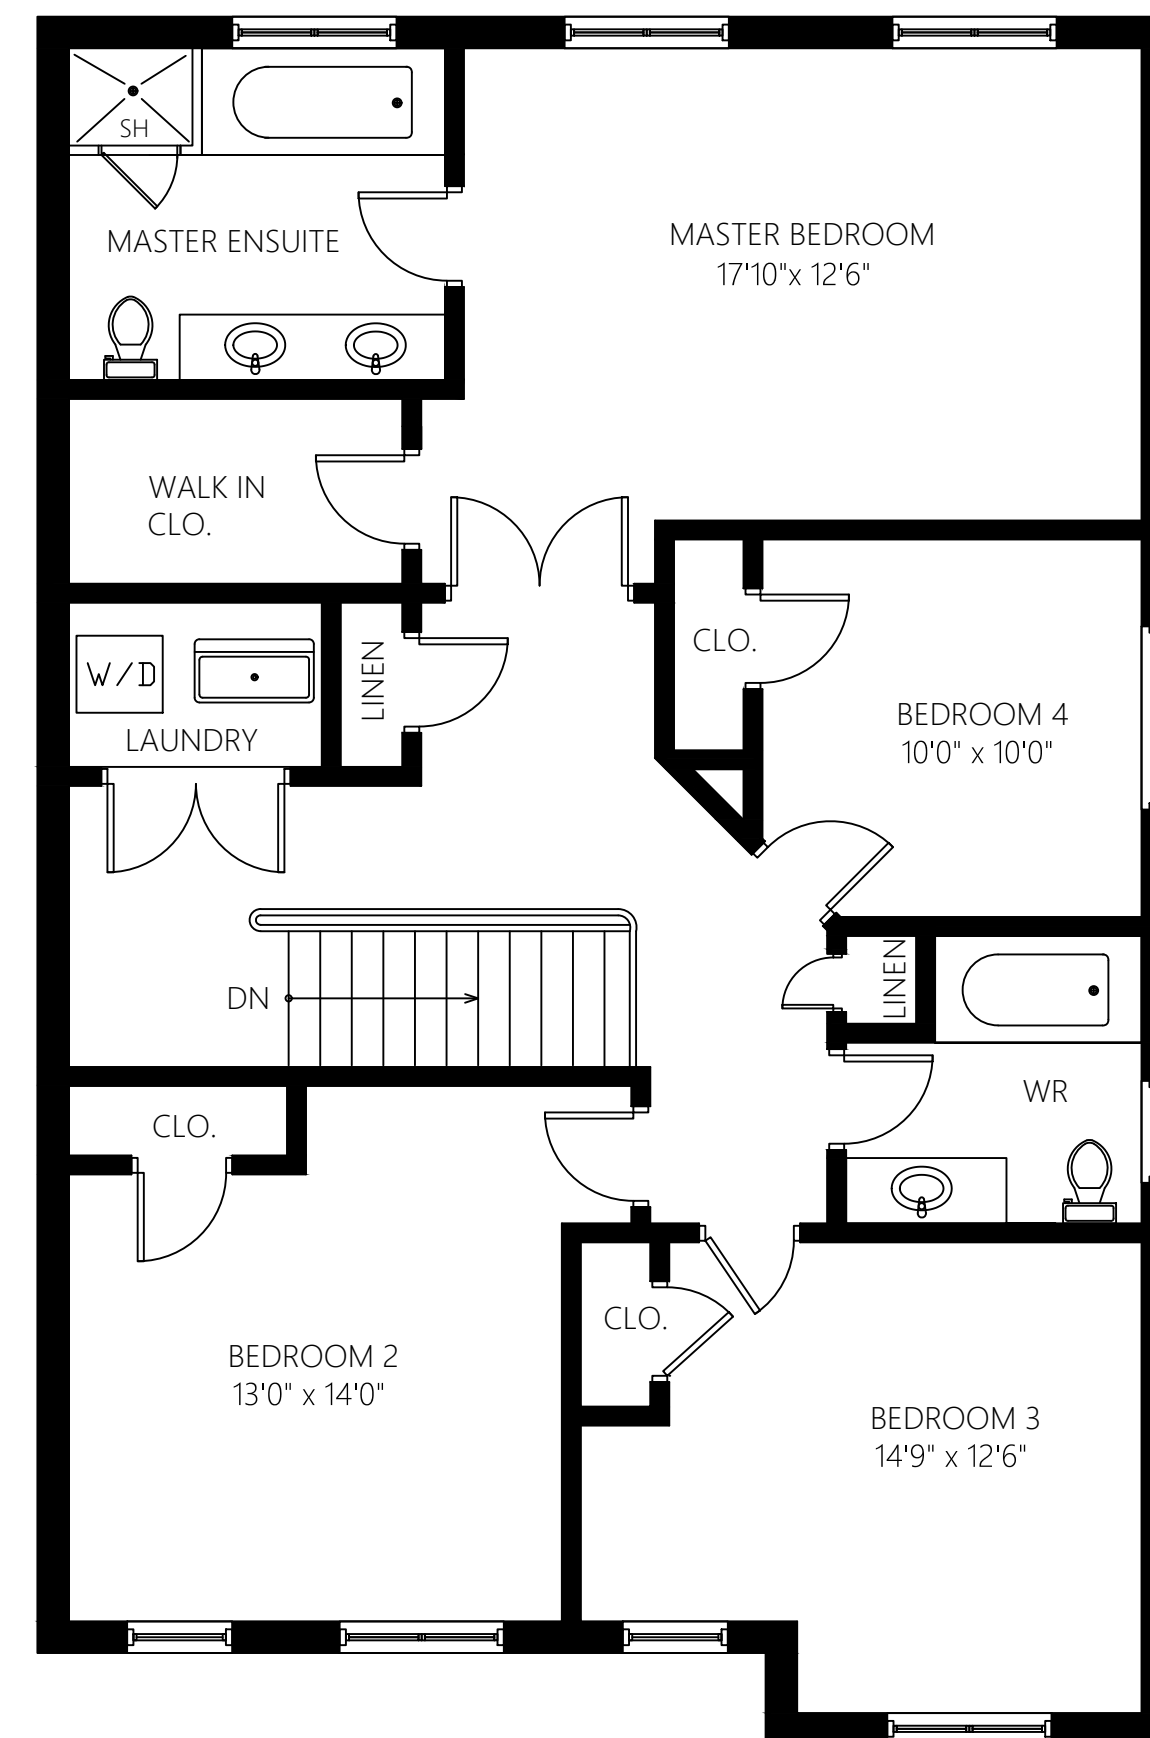

5480 Meadowcrest Ave, Mississauga

Gross Floor Area Above Grade (GFA): 2672sq. ft.

MAIN LEVEL (1336 sq.ft.)
CEILING HEIGHT: 9'

UPPER LEVEL (1336sq.ft.)
CEILING HEIGHT: 8'

LOWER LEVEL (988 sq.ft.)
CEILING HEIGHT: 7'6"