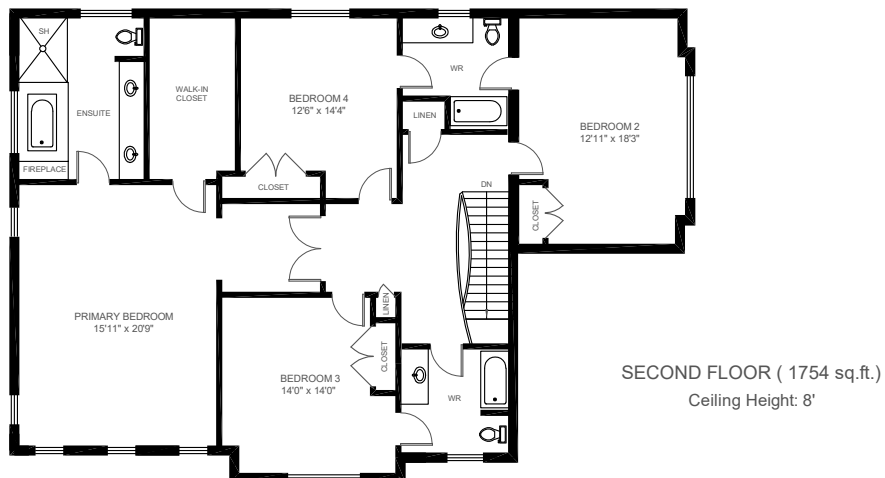

2315 North Ridge Trail, Oakville

Gross Floor Area Above Grade (GFA): 3524 sq. ft

This floor plan is provided for illustrative purposes only. Buyer to verify measurements.

PREPARED FOR: Elite3 & Team | Real One Realty Inc., Brokerage | Tel: 905-281-2888