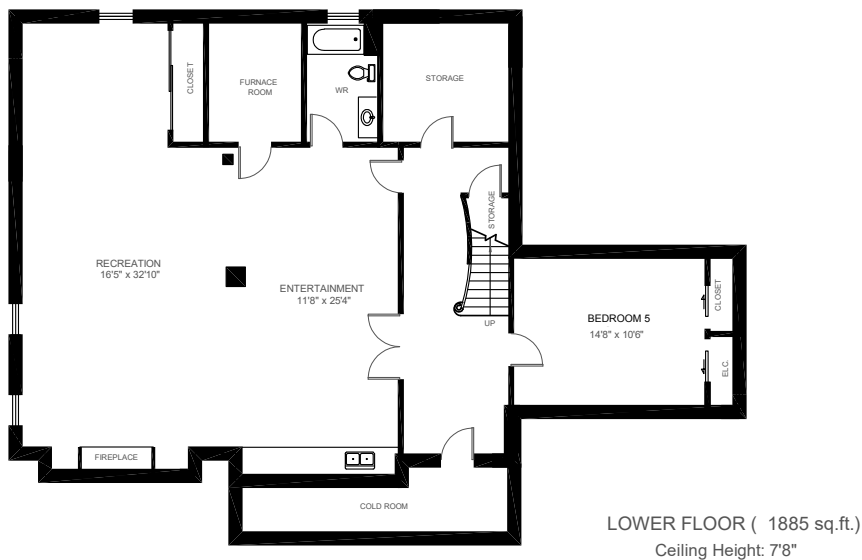

2315 North Ridge Trail, Oakville

Gross Floor Area Above Grade (GFA): 3524 sq. ft

This floor plan is provided for illustrative purposes only. Buyer to verify measurements.

PREPARED FOR: Elite3 & Team | Real One Realty Inc., Brokerage | Tel: 905-281-2888