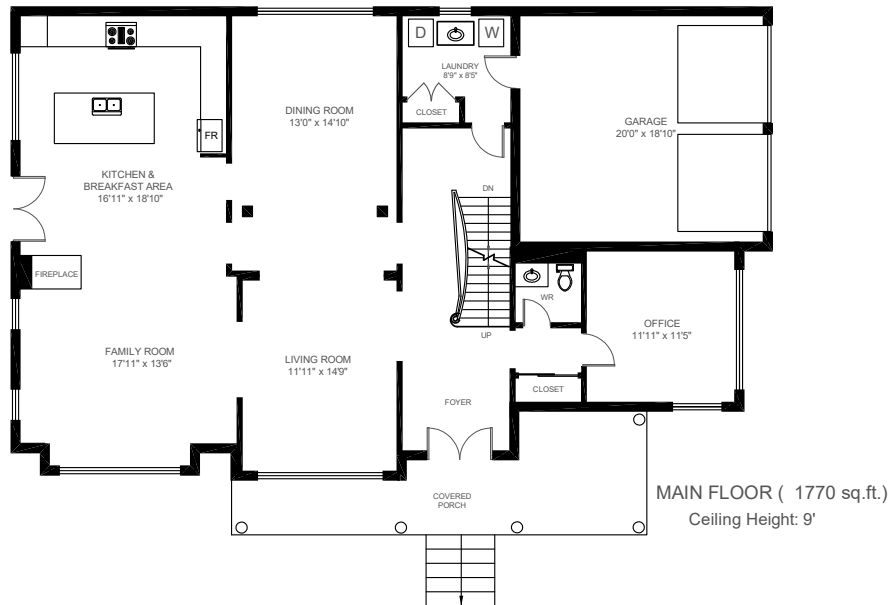

2315 North Ridge Trail, Oakville

Gross Floor Area Above Grade (GFA): 3524 sq. ft

This floor plan is provided for illustrative purposes only. Buyer to verify measurements.

PREPARED FOR: Elite3 & Team | Real One Realty Inc., Brokerage | Tel: 905-281-2888