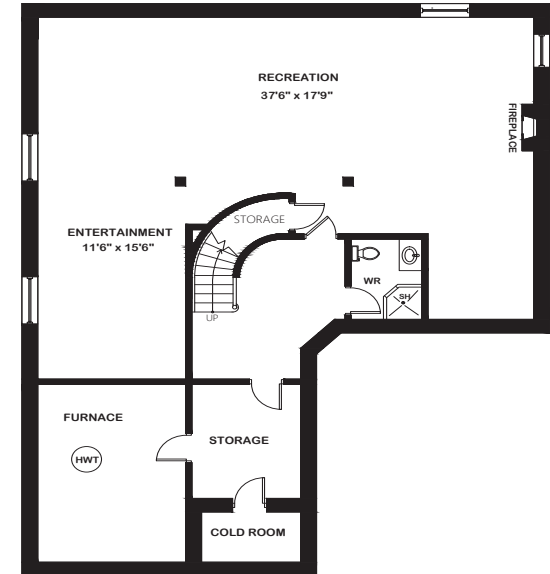

1392 Craigeith Rd., Oakville

Gross Floor Area Above Grade (GFA): 3,505 Sq.ft

MAIN FLOOR (1623sq.ft.)
CEILING HEIGHT: 9'

SECOND FLOOR (1882 sq.ft.)
CEILING HEIGHT: 8'

LOWER FLOOR (1735 sq.ft.)
CEILING HEIGHT: 8'3"