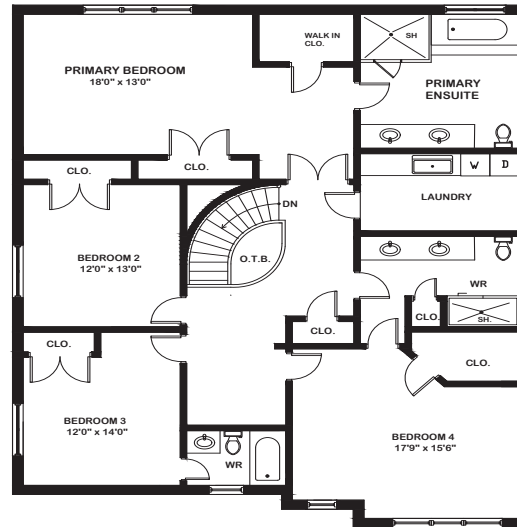

1392 Craigeith Rd., Oakville

Gross Floor Area Above Grade (GFA): 3,505 Sq.ft

MAIN FLOOR (1623sq.ft.)
CEILING HEIGHT: 9'

SECOND FLOOR (1882 sq.ft.)
CEILING HEIGHT: 8'

LOWER FLOOR (1735 sq.ft.)
CEILING HEIGHT: 8'3"