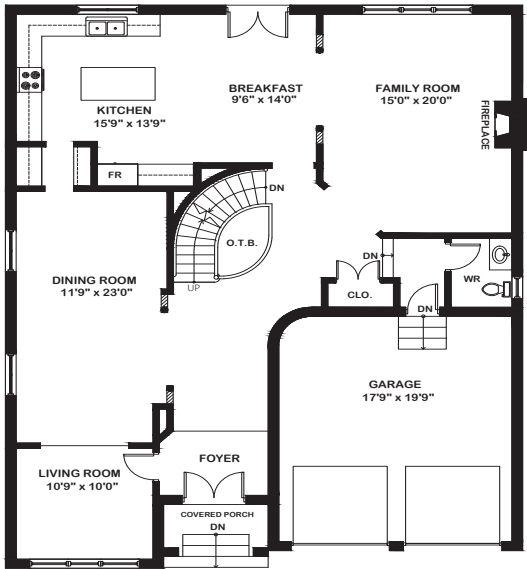

1392 Craigeith Rd., Oakville

Gross Floor Area Above Grade (GFA): 3,505 Sq.ft

MAIN FLOOR (1623sq.ft.)
CEILING HEIGHT: 9'

SECOND FLOOR (1882 sq.ft.)
CEILING HEIGHT: 8'

LOWER FLOOR (1735 sq.ft.)
CEILING HEIGHT: 8'3"