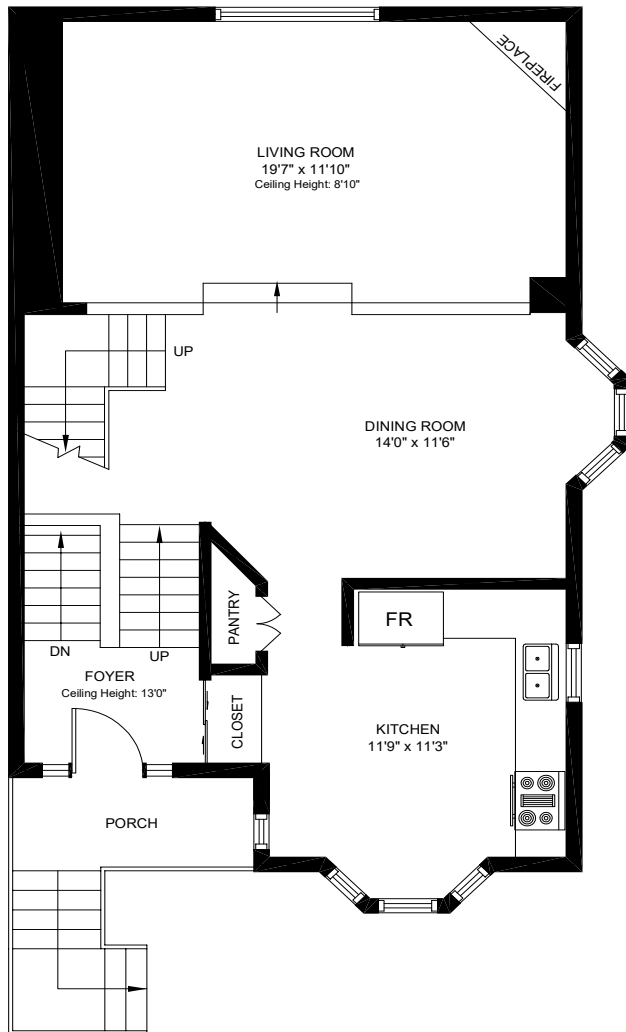

1566 Litchfield Rd., Oakville

Gross Floor Area Above-Grade (GFA): 1,560 Sq.Ft.

This floor plan is provided for illustrative purposes only. Buyer to verify measurements.
 PREPARED FOR: Elite3 & Team | Real One Realty Inc., Brokerage | Tel: 905-281-2888 | Fax: 905-281-2880