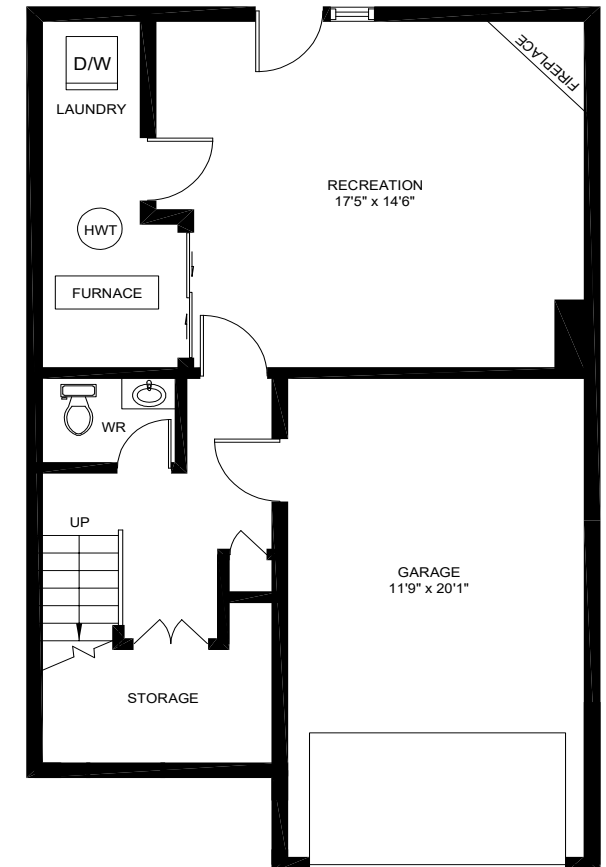

1566 Litchfield Rd., Oakville

Gross Floor Area Above-Grade (GFA): 1,560 Sq.Ft.

This floor plan is provided for illustrative purposes only. Buyer to verify measurements.
 PREPARED FOR: Elite3 & Team | Real One Realty Inc., Brokerage | Tel: 905-281-2888 | Fax: 905-281-2880