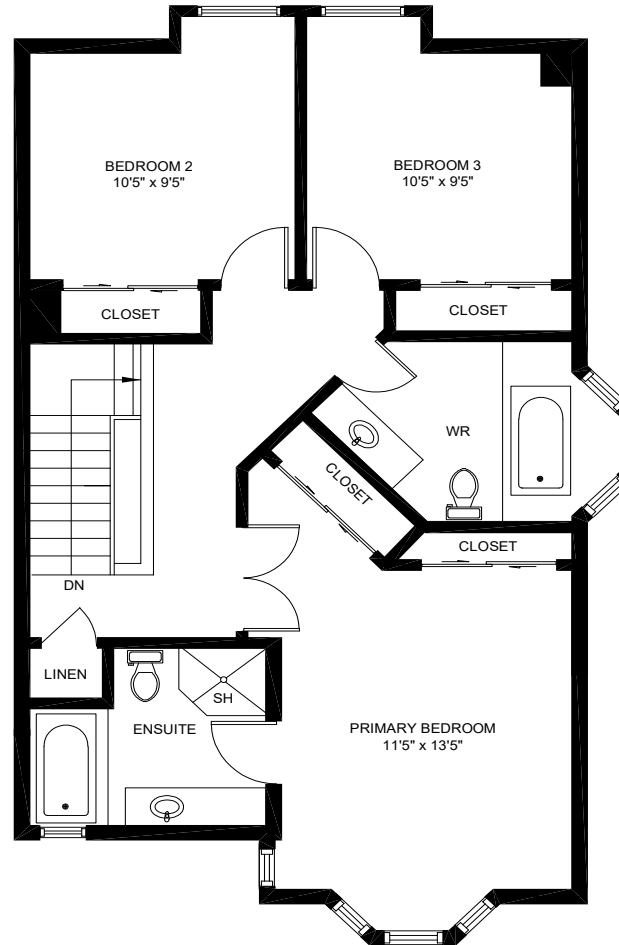

1566 Litchfield Rd., Oakville

Gross Floor Area Above-Grade (GFA): 1,560 Sq.Ft.

This floor plan is provided for illustrative purposes only. Buyer to verify measurements.
 PREPARED FOR: Elite3 & Team | Real One Realty Inc., Brokerage | Tel: 905-281-2888 | Fax: 905-281-2880