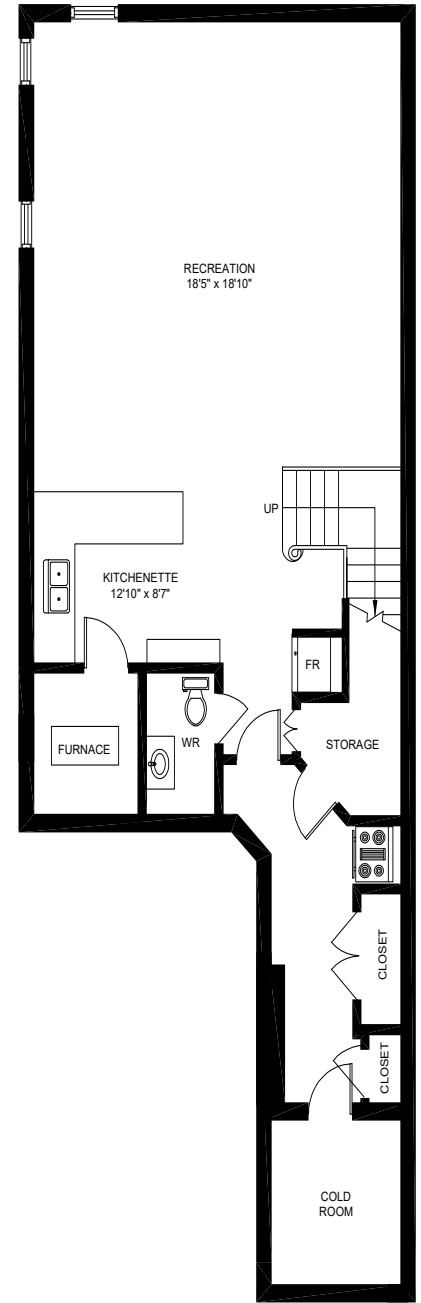

1407 Craigeith Rd., Oakville

Gross Floor Area Above-Grade (GFA): 1,972 Sq.Ft

MAIN FLOOR (850 sq.ft.)
Ceiling Height: 9'

SECOND FLOOR (1,122 sq.ft.)
Ceiling Height: 8'

LOWER FLOOR (907 sq.ft.)
Ceiling Height: 7'3"

This floor plan is provided for illustrative purposes only. Buyer to verify measurements.

PREPARED FOR: Elite3 & Team | Real One Realty Inc., Brokerage | Tel: 905-281-2888 | Fax: 905-281-2880