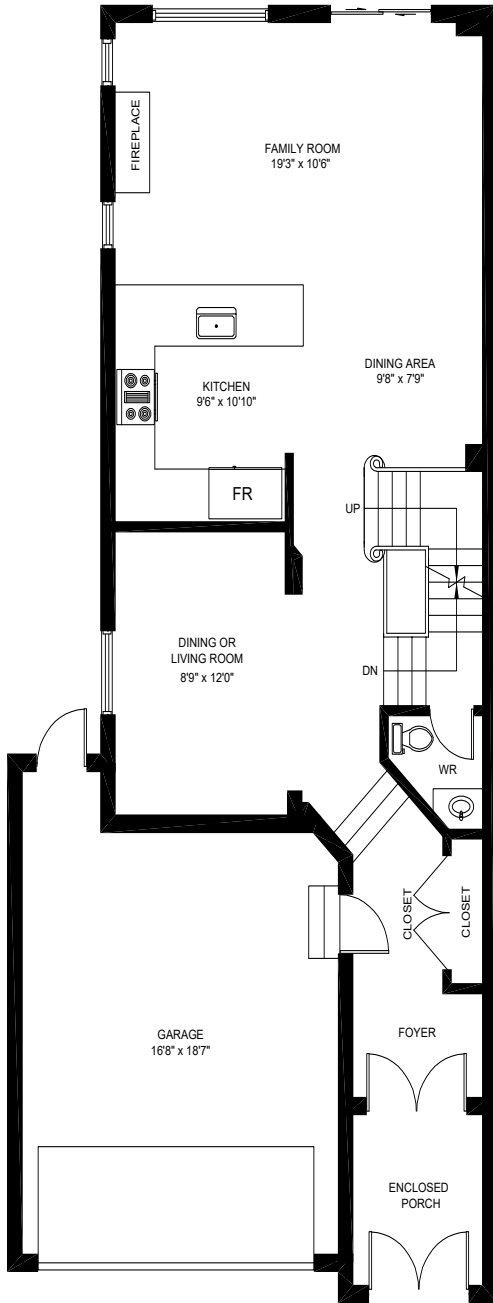

1407 Craigeith Rd., Oakville

Gross Floor Area Above-Grade (GFA): 1,972 Sq.Ft

MAIN FLOOR (850 sq.ft.)
Ceiling Height: 9'

SECOND FLOOR (1,122 sq.ft.)
Ceiling Height: 8'

LOWER FLOOR (907 sq.ft.)
Ceiling Height: 7'3"

This floor plan is provided for illustrative purposes only. Buyer to verify measurements.

PREPARED FOR: Elite3 & Team | Real One Realty Inc., Brokerage | Tel: 905-281-2888 | Fax: 905-281-2880