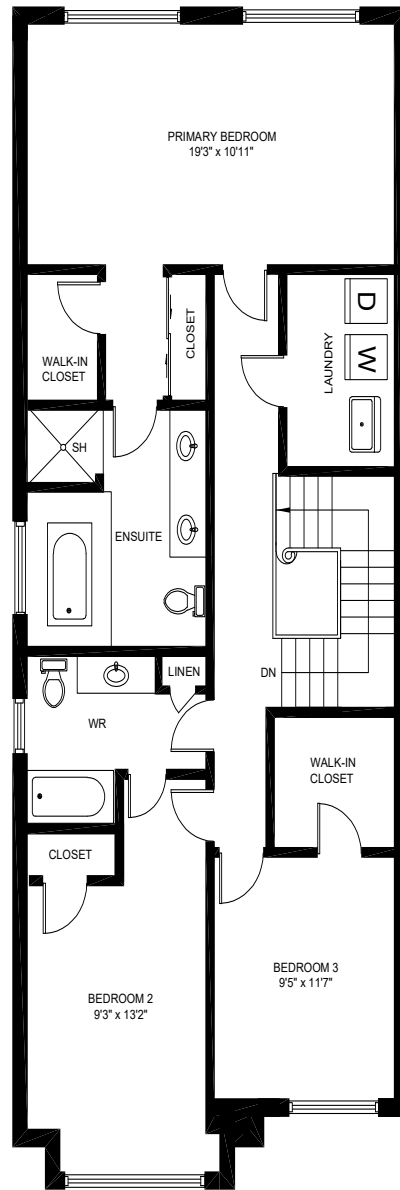

1407 Craigeith Rd., Oakville

Gross Floor Area Above-Grade (GFA): 1,972 Sq.Ft

MAIN FLOOR (850 sq.ft.)
Ceiling Height: 9'

SECOND FLOOR (1,122 sq.ft.)
Ceiling Height: 8'

LOWER FLOOR (907 sq.ft.)
Ceiling Height: 7'3"

This floor plan is provided for illustrative purposes only. Buyer to verify measurements.

PREPARED FOR: Elite3 & Team | Real One Realty Inc., Brokerage | Tel: 905-281-2888 | Fax: 905-281-2880