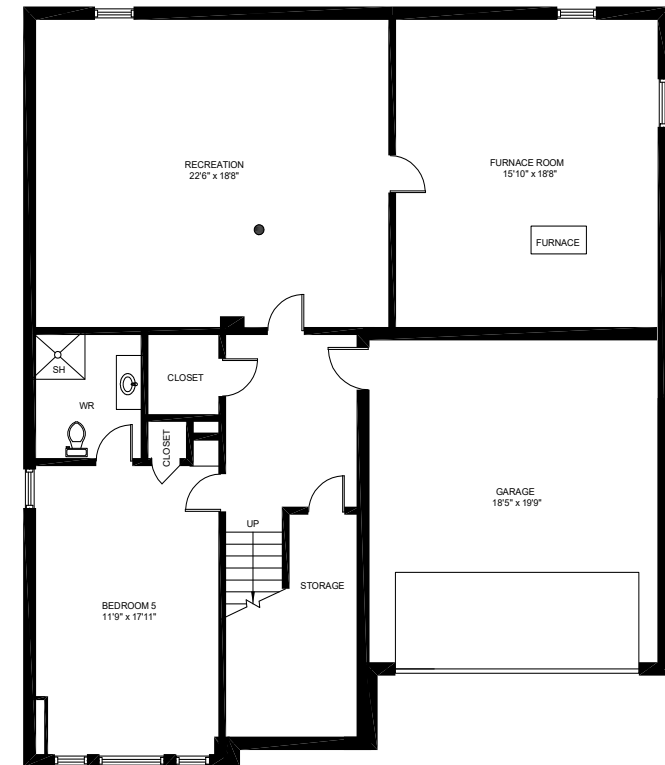

2326 Rockingham Dr., Oakville

Gross Floor Area Above-Grade (GFA): 3,314 Sq.Ft.

MAIN FLOOR (1,808 sq.ft.)
Ceiling Height: 9'

SECOND FLOOR (1,506 sq.ft.)
Ceiling Height: 8'

LOWER FLOOR (1,396 sq.ft.)
Ceiling Height: 7'5"

This floor plan is provided for illustrative purposes only. Buyer to verify measurements.

PREPARED FOR: Elite3 & Team | Real One Realty Inc., Brokerage | Tel: 905-281-2888 | Fax: 905-281-2880