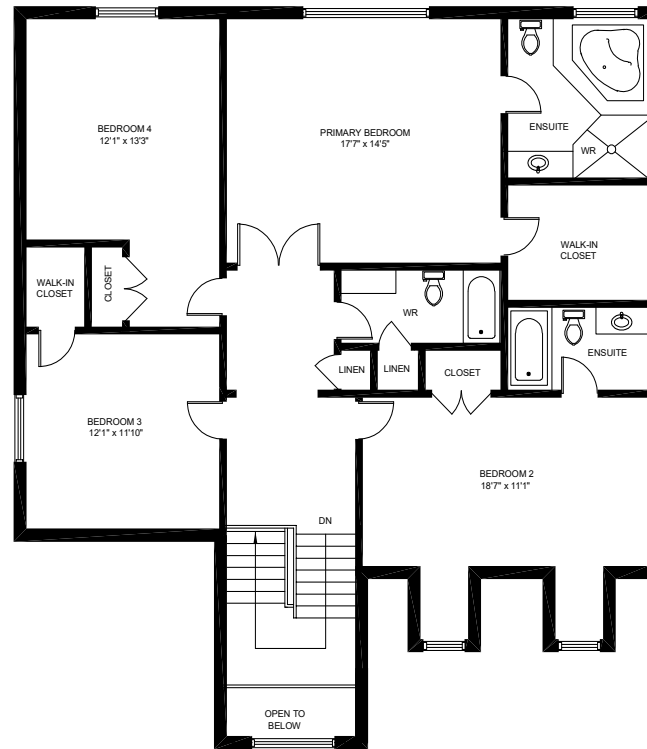

2326 Rockingham Dr., Oakville

Gross Floor Area Above-Grade (GFA): 3,314 Sq.Ft.

MAIN FLOOR (1,808 sq.ft.)
Ceiling Height: 9'

SECOND FLOOR (1,506 sq.ft.)
Ceiling Height: 8'

LOWER FLOOR (1,396 sq.ft.)
Ceiling Height: 7'5"

This floor plan is provided for illustrative purposes only. Buyer to verify measurements.

PREPARED FOR: Elite3 & Team | Real One Realty Inc., Brokerage | Tel: 905-281-2888 | Fax: 905-281-2880