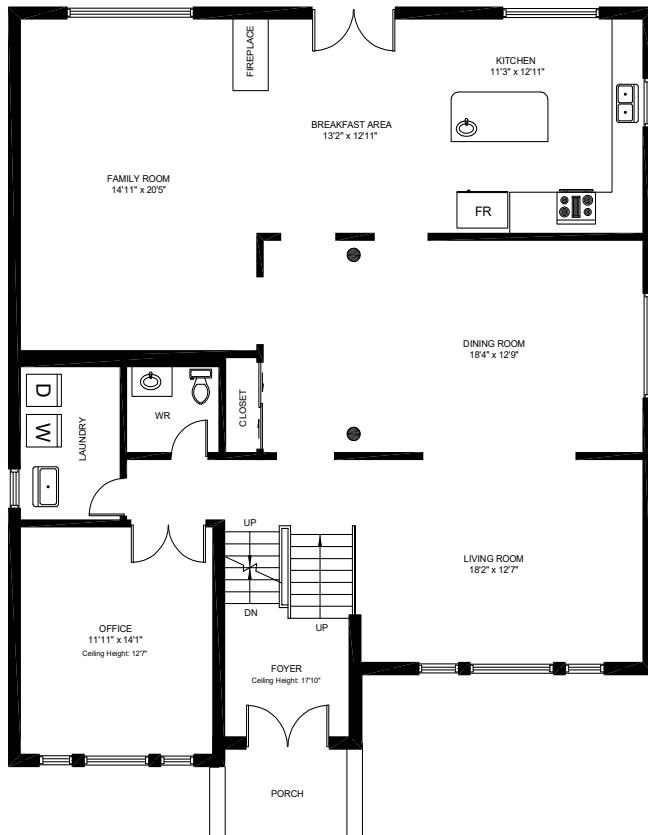

2326 Rockingham Dr., Oakville

Gross Floor Area Above-Grade (GFA): 3,314 Sq.Ft.

MAIN FLOOR (1,808 sq.ft.)
Ceiling Height: 9'

SECOND FLOOR (1,506 sq.ft.)
Ceiling Height: 8'

LOWER FLOOR (1,396 sq.ft.)
Ceiling Height: 7'5"

This floor plan is provided for illustrative purposes only. Buyer to verify measurements.

PREPARED FOR: Elite3 & Team | Real One Realty Inc., Brokerage | Tel: 905-281-2888 | Fax: 905-281-2880