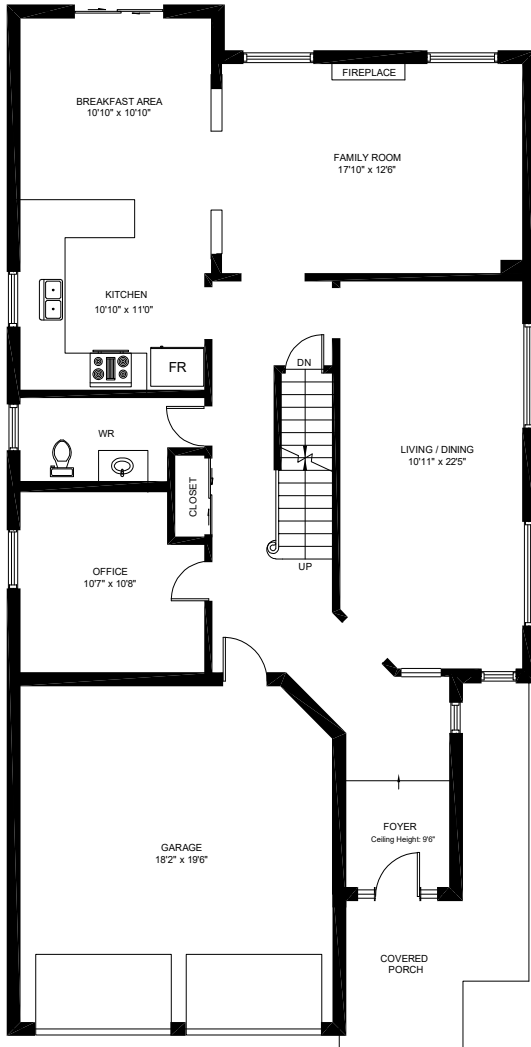

2511 Felhaber Cres., Oakville

Gross Floor Area Above-Grade (GFA): 2,894 Sq.Ft.

MAIN FLOOR (1,286 sq.ft.)
Ceiling Height: 9'

SECOND FLOOR (1,608 sq.ft.)
Ceiling Height: 8'

LOWER FLOOR (1,427 sq.ft.)
Ceiling Height: 7'6"

This floor plan is provided for illustrative purposes only. Buyer to verify measurements.

PREPARED FOR: Elite3 & Team | Real One Realty Inc., Brokerage | Tel: 905-281-2888 | Fax: 905-281-2880