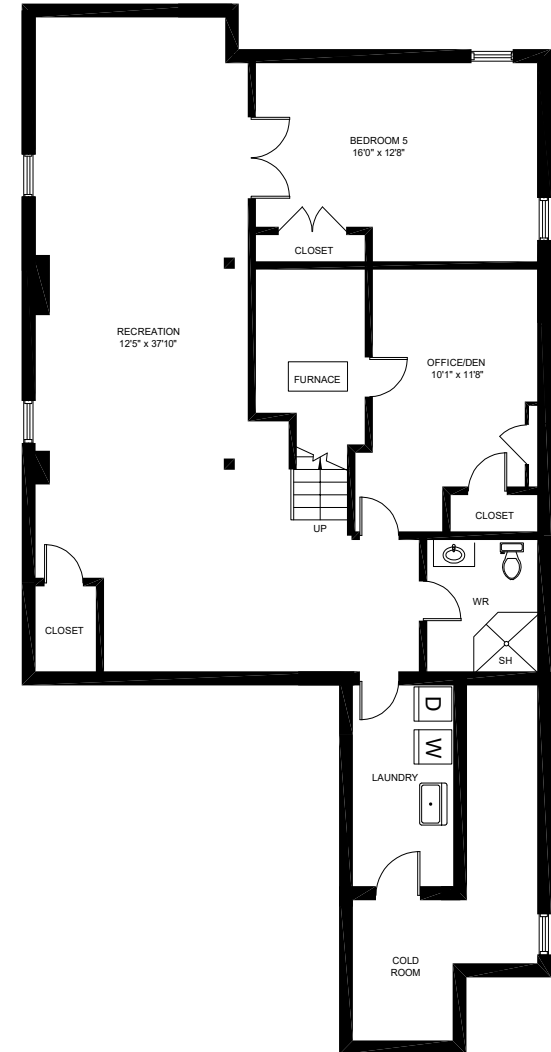

2511 Felhaber Cres., Oakville

Gross Floor Area Above-Grade (GFA): 2,894 Sq.Ft.

MAIN FLOOR (1,286 sq.ft.)
Ceiling Height: 9'

SECOND FLOOR (1,608 sq.ft.)
Ceiling Height: 8'

LOWER FLOOR (1,427 sq.ft.)
Ceiling Height: 7'6"

This floor plan is provided for illustrative purposes only. Buyer to verify measurements.

PREPARED FOR: Elite3 & Team | Real One Realty Inc., Brokerage | Tel: 905-281-2888 | Fax: 905-281-2880