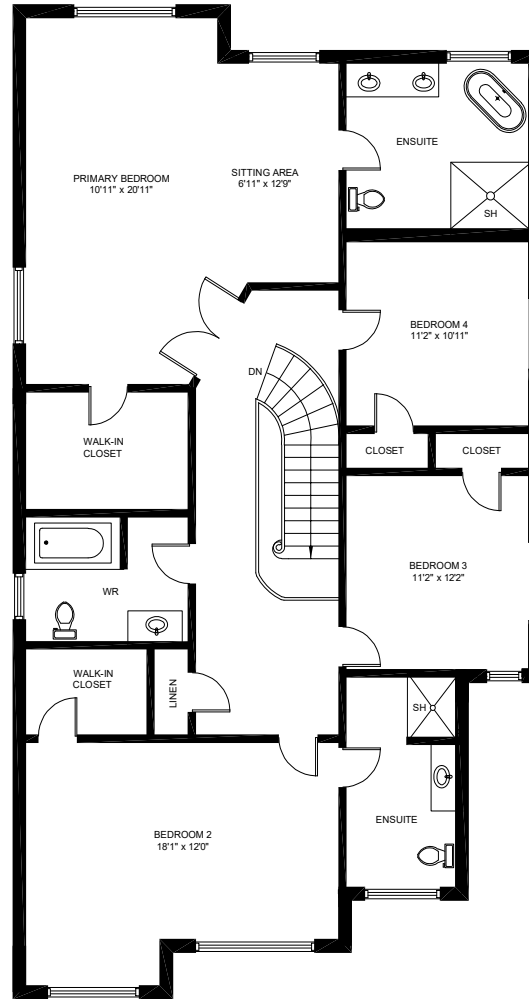

2511 Felhaber Cres., Oakville

Gross Floor Area Above-Grade (GFA): 2,894 Sq.Ft.

MAIN FLOOR (1,286 sq.ft.)
Ceiling Height: 9'

SECOND FLOOR (1,608 sq.ft.)
Ceiling Height: 8'

LOWER FLOOR (1,427 sq.ft.)
Ceiling Height: 7'6"

This floor plan is provided for illustrative purposes only. Buyer to verify measurements.

PREPARED FOR: Elite3 & Team | Real One Realty Inc., Brokerage | Tel: 905-281-2888 | Fax: 905-281-2880