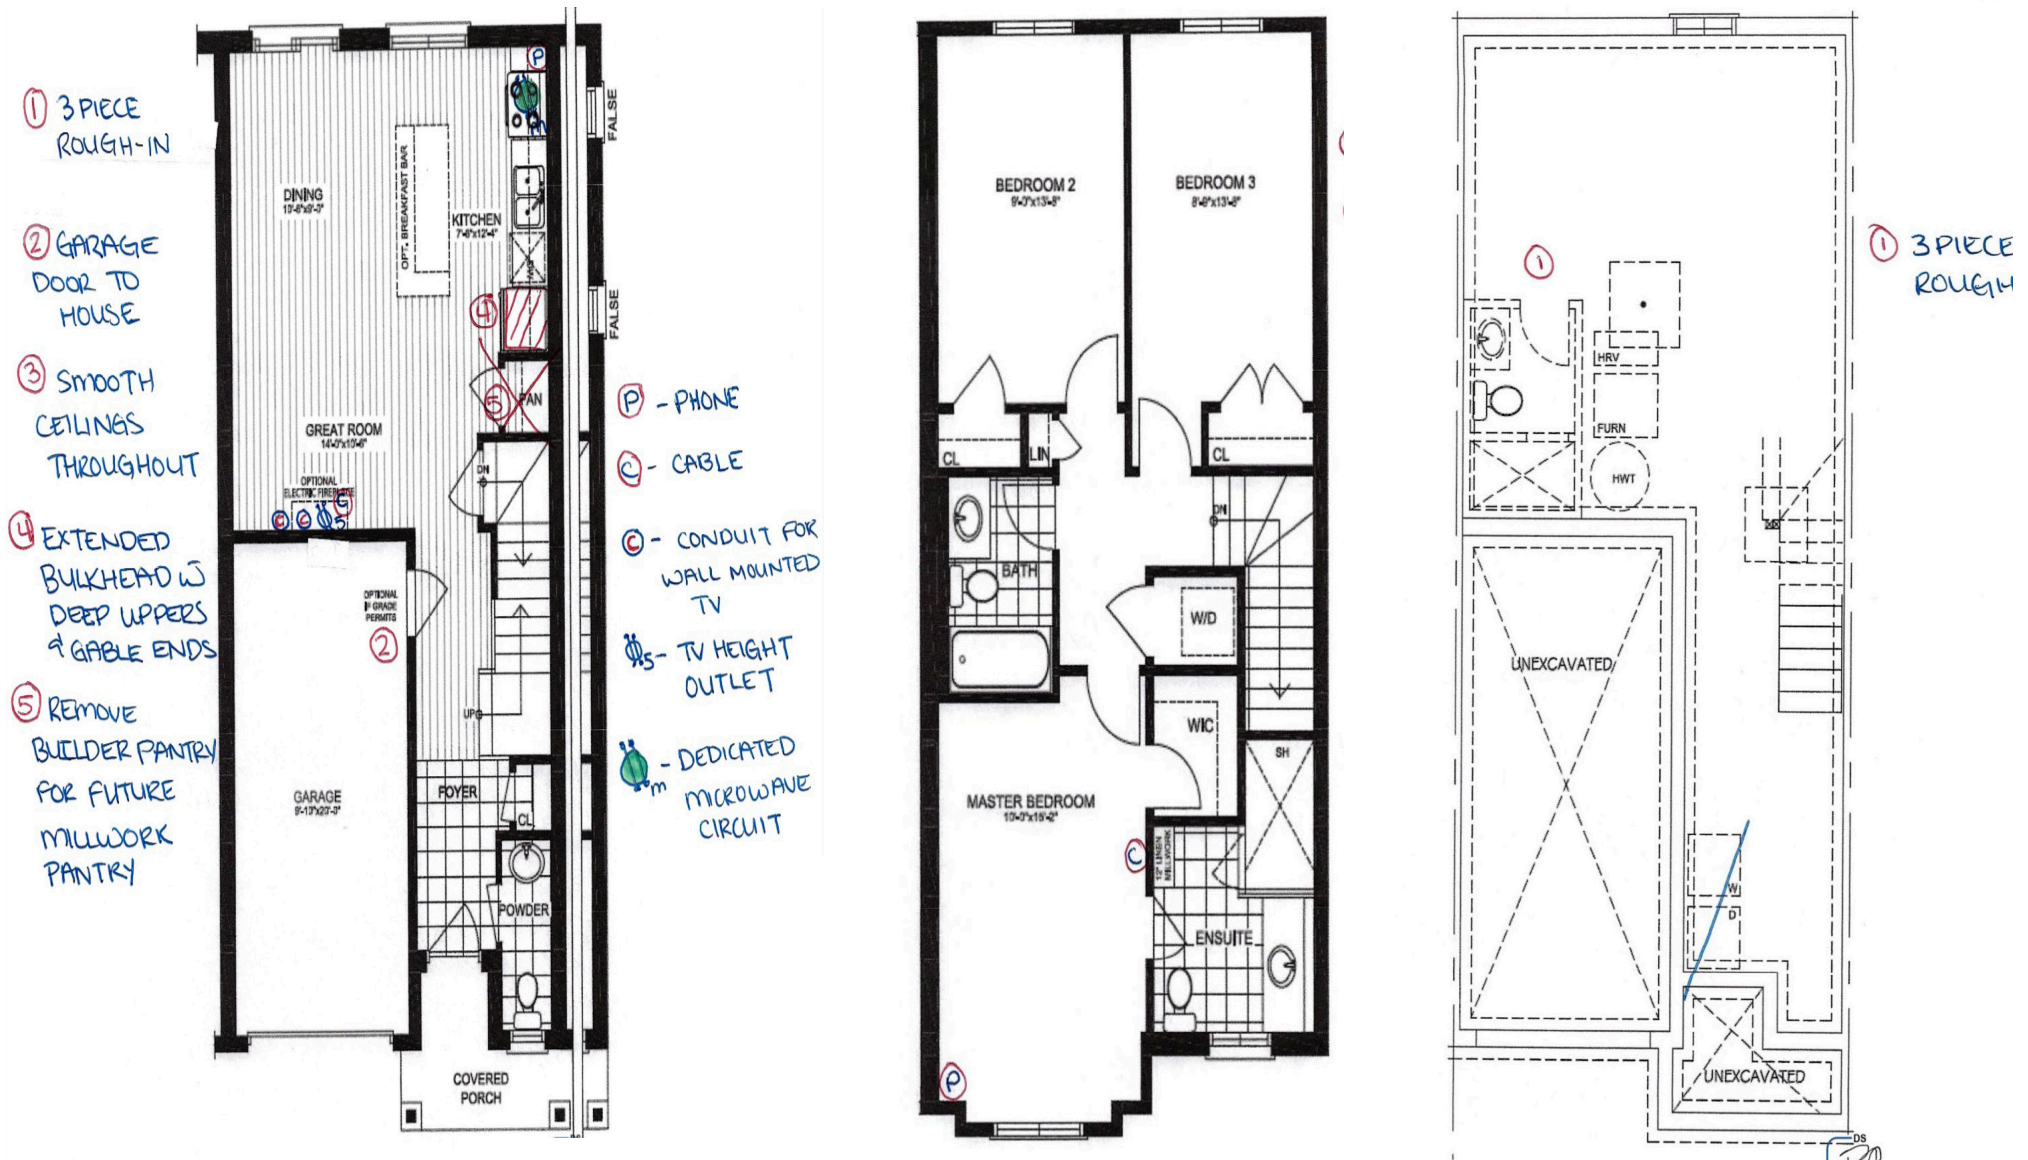

# 27 Genoa Dr., Hamilton

Gross Floor Area Above-Grade (GFA): 1,300 Sq.Ft.

This floor plan is provided for illustrative purposes only. Buyer to verify measurements.