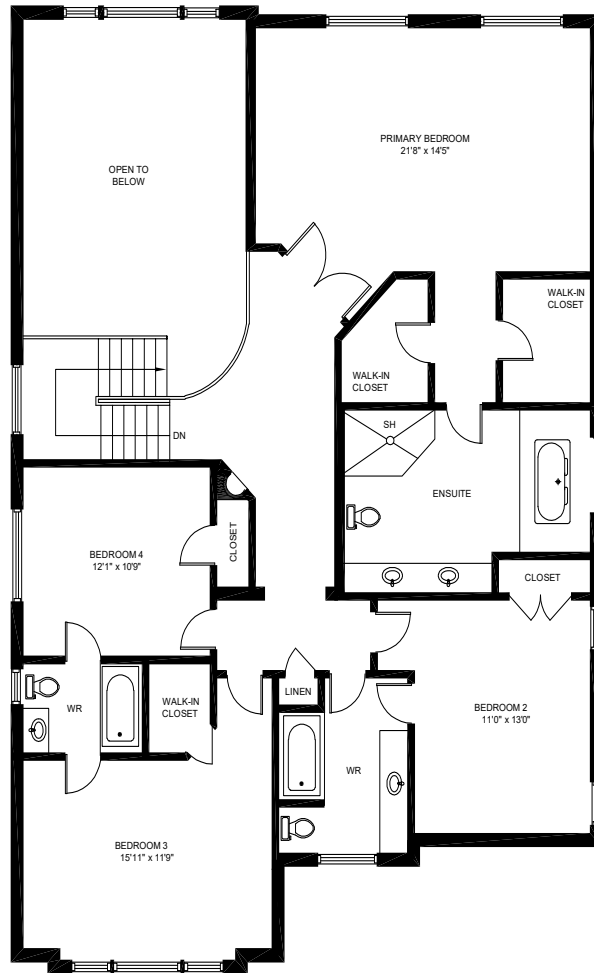

2361 Rideau Dr., Oakville

Gross Floor Area Above-Grade (GFA): 3,648 Sq.Ft.

MAIN FLOOR (1,676 sq.ft.)
Ceiling Height: 9'

SECOND FLOOR (1,972 sq.ft.)
Ceiling Height: 8'

LOWER FLOOR (1,711 sq.ft.)
Ceiling Height: 9'11"

This floor plan is provided for illustrative purposes only. Buyer to verify measurements.

PREPARED FOR: Elite3 & Team | Real One Realty Inc., Brokerage | Tel: 905-281-2888 | Fax: 905-281-2880