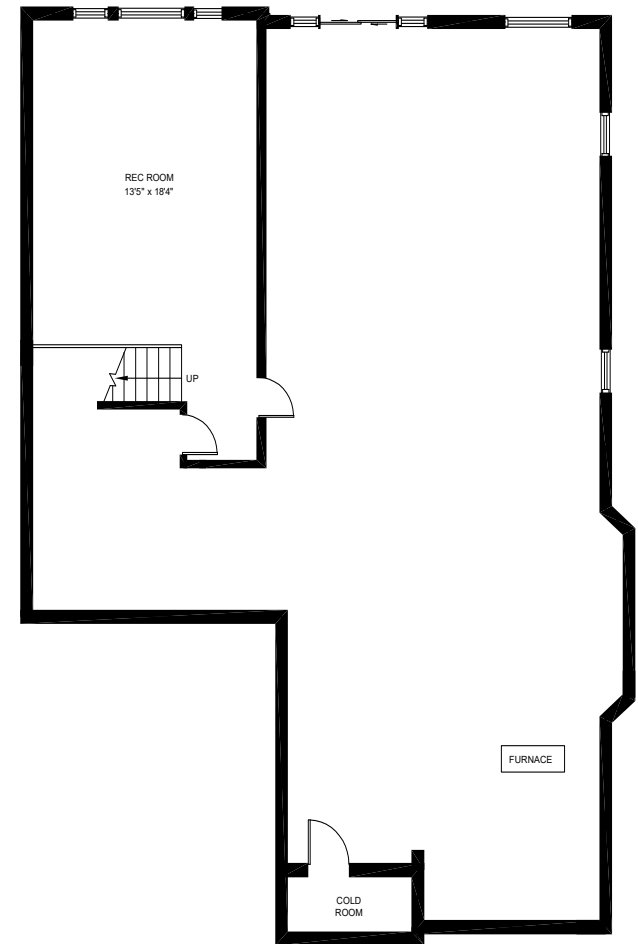

2361 Rideau Dr., Oakville

Gross Floor Area Above-Grade (GFA): 3,648 Sq.Ft.

MAIN FLOOR (1,676 sq.ft.)
Ceiling Height: 9'

SECOND FLOOR (1,972 sq.ft.)
Ceiling Height: 8'

LOWER FLOOR (1,711 sq.ft.)
Ceiling Height: 9'11"

This floor plan is provided for illustrative purposes only. Buyer to verify measurements.

PREPARED FOR: Elite3 & Team | Real One Realty Inc., Brokerage | Tel: 905-281-2888 | Fax: 905-281-2880