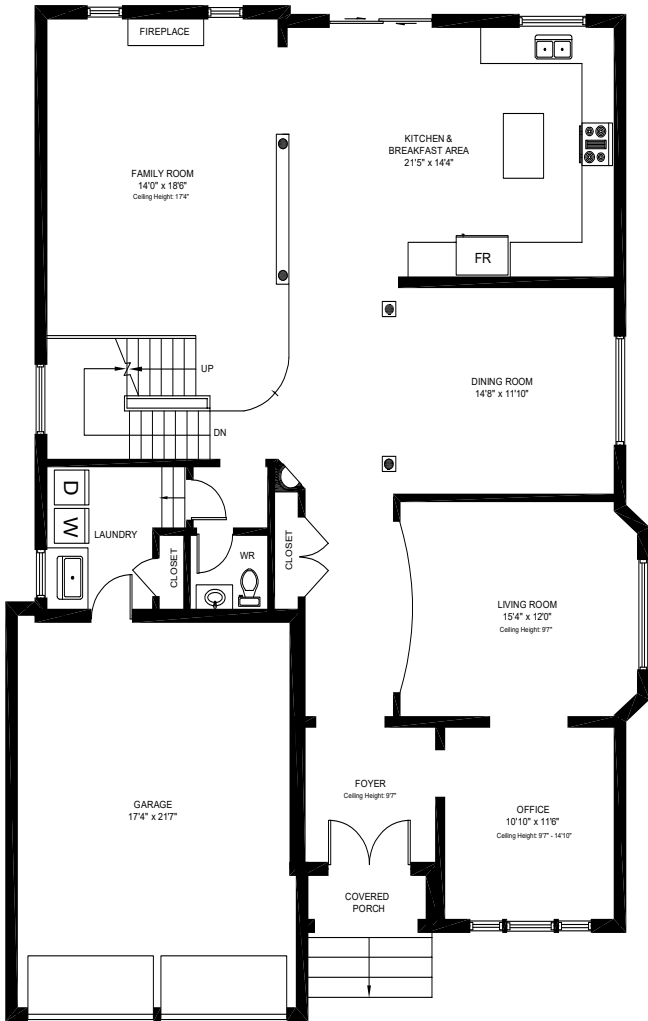

2361 Rideau Dr., Oakville

Gross Floor Area Above-Grade (GFA): 3,648 Sq.Ft.

MAIN FLOOR (1,676 sq.ft.)
Ceiling Height: 9'

SECOND FLOOR (1,972 sq.ft.)
Ceiling Height: 8'

LOWER FLOOR (1,711 sq.ft.)
Ceiling Height: 9'11"

This floor plan is provided for illustrative purposes only. Buyer to verify measurements.

PREPARED FOR: Elite3 & Team | Real One Realty Inc., Brokerage | Tel: 905-281-2888 | Fax: 905-281-2880