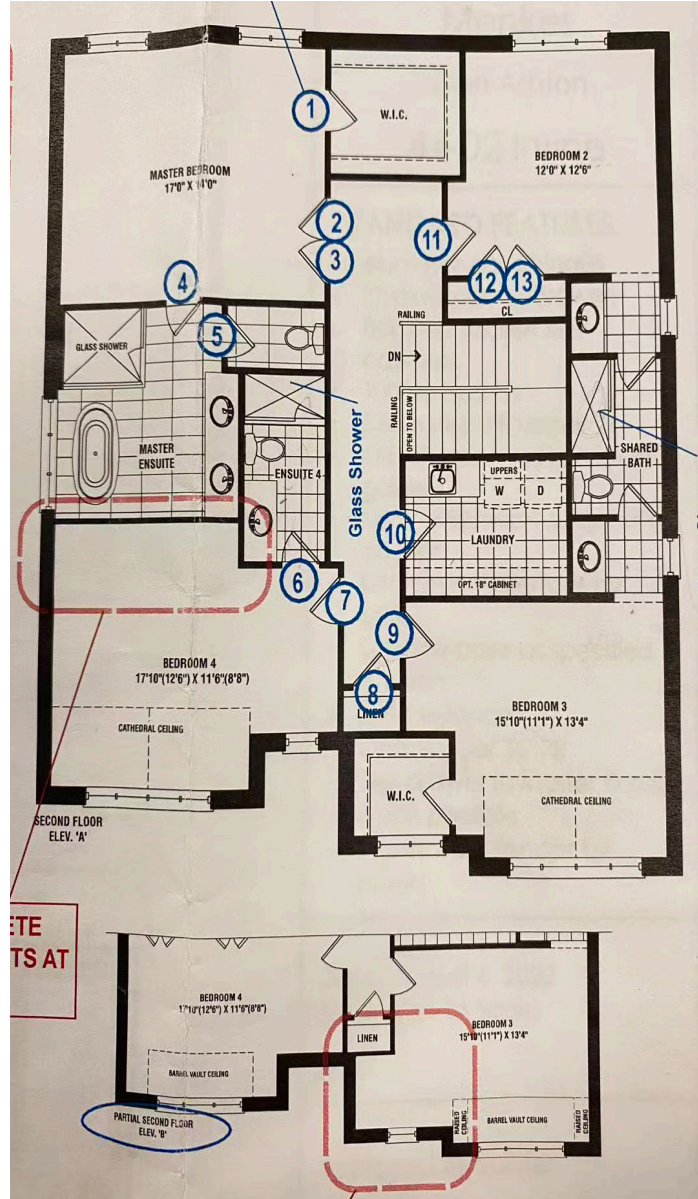

1079 John Laird Circle, Oakville

Gross Floor Area Above-Grade (GFA): 3,043 Sq.Ft.

****NOTE: Original Floor Plan - Current Plan Has Some Modifications****

This floor plan is provided for illustrative purposes only. Buyer to verify measurements.
 PREPARED FOR: Elite3 & Team | Real One Realty Inc., Brokerage | Tel: 905-281-2888 | Fax: 905-281-2880