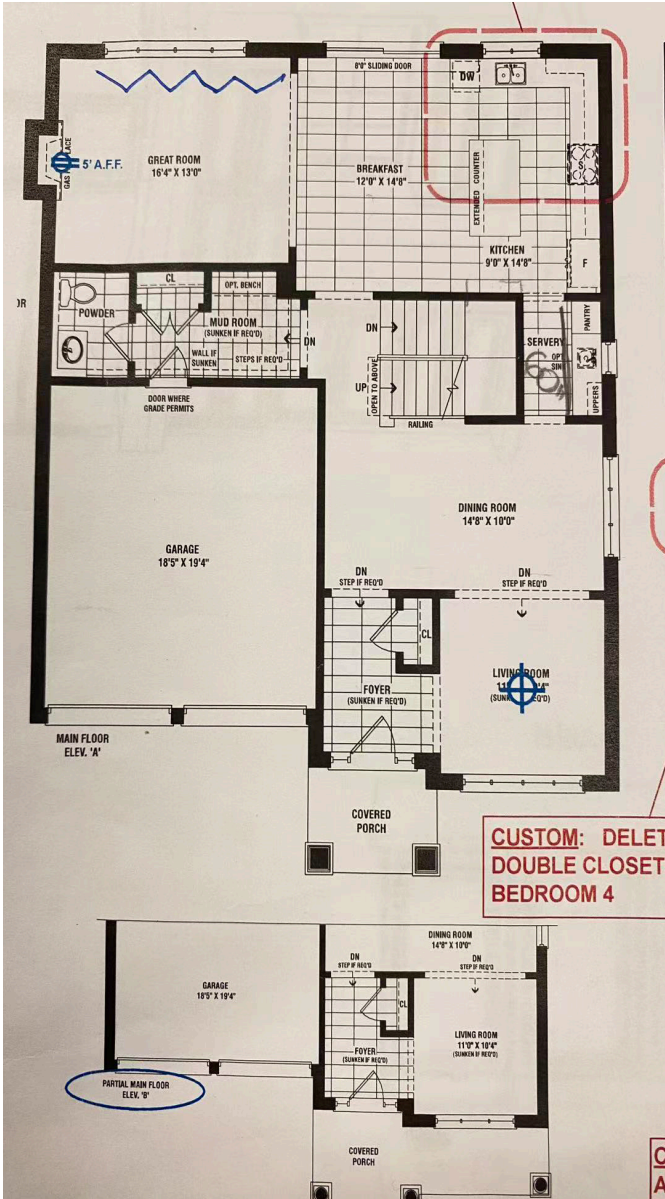

1079 John Laird Circle, Oakville

Gross Floor Area Above-Grade (GFA): 3,043 Sq.Ft.

****NOTE: Original Floor Plan - Current Plan Has Some Modifications****

This floor plan is provided for illustrative purposes only. Buyer to verify measurements.
 PREPARED FOR: Elite3 & Team | Real One Realty Inc., Brokerage | Tel: 905-281-2888 | Fax: 905-281-2880