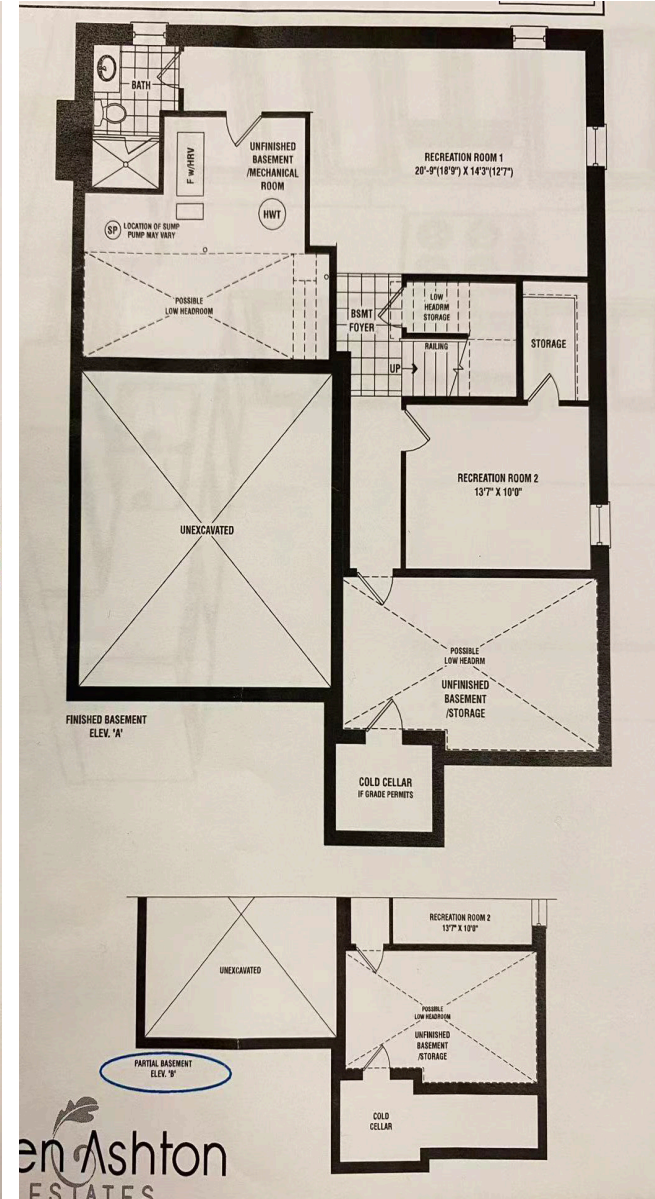

1079 John Laird Circle, Oakville

Gross Floor Area Above-Grade (GFA): 3,043 Sq.Ft.

****NOTE: Original Floor Plan - Current Plan Has Some Modifications****

This floor plan is provided for illustrative purposes only. Buyer to verify measurements.
 PREPARED FOR: Elite3 & Team | Real One Realty Inc., Brokerage | Tel: 905-281-2888 | Fax: 905-281-2880