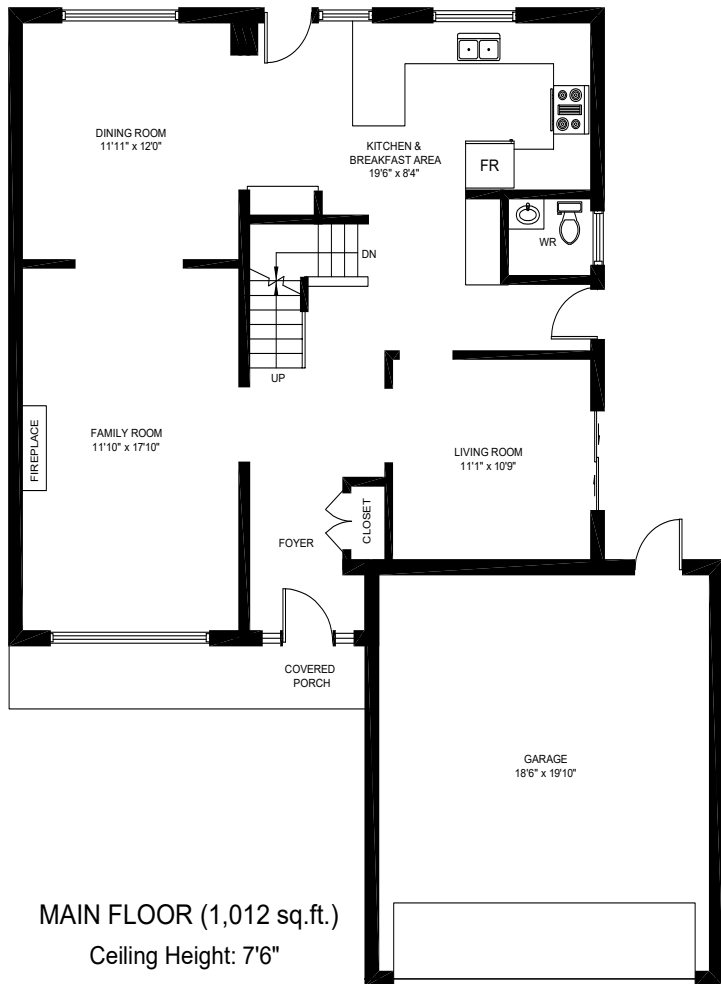

165 Arichat Rd., Oakville

Gross Floor Area Above-Grade (GFA): 1,967 Sq.Ft.

This floor plan is provided for illustrative purposes only. Buyer to verify measurements.
PREPARED FOR: Elite3 & Team | Real One Realty Inc., Brokerage | Tel: 905-281-2888 | Fax: 905-281-2880