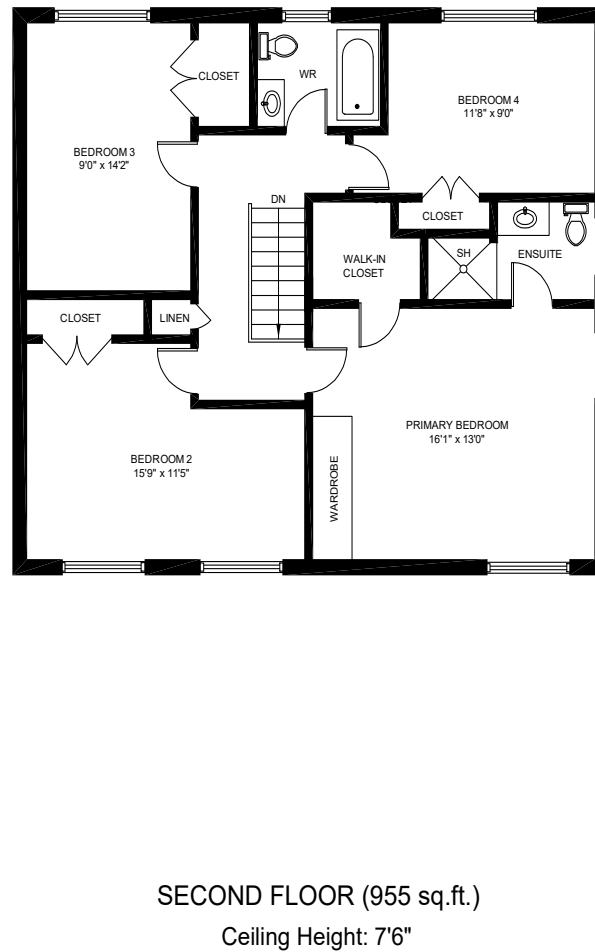

165 Arichat Rd., Oakville

Gross Floor Area Above-Grade (GFA): 1,967 Sq.Ft.

This floor plan is provided for illustrative purposes only. Buyer to verify measurements.
PREPARED FOR: Elite3 & Team | Real One Realty Inc., Brokerage | Tel: 905-281-2888 | Fax: 905-281-2880