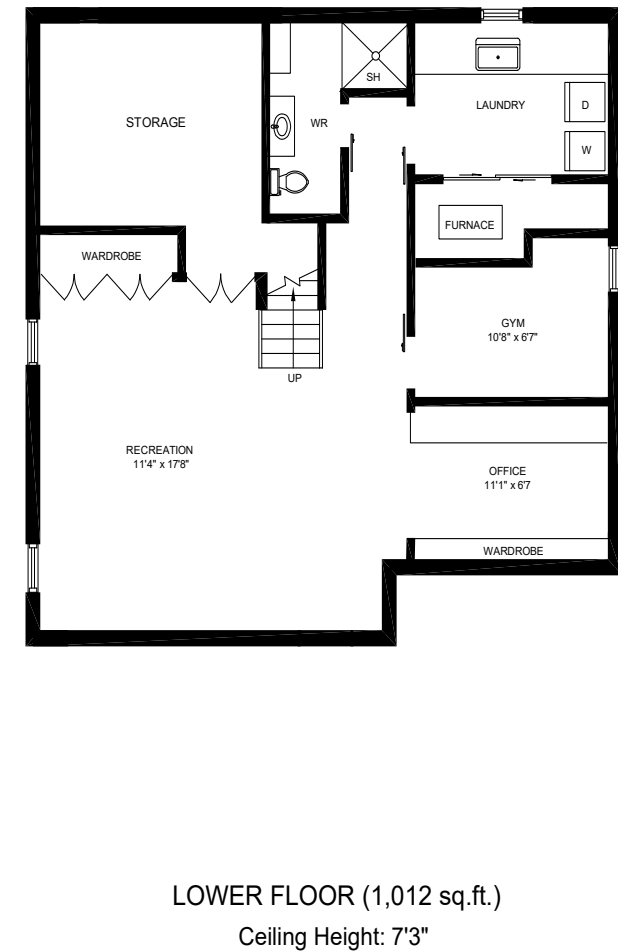

165 Arichat Rd., Oakville

Gross Floor Area Above-Grade (GFA): 1,967 Sq.Ft.

This floor plan is provided for illustrative purposes only. Buyer to verify measurements.
PREPARED FOR: Elite3 & Team | Real One Realty Inc., Brokerage | Tel: 905-281-2888 | Fax: 905-281-2880