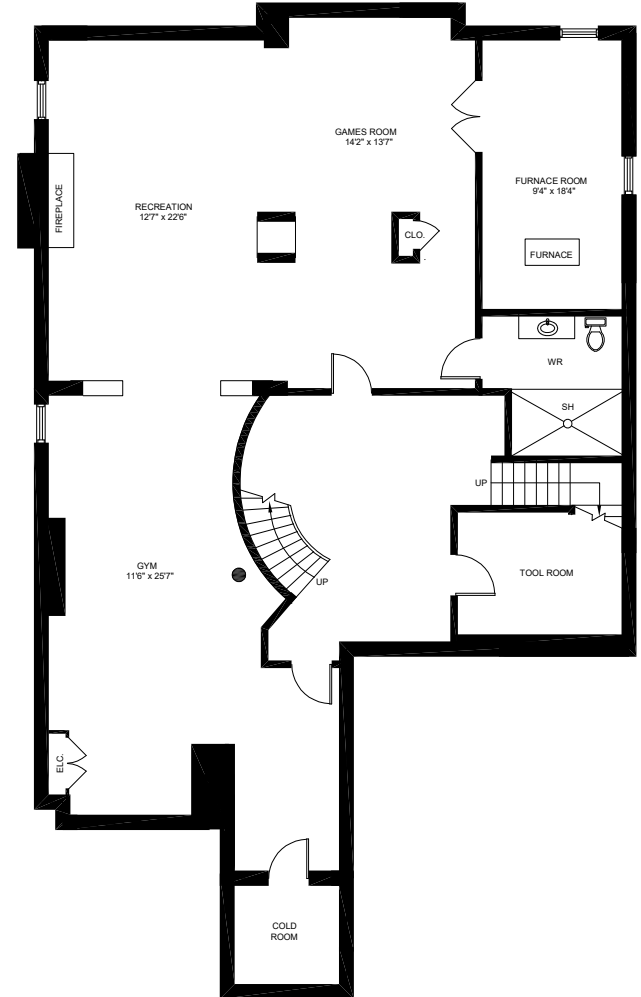

1517 Craigleith Rd., Oakville

Gross Floor Area Above-Grade (GFA): 4,015 Sq.Ft.

MAIN FLOOR (1,870 sq.ft.)
Ceiling Height: 9'

SECOND FLOOR (2,145 sq.ft.)
Ceiling Height: 8'

LOWER FLOOR (1,925 sq.ft.)
Ceiling Height: 8'8"

This floor plan is provided for illustrative purposes only. Buyer to verify measurements.

PREPARED FOR: Elite3 & Team | Real One Realty Inc., Brokerage | Tel: 905-281-2888 | Fax: 905-281-2880