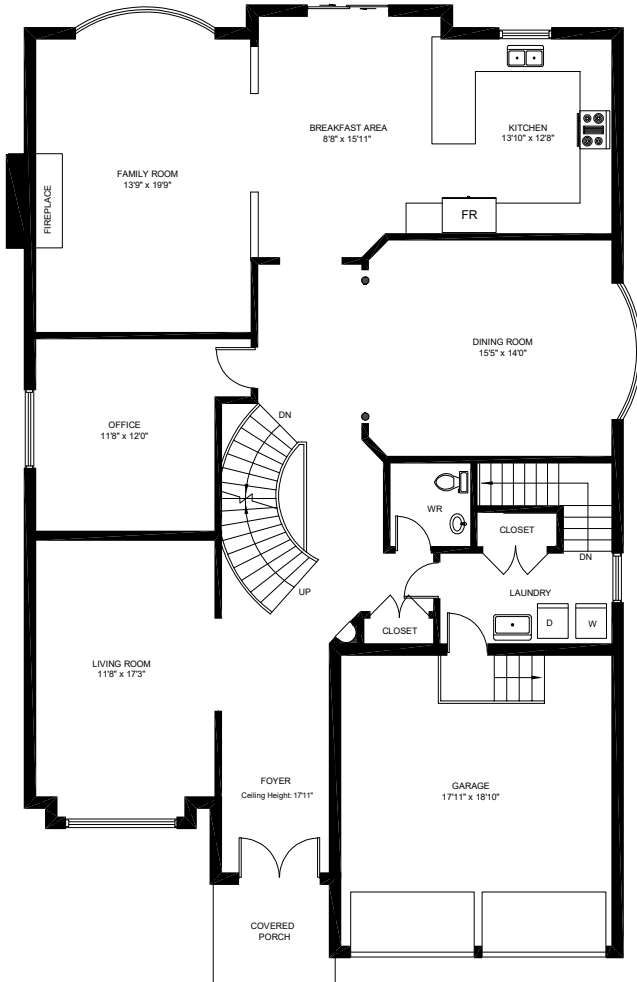

1517 Craigleith Rd., Oakville

Gross Floor Area Above-Grade (GFA): 4,015 Sq.Ft.

MAIN FLOOR (1,870 sq.ft.)
Ceiling Height: 9'

SECOND FLOOR (2,145 sq.ft.)
Ceiling Height: 8'

LOWER FLOOR (1,925 sq.ft.)
Ceiling Height: 8'8"

This floor plan is provided for illustrative purposes only. Buyer to verify measurements.

PREPARED FOR: Elite3 & Team | Real One Realty Inc., Brokerage | Tel: 905-281-2888 | Fax: 905-281-2880