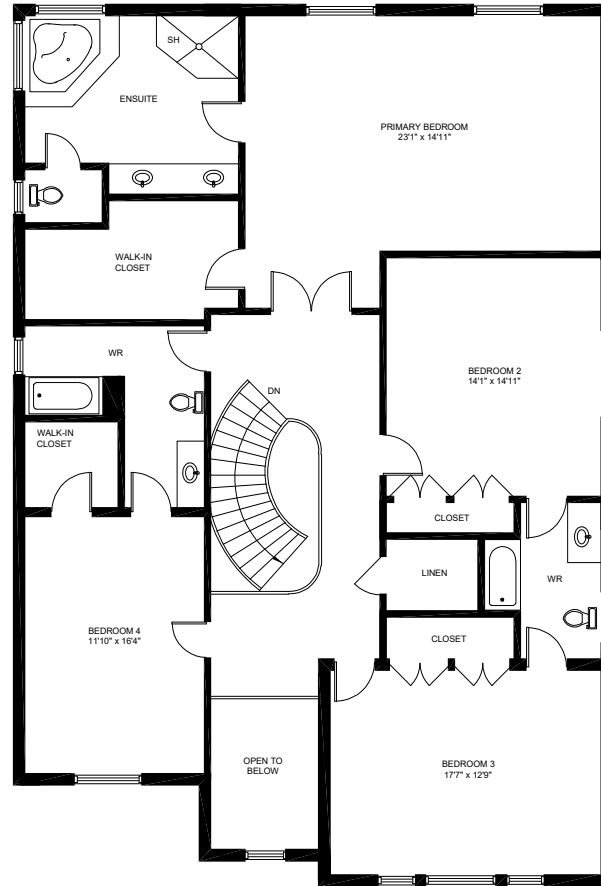

1517 Craigleith Rd., Oakville

Gross Floor Area Above-Grade (GFA): 4,015 Sq.Ft.

MAIN FLOOR (1,870 sq.ft.)
Ceiling Height: 9'

SECOND FLOOR (2,145 sq.ft.)
Ceiling Height: 8'

LOWER FLOOR (1,925 sq.ft.)
Ceiling Height: 8'8"

This floor plan is provided for illustrative purposes only. Buyer to verify measurements.

PREPARED FOR: Elite3 & Team | Real One Realty Inc., Brokerage | Tel: 905-281-2888 | Fax: 905-281-2880