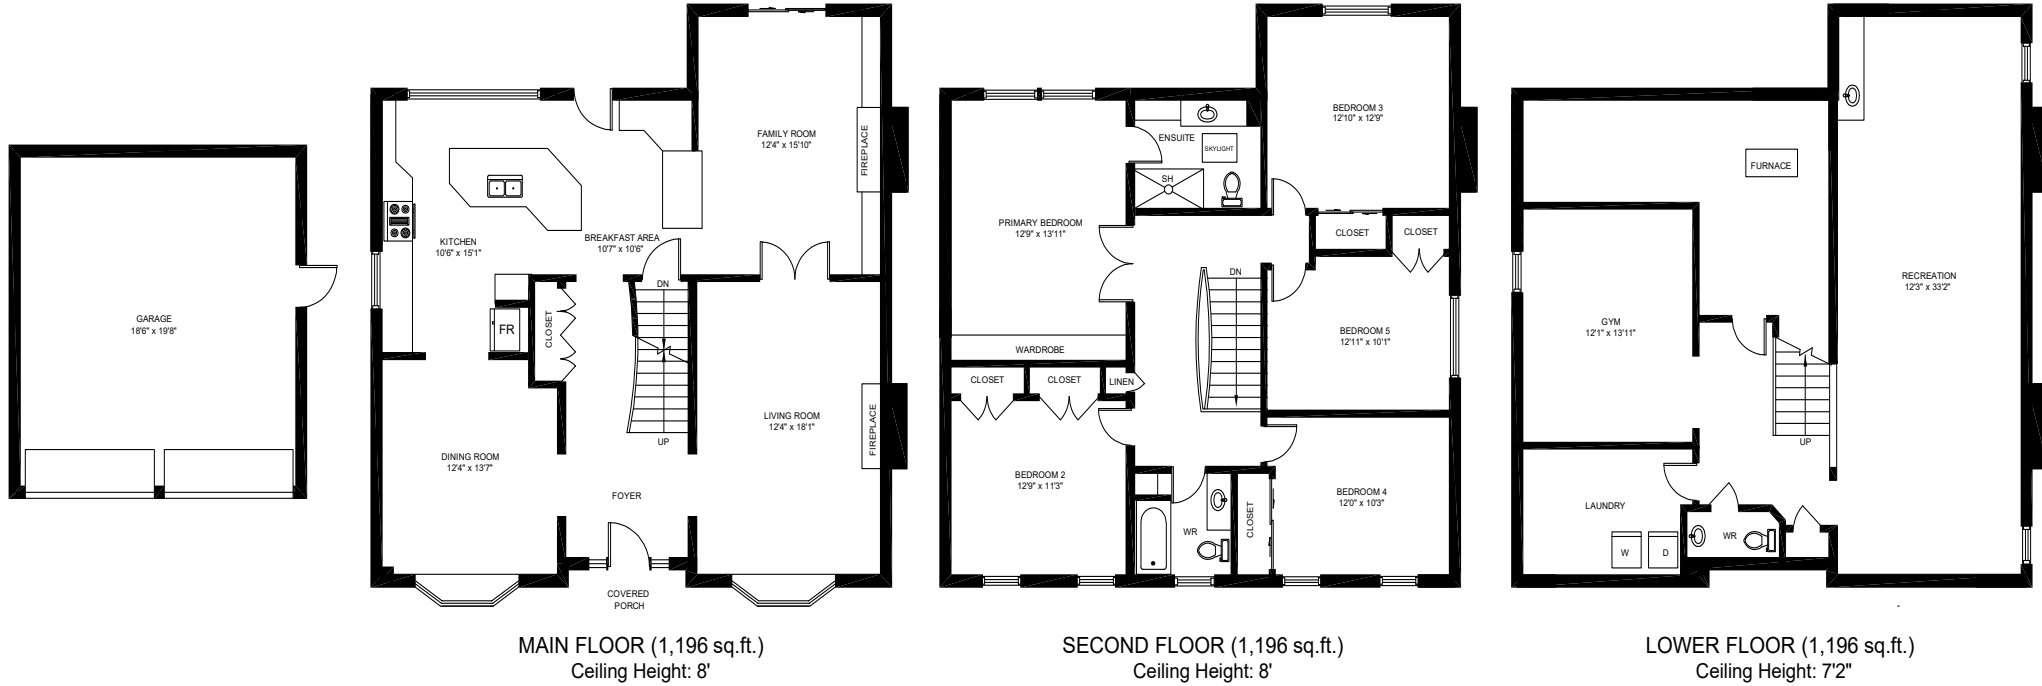

# 120 Blyth Cres., Oakville

Gross Floor Area Above-Grade (GFA): 2,392 Sq.Ft.

This floor plan is provided for illustrative purposes only. Buyer to verify measurements.  
PREPARED FOR: Elite3 & Team | Real One Realty Inc., Brokerage | Tel: 905-281-2888 | Fax: 905-281-2880