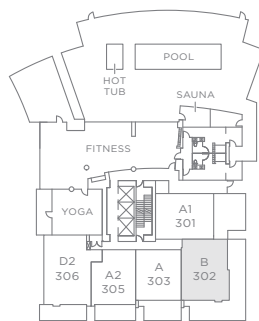

FULTON HOUSE

LEVEL 3

LEVELS 4 TO 12

PLAN B

1 BEDROOM + FLEX
687 SQ.FT. (APPROX.)

The developer reserves the right to make modifications or substitutions should they be necessary. Any measurements provided are approximate only.
The quality residences at Fulton House are built by Polygon Fulton House Ltd.