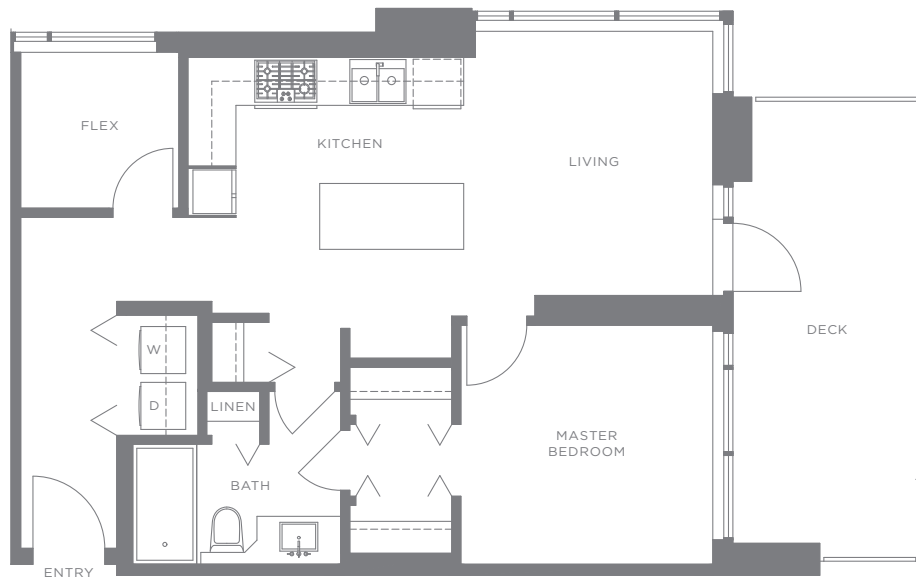

FULTON HOUSE

LEVEL 3

LEVELS 4 TO 12

PLAN B

1 BEDROOM + FLEX
687 SQ.FT. (APPROX.)

The developer reserves the right to make modifications or substitutions should they be necessary. Any measurements provided are approximate only.
The quality residences at Fulton House are built by Polygon Fulton House Ltd.