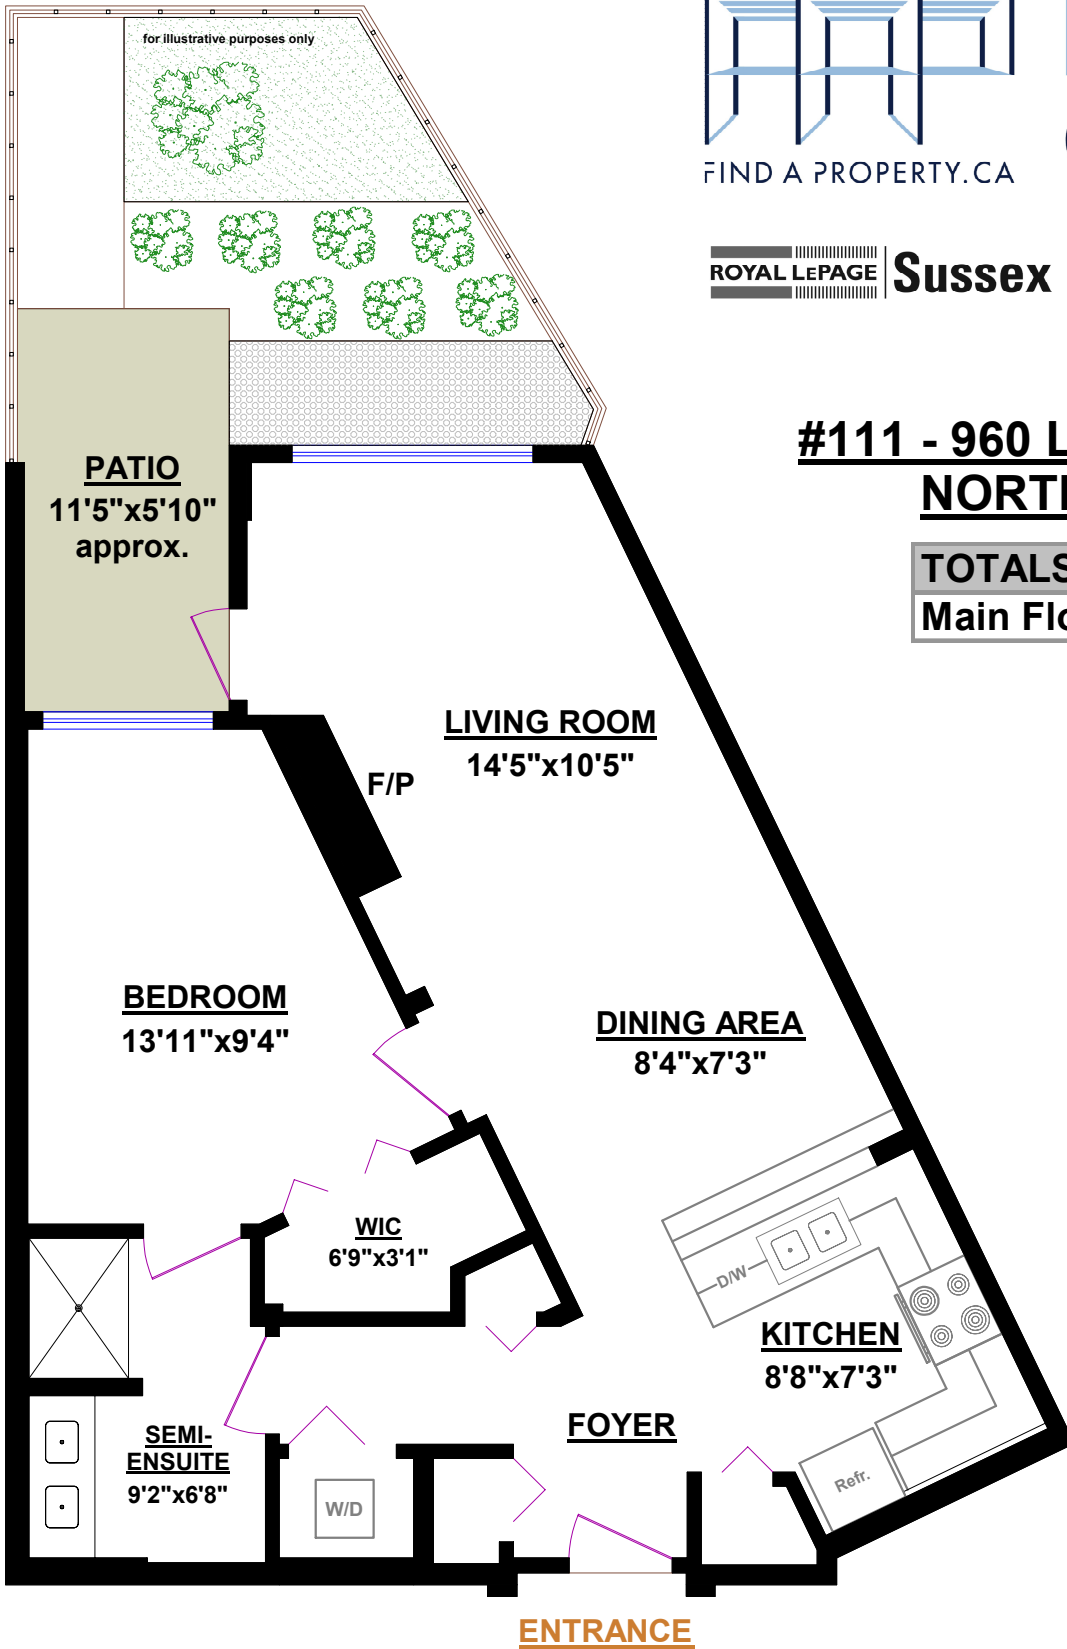

## #111 - 960 LYNN VALLEY ROAD NORTH VANCOUVER

TOTALS	
Main Floor*:	698 sq.ft.

\* Measured to exterior of walls and to the middle of the common walls  
\* These measurements are not taken from the Strata Plan.