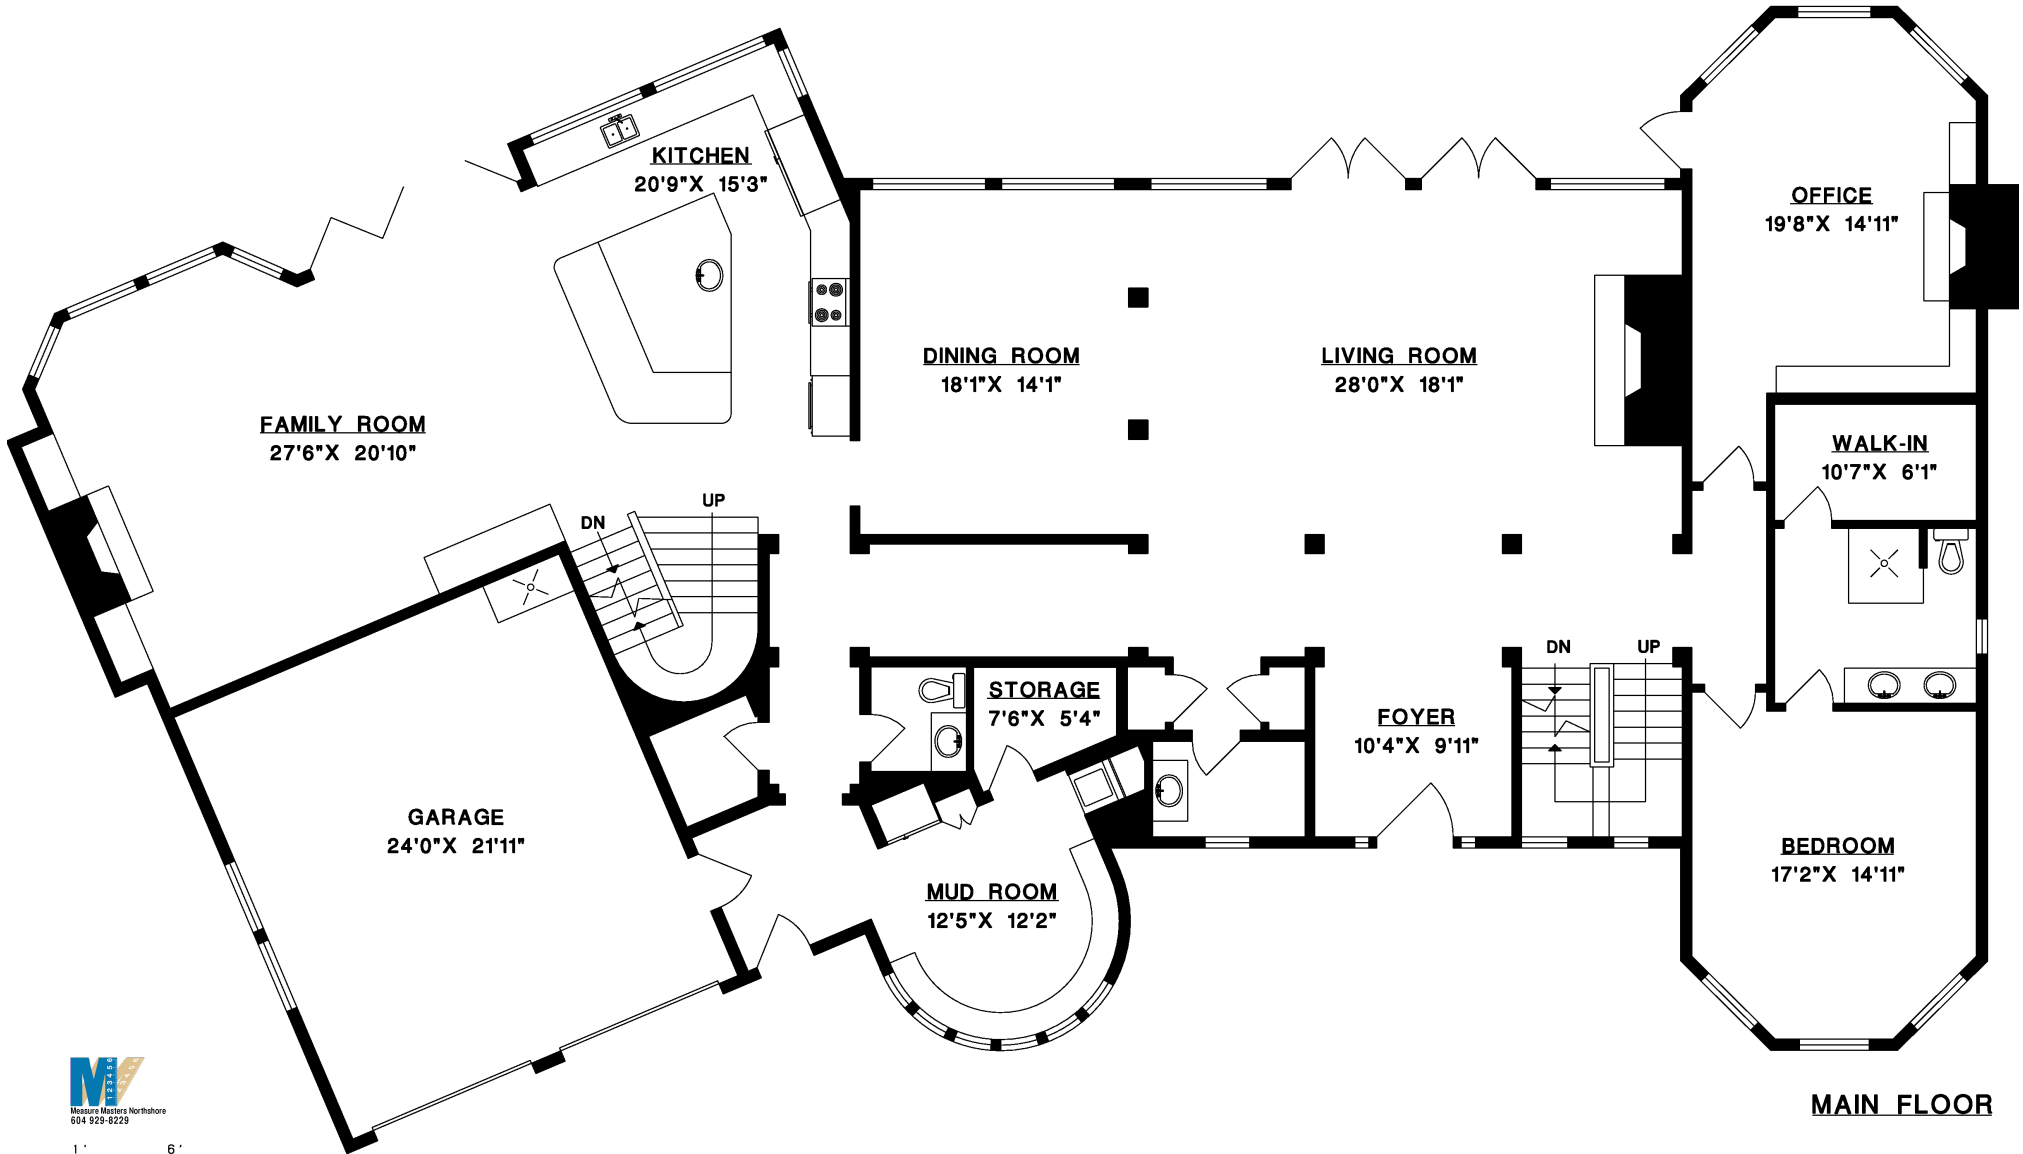

2954 PALMERSTON AVENUE

WEST VANCOUVER

MAIN FLOOR 3,665 SQ.FT.
UPPER FLOOR 3,143 SQ.FT.
LOWER FLOOR 3,536 SQ.FT.
TOTAL 10,344 SQ.FT.
GARAGES 1,437 SQ.FT.

Sutton

TEAM CAMERON
PERSONAL REAL ESTATE CORPORATION

CHARLIE CAMERON
604 780 5013
CHARLIECAMERON.COM
PERSONAL REAL ESTATE CORPORATION

ROBIN CAMERON
604 728 0578
ROBINCAMERON.COM
PERSONAL REAL ESTATE CORPORATION

GARRY VALK
604 551 9855
GARRYVALK.COM

FOCUSED — ON YOUR — FUTURE

INTERNATIONAL CANADA'S #1 REAL ESTATE BROKER
*Real Estate Top 500 Report May 2014

MAIN FLOOR