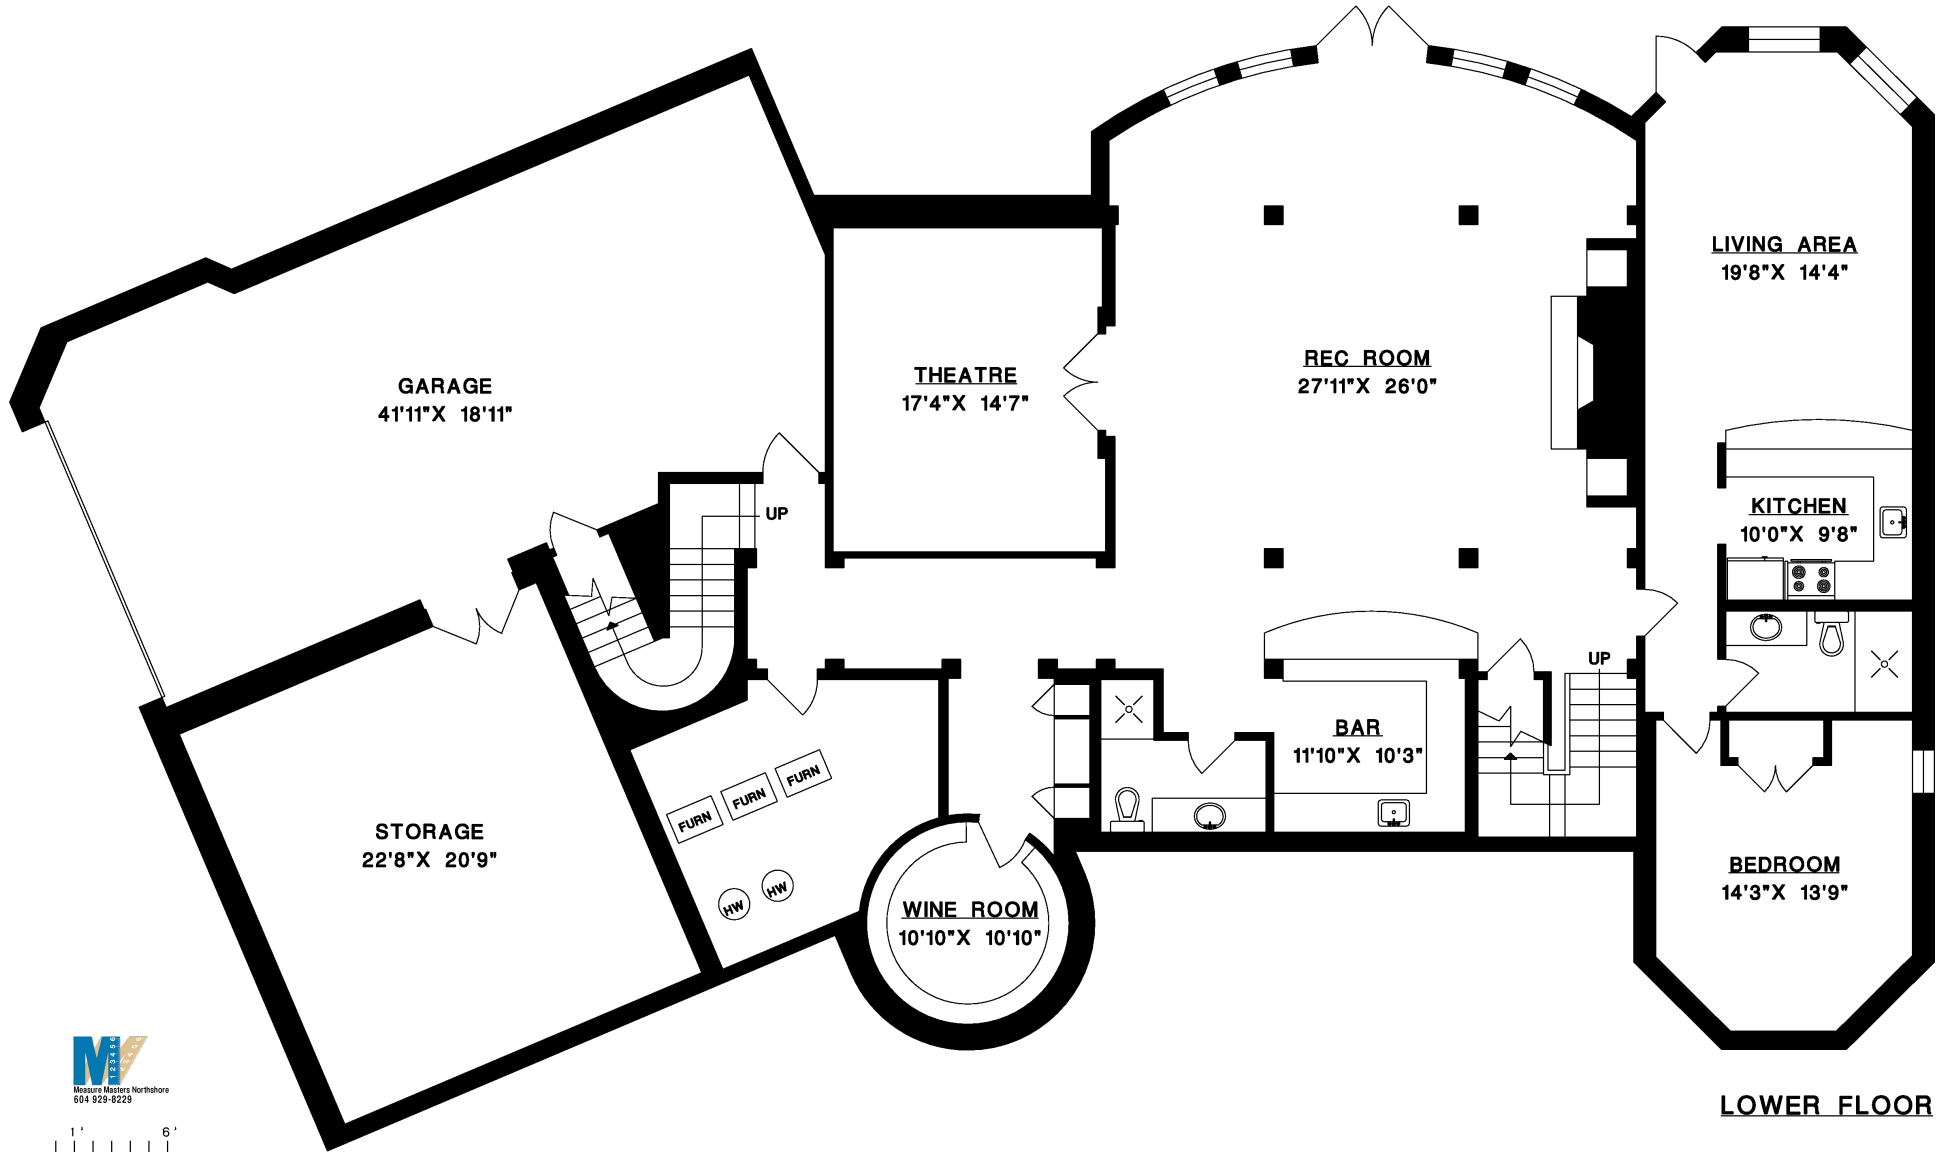

2954 PALMERSTON AVENUE

WEST VANCOUVER

MAIN FLOOR 3,665 SQ.FT.
UPPER FLOOR 3,143 SQ.FT.
LOWER FLOOR 3,536 SQ.FT.
TOTAL 10,344 SQ.FT.
GARAGES 1,437 SQ.FT.

Sutton

TEAM CAMERON
PERSONAL REAL ESTATE CORPORATION

CHARLIE CAMERON
604 780 5012 (7653)
CHARLIECAMERON.COM
PERSONAL REAL ESTATE CORPORATION

ROBIN CAMERON
604 728 0578
ROBINCAMERON.COM
PERSONAL REAL ESTATE CORPORATION

GARY VALK
604 551 9855
GARRYVALK.COM

FOCUSED — ON YOUR — FUTURE

CANADA'S #1 REAL ESTATE BROKER
*Real Estate Top 500 Report May 2014

LOWER FLOOR