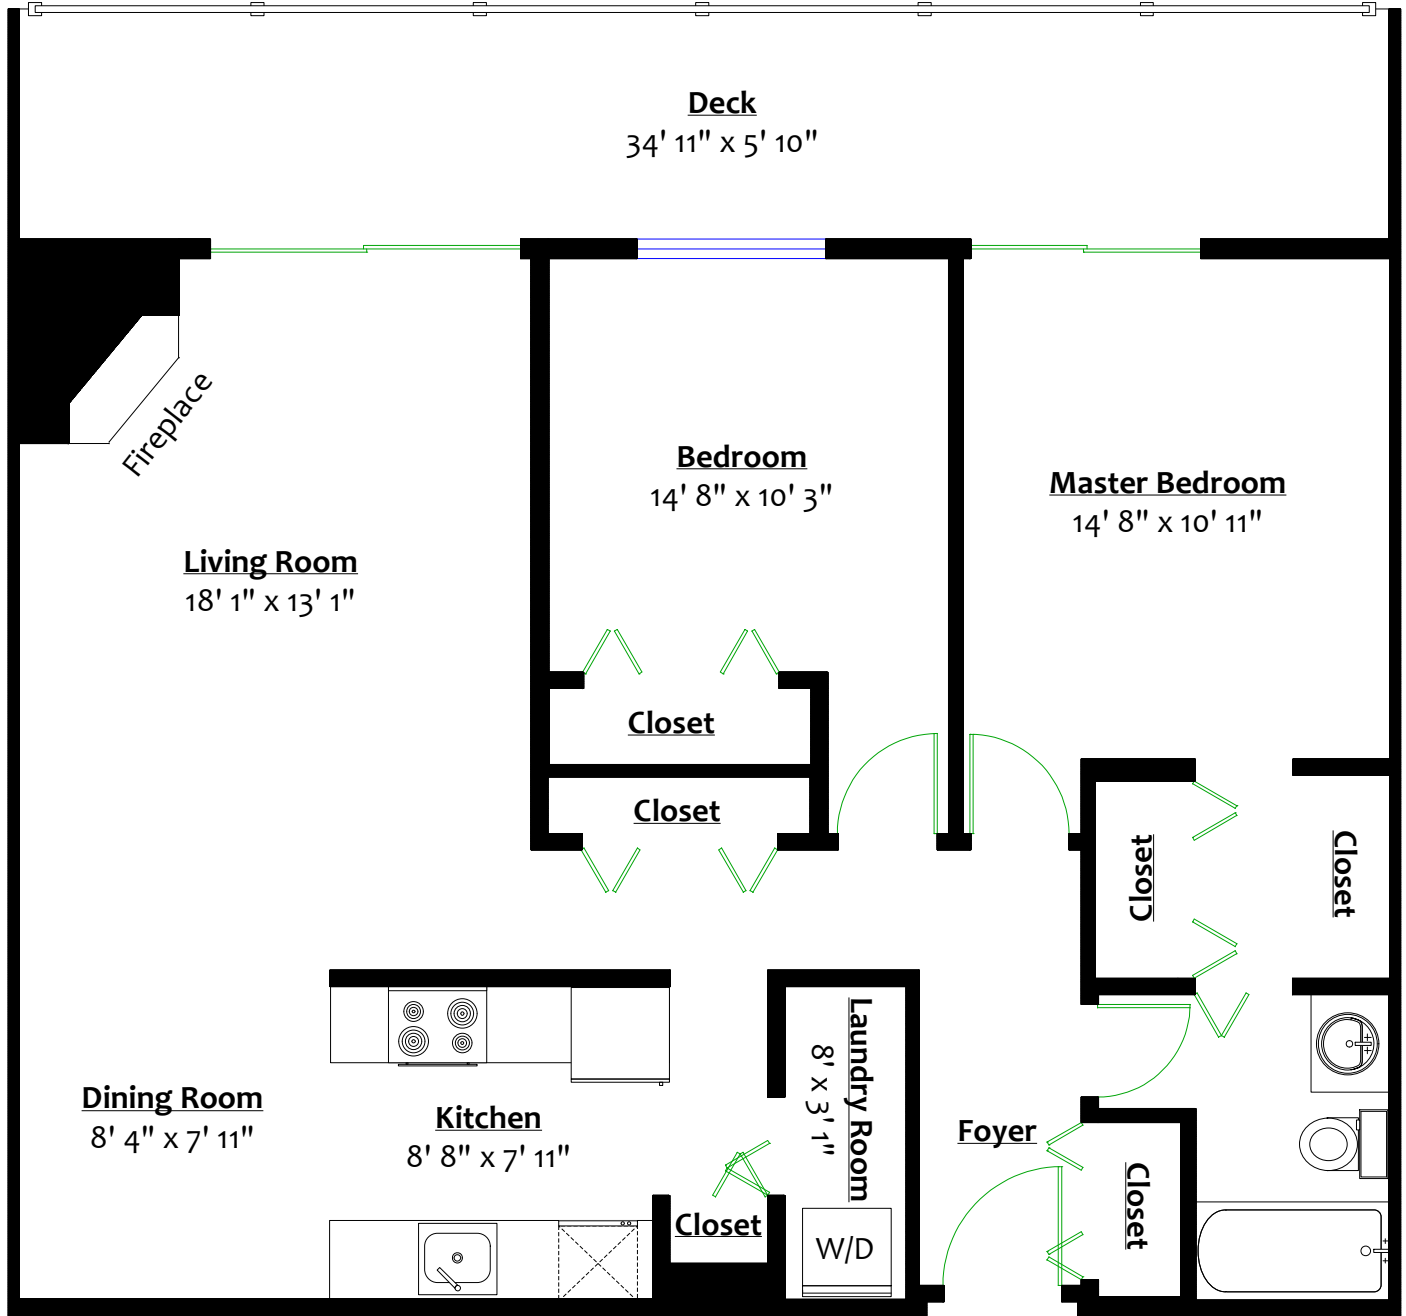

#204 – 1610 Chesterfield Avenue,
Vancouver, B.C.

Gavin Hughes

604.626.6618

gavin@gavinhughes.ca

Totals**

Main Level: 971 sq. ft. Deck: 204 sq. ft.

MAIN LEVEL

Floor Area: 971 Sq. Ft.

** Approx. based on interior measurements to exterior walls
** Total square footage not taken from original blueprints