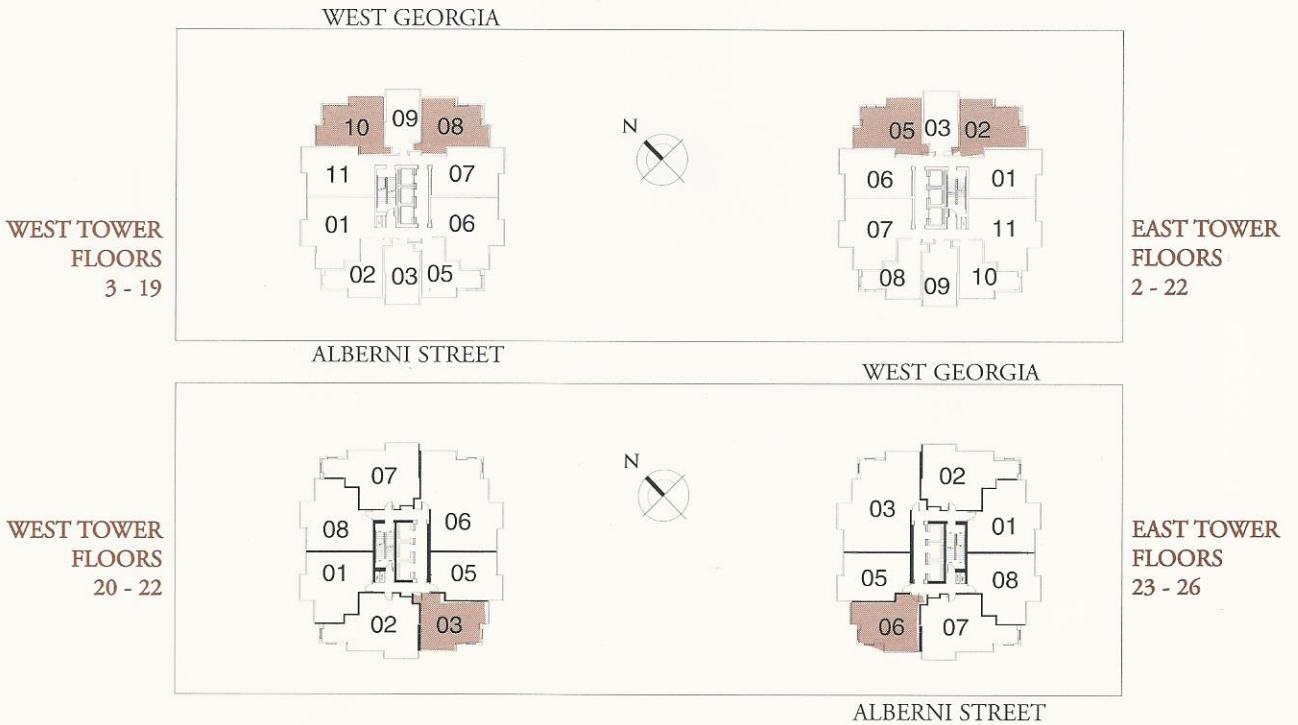

1 BEDROOM 'A'

UNIT AREA
596 SQUARE FEET

In the interest of maintaining high standards, the developer reserves the right to modify specifications and design of this project without prior notice. Actual floorplans, illustrations and dimensions may vary slightly.