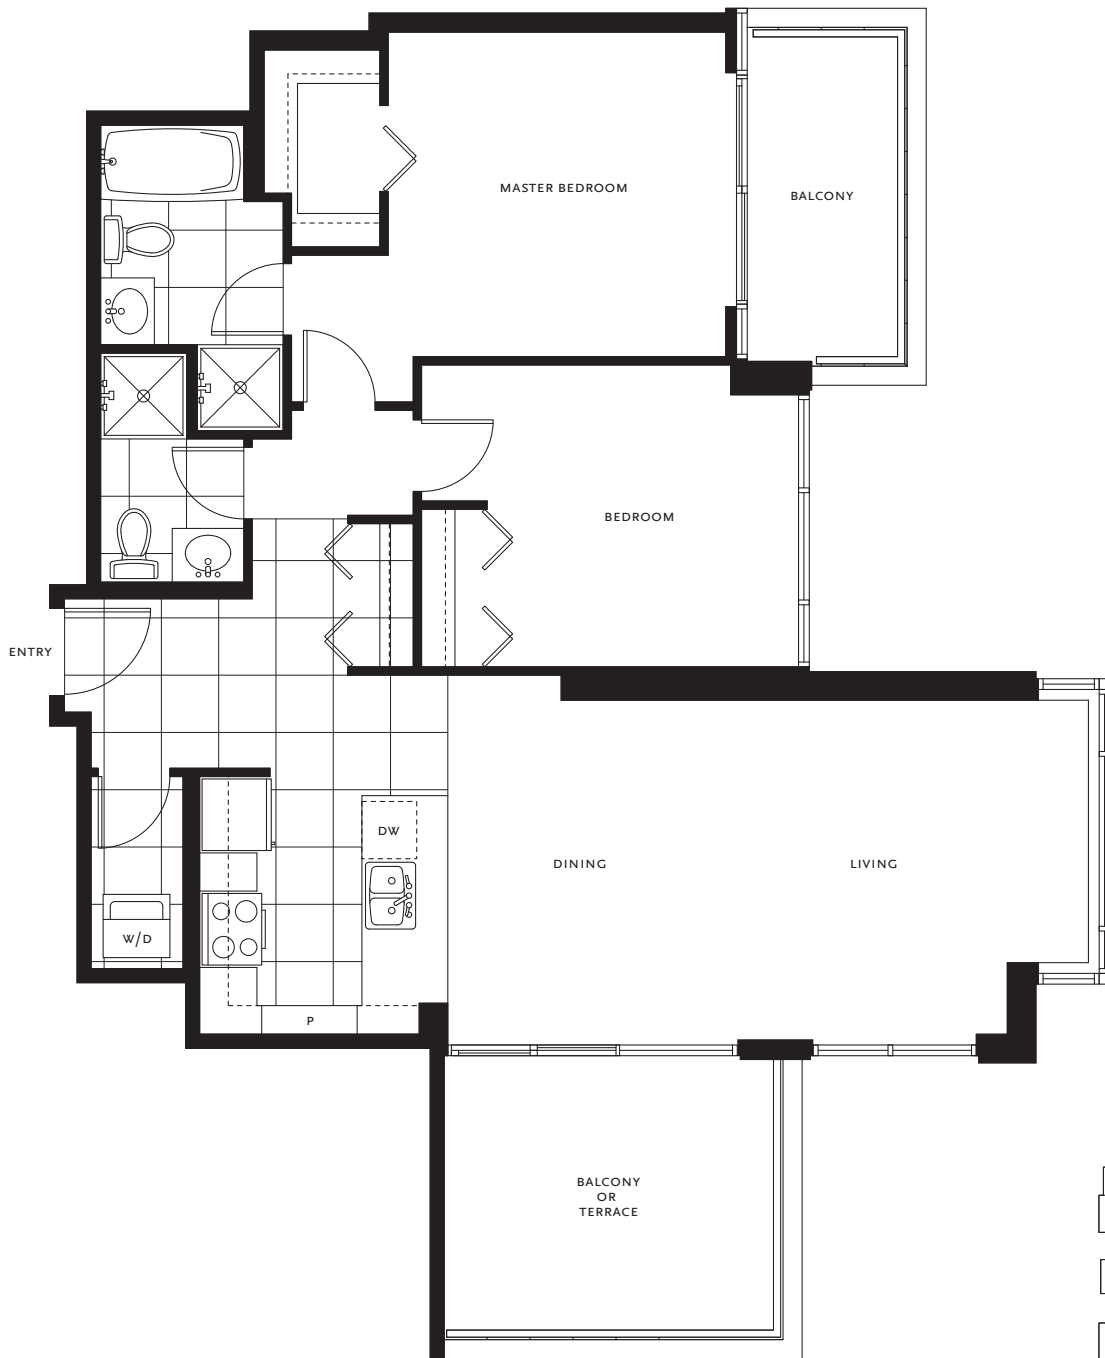

Plan G

2 BEDROOM

SUITE AREA 1,019 SQ FT

BALCONY 210 SQ FT (345 SQ FT ON 28TH FLOOR)

28 - 32ND FLOOR