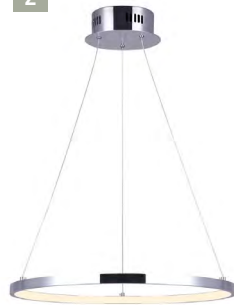

ESSENTIALS INTERIOR

1

2

1. Weiser Lisbon Satin Chrome Round Rose Door Hardware

3

2. Lexie 20.5" Chrome Wide Cord LED Chandelier

3. Spec 24" Polished Chrome LED Vanity Lighting

4

4. Moen Genta Chrome One-Handle Tub/Shower Faucet

5

5. Moen Genta Chrome One-Handle Bathroom Faucet

6

6. Riobel Pro Chrome Kitchen Faucet with Spray

7. Tokyo 7 5/8" Wide Plank 12mm AC4 Laminate Flooring

8. Classic Silver Stairs & Bedroom Carpet