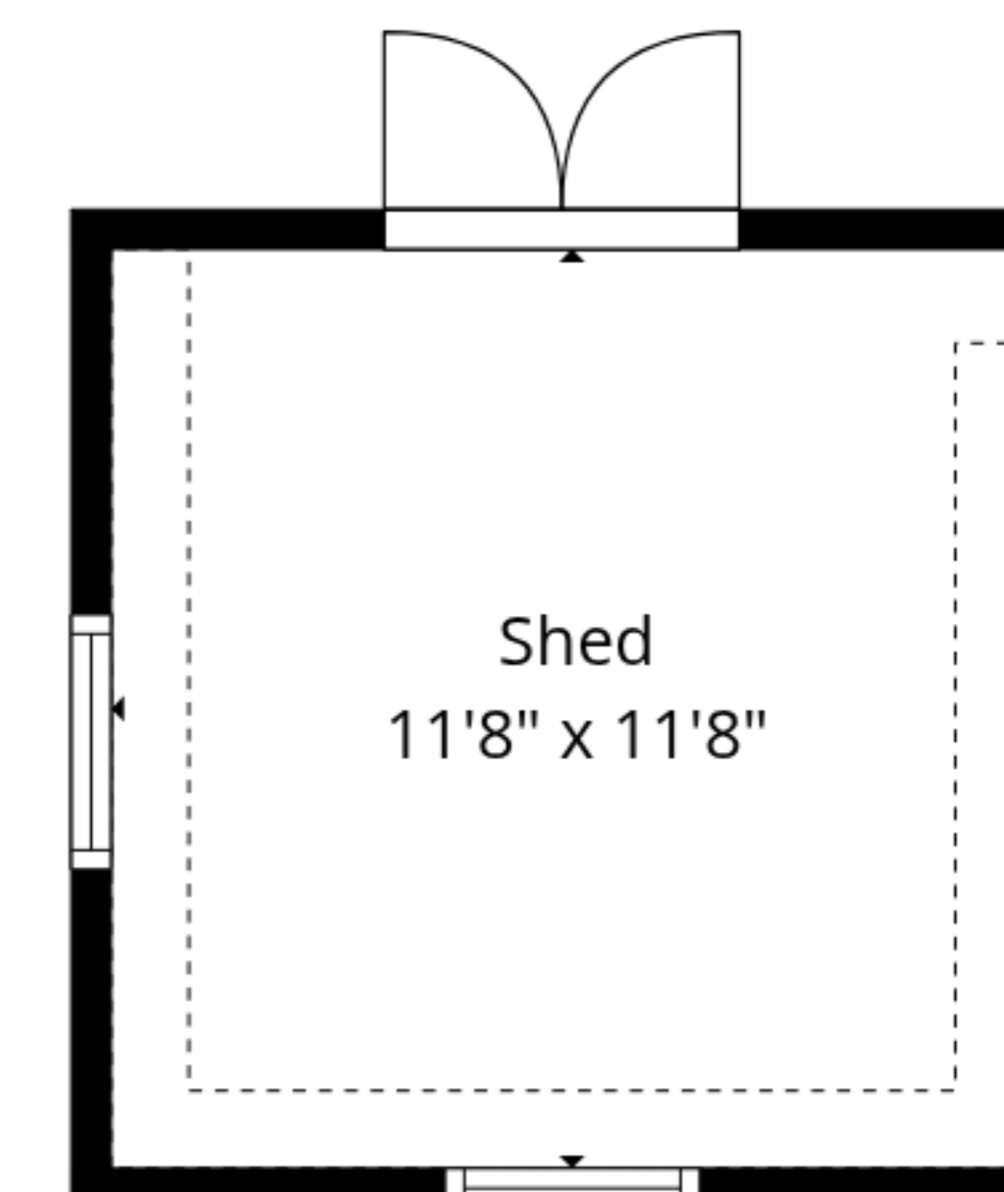

Total GLA: 1783 sq. ft | Total: 2495 sq. ft
 1st floor: 1189 sq. ft (Excluded areas 712 sq. ft)
 2nd floor: 594 sq. ft

Sizes And Dimensions Are Approximate, Actual May Vary.

Total GLA: 1783 sq. ft | Total: 2495 sq. ft
1st floor: 1189 sq. ft (Excluded areas 712 sq. ft)
2nd floor: 594 sq. ft

Sizes And Dimensions Are Approximate, Actual May Vary.

2nd Floor

1st Floor

Total GLA: 1783 sq. ft | Total: 2495 sq. ft
 1st floor: 1189 sq. ft (Excluded areas 712 sq. ft)
 2nd floor: 594 sq. ft

Sizes And Dimensions Are Approximate, Actual May Vary.