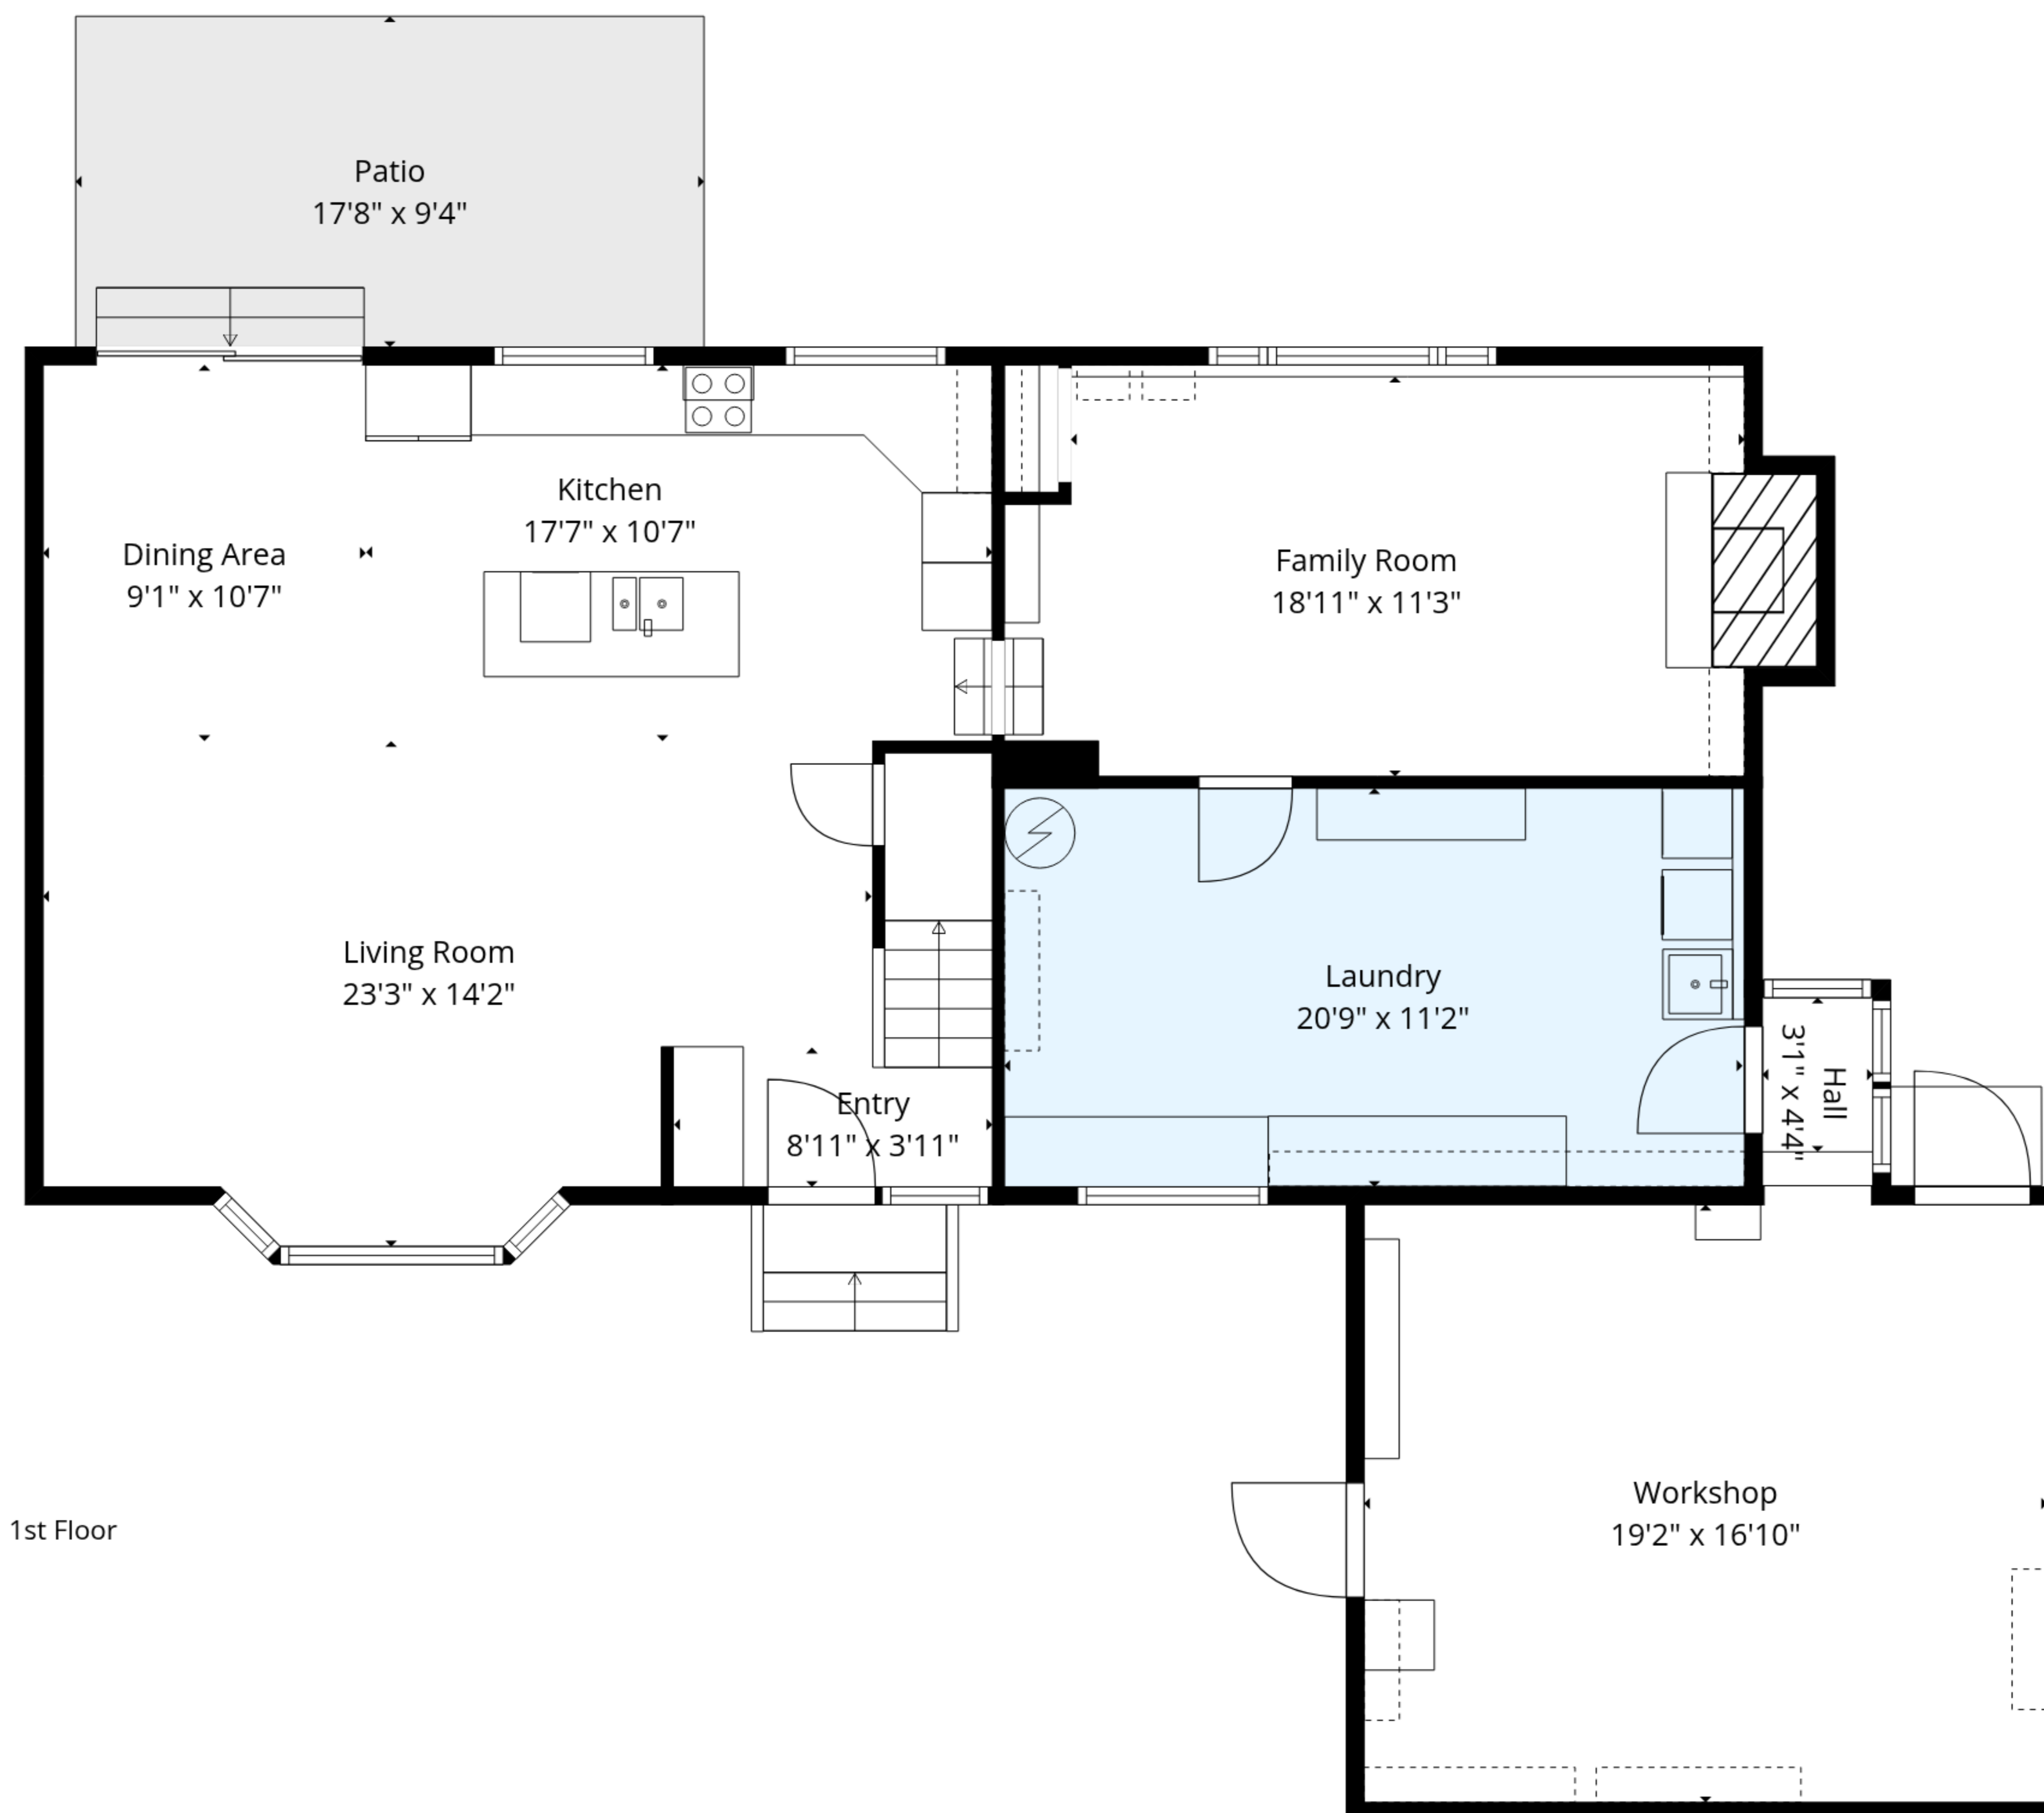

Total GLA: 1783 sq. ft | Total: 2495 sq. ft
 1st floor: 1189 sq. ft (Excluded areas 712 sq. ft)
 2nd floor: 594 sq. ft

Sizes And Dimensions Are Approximate, Actual May Vary.

Total GLA: 1783 sq. ft | Total: 2495 sq. ft
1st floor: 1189 sq. ft (Excluded areas 712 sq. ft)
2nd floor: 594 sq. ft

Sizes And Dimensions Are Approximate, Actual May Vary.

2nd Floor

1st Floor

Total GLA: 1783 sq. ft | Total: 2495 sq. ft
 1st floor: 1189 sq. ft (Excluded areas 712 sq. ft)
 2nd floor: 594 sq. ft

Sizes And Dimensions Are Approximate, Actual May Vary.