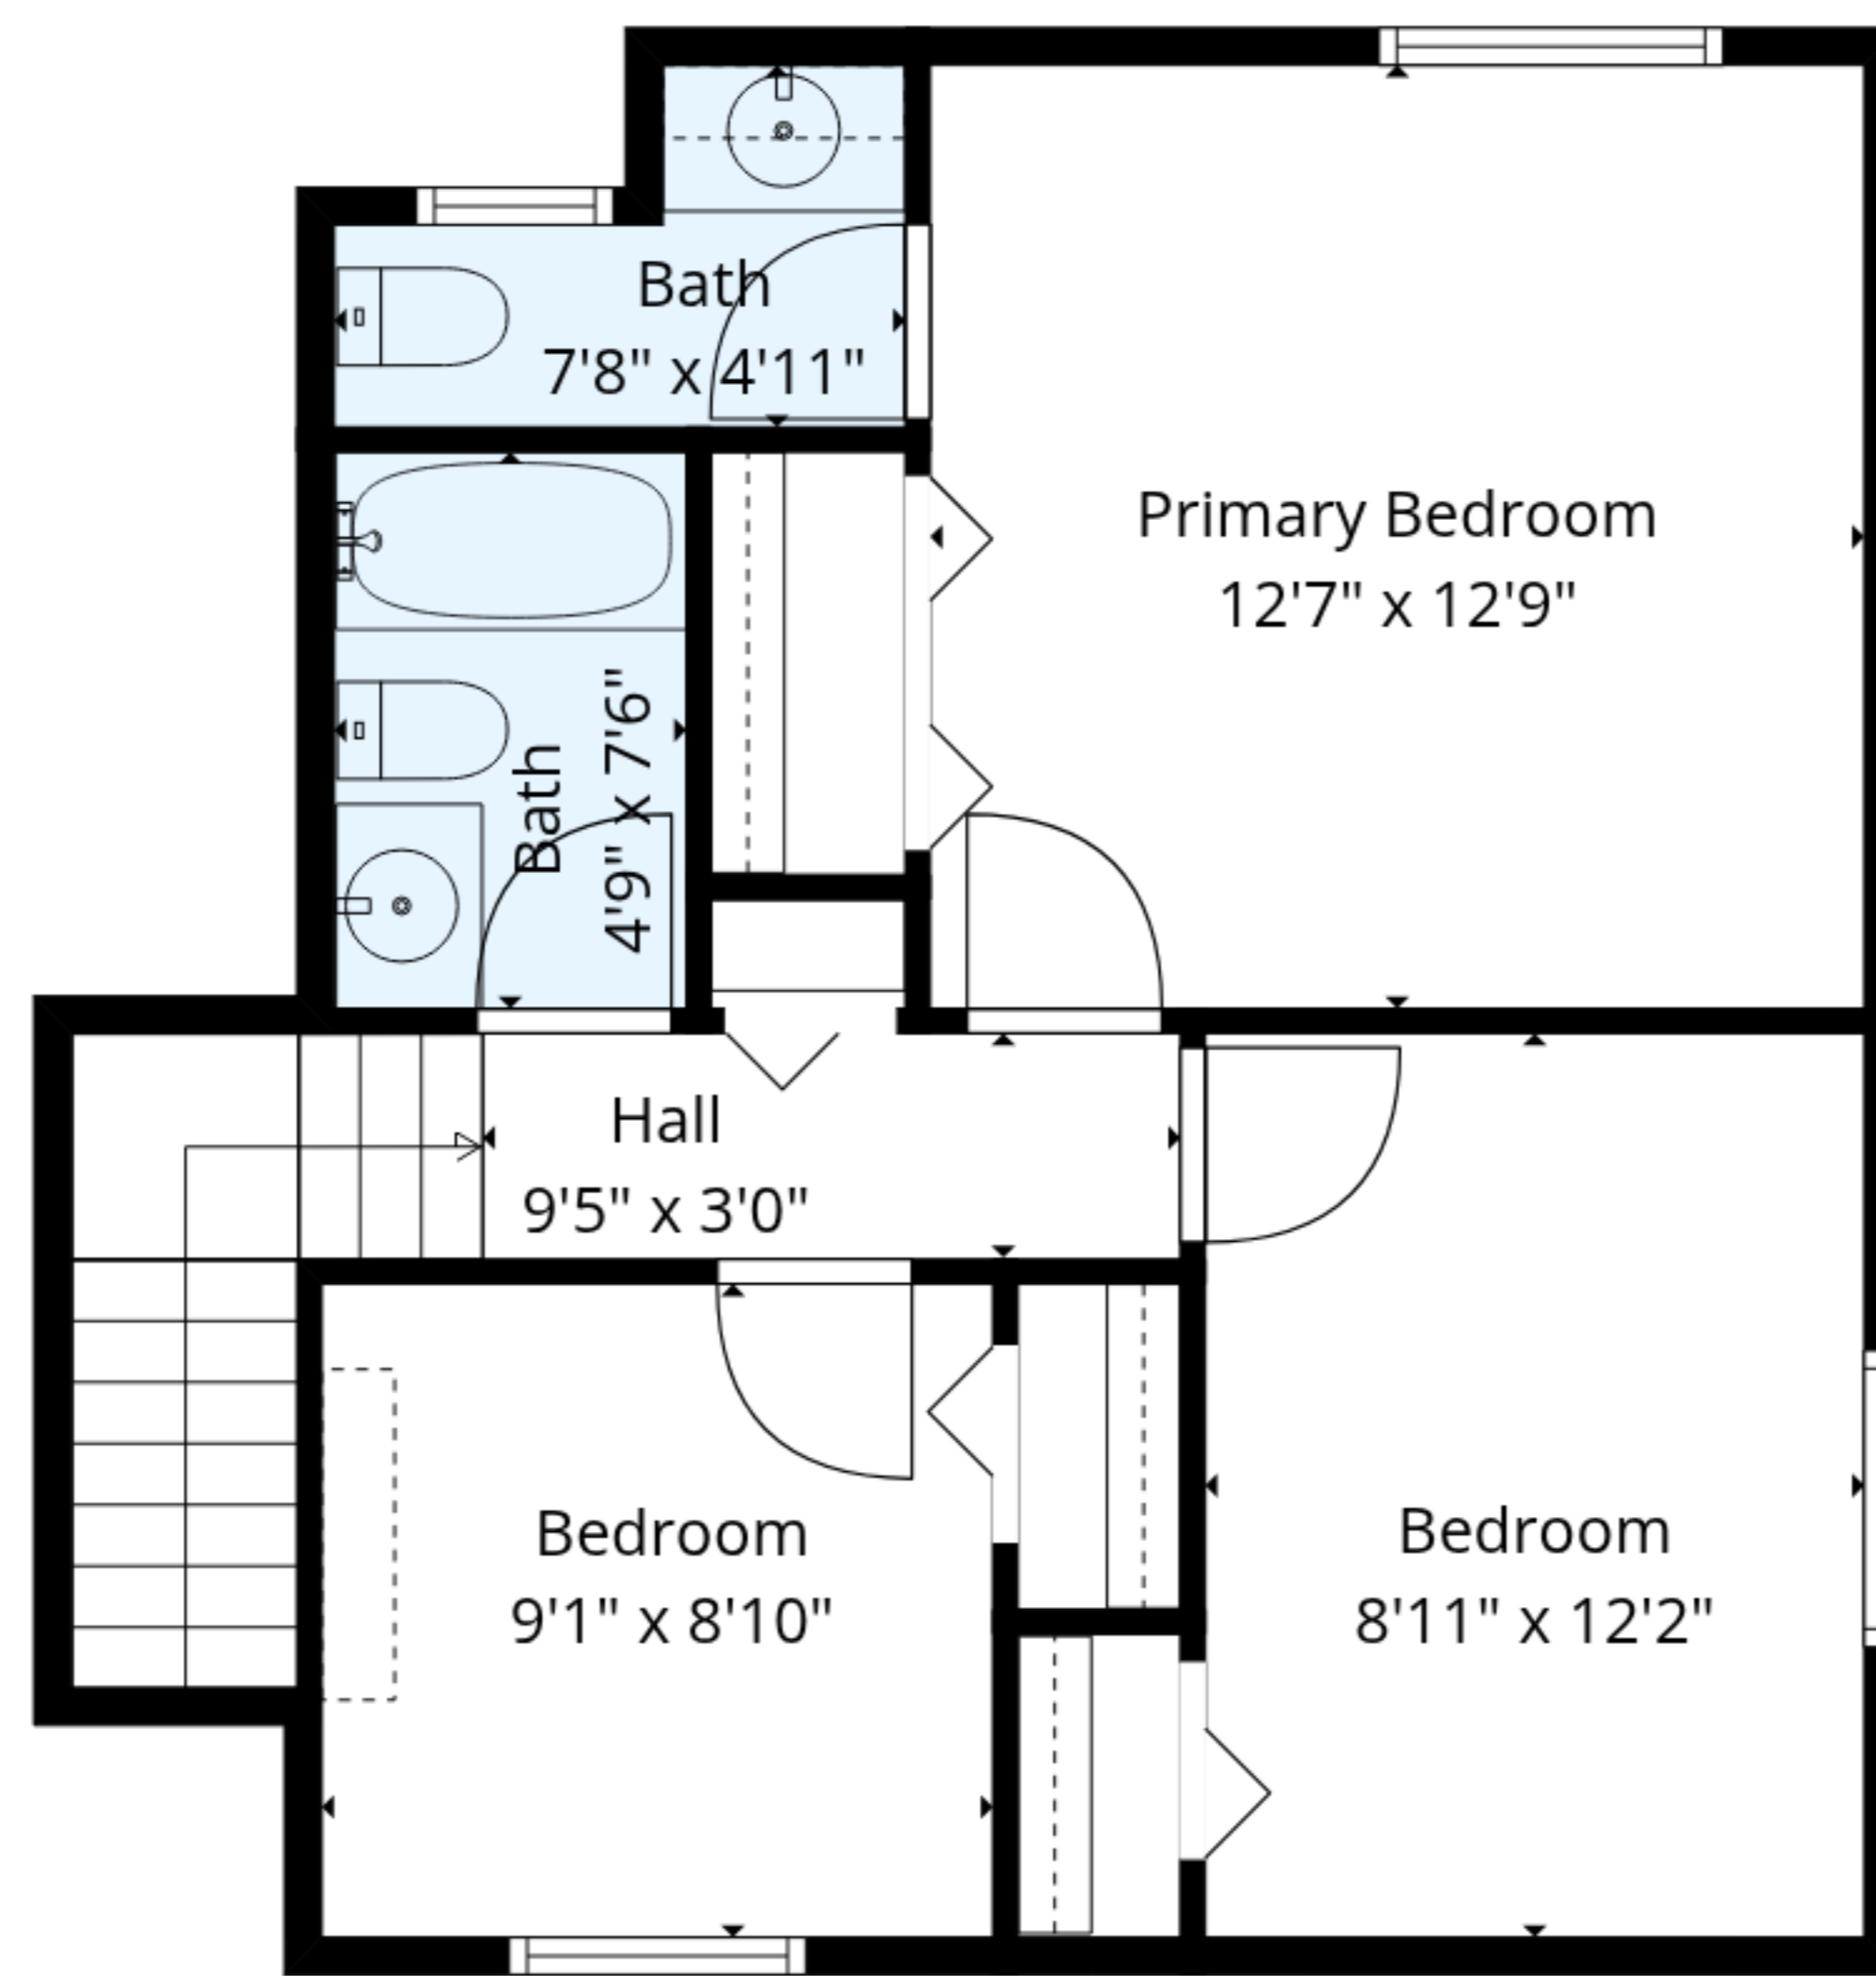

Total GLA: 1783 sq. ft | Total: 2495 sq. ft
 1st floor: 1189 sq. ft (Excluded areas 712 sq. ft)
 2nd floor: 594 sq. ft

Sizes And Dimensions Are Approximate, Actual May Vary.

Total GLA: 1783 sq. ft | Total: 2495 sq. ft
1st floor: 1189 sq. ft (Excluded areas 712 sq. ft)
2nd floor: 594 sq. ft

Sizes And Dimensions Are Approximate, Actual May Vary.

2nd Floor

1st Floor

Total GLA: 1783 sq. ft | Total: 2495 sq. ft
 1st floor: 1189 sq. ft (Excluded areas 712 sq. ft)
 2nd floor: 594 sq. ft

Sizes And Dimensions Are Approximate, Actual May Vary.