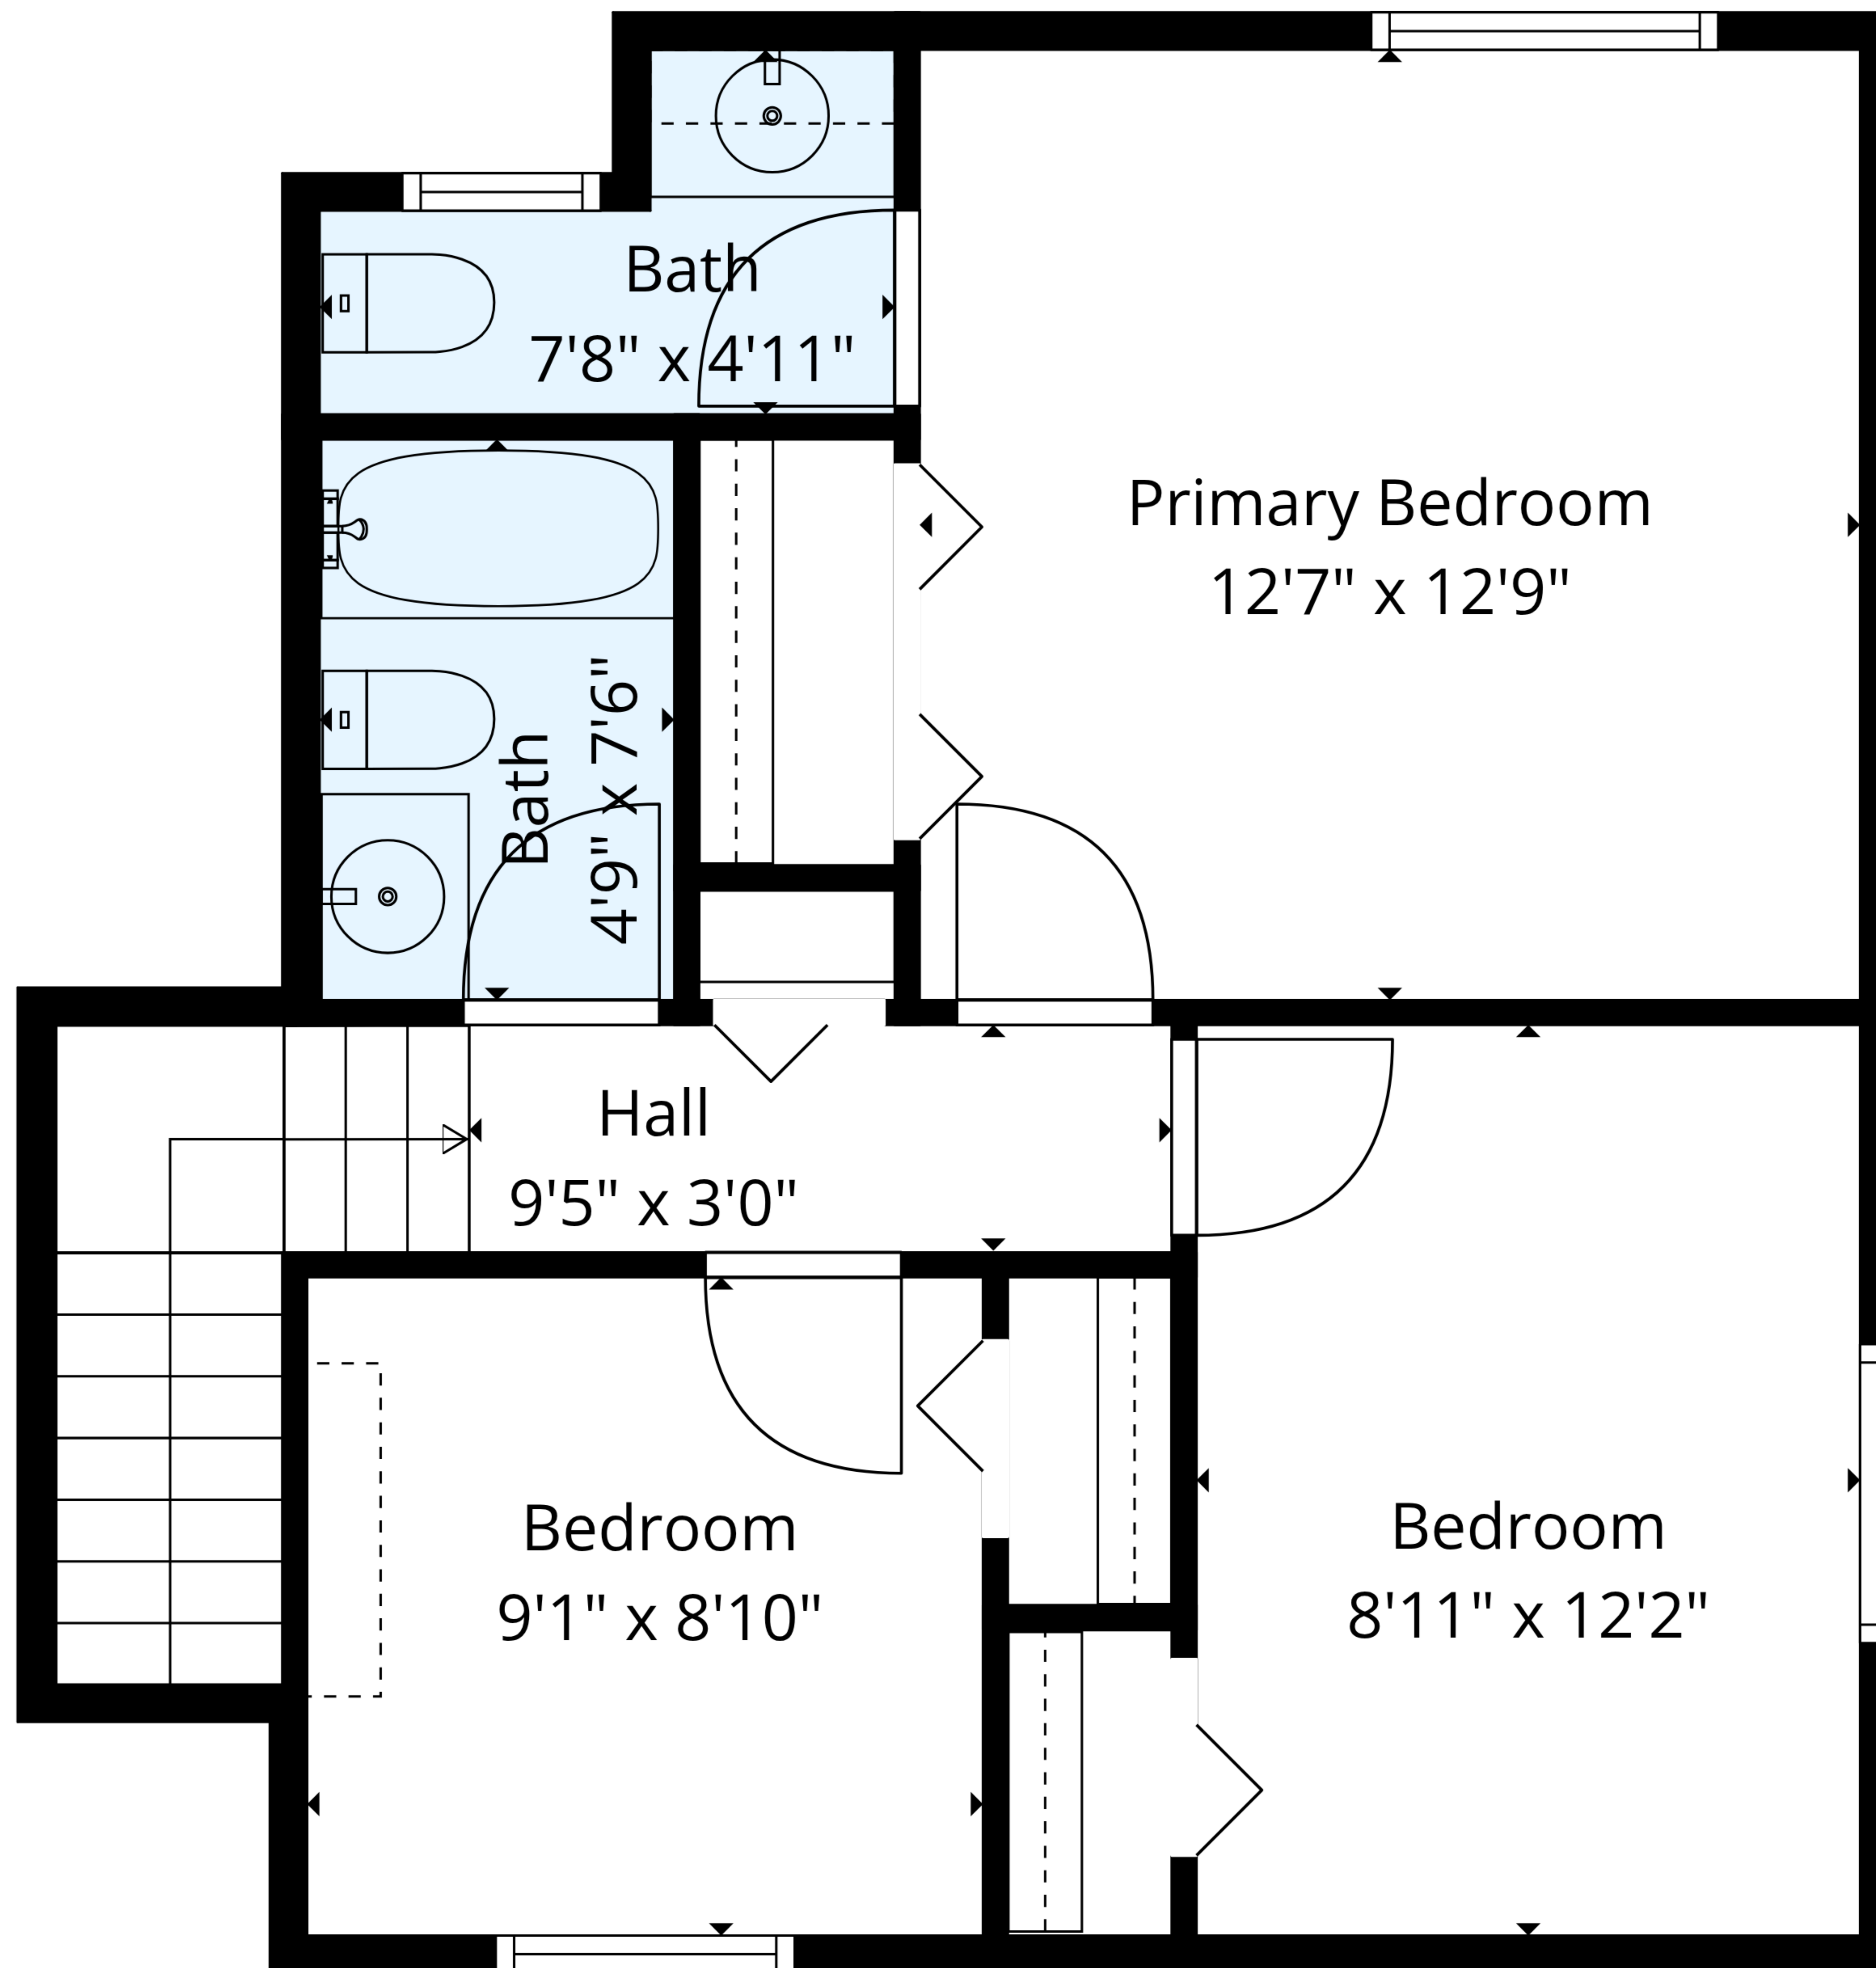

Total GLA: 1783 sq. ft | Total: 2495 sq. ft
 1st floor: 1189 sq. ft (Excluded areas 712 sq. ft)
 2nd floor: 594 sq. ft

Sizes And Dimensions Are Approximate, Actual May Vary.

Total GLA: 1783 sq. ft | Total: 2495 sq. ft
1st floor: 1189 sq. ft (Excluded areas 712 sq. ft)
2nd floor: 594 sq. ft

Sizes And Dimensions Are Approximate, Actual May Vary.

2nd Floor

1st Floor

Total GLA: 1783 sq. ft | Total: 2495 sq. ft
 1st floor: 1189 sq. ft (Excluded areas 712 sq. ft)
 2nd floor: 594 sq. ft

Sizes And Dimensions Are Approximate, Actual May Vary.