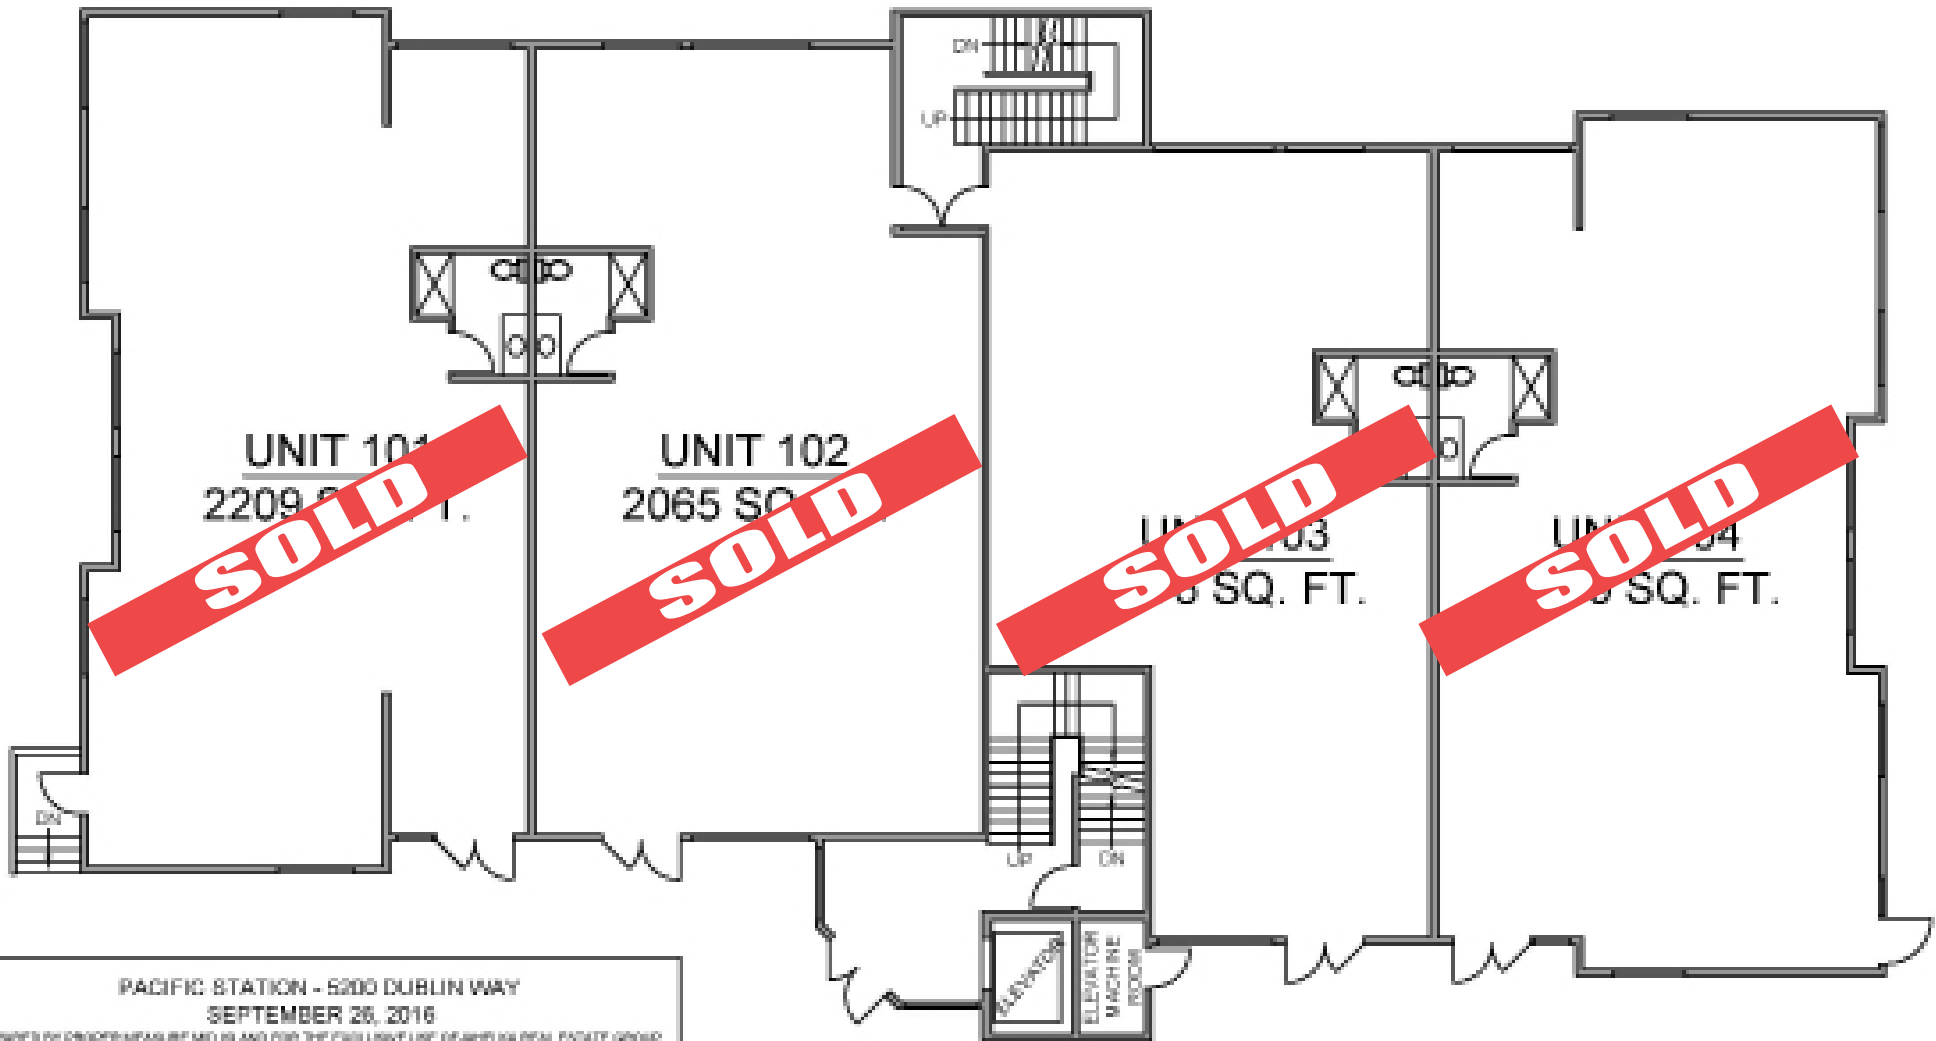

**BLDG B
MAIN FLOOR**

PACIFIC STATION - 5200 DUBLIN WAY
 SEPTEMBER 26, 2016
 PREPARED BY PROPER MEASURE MO ISLAND FOR THE EXCLUSIVE USE OF ARESLUX REAL ESTATE GROUP
 PLANS MAY NOT BE 100% ACCURATE. IF CRITICAL, BUYER TO VERIFY.

FLOOR	AREA (SQ. FT.)
BLDG A - CRU 1	1912
BLDG A - CRU 2	2080
BLDG B - UNIT 101	2209
BLDG B - UNIT 102	2065
BLDG B - UNIT 103	1876
BLDG B - UNIT 104	2329
BLDG B - UNIT 201	1982
BLDG B - UNIT 202	1999
BLDG B - UNIT 203	2159
BLDG B - UNIT 204	1934