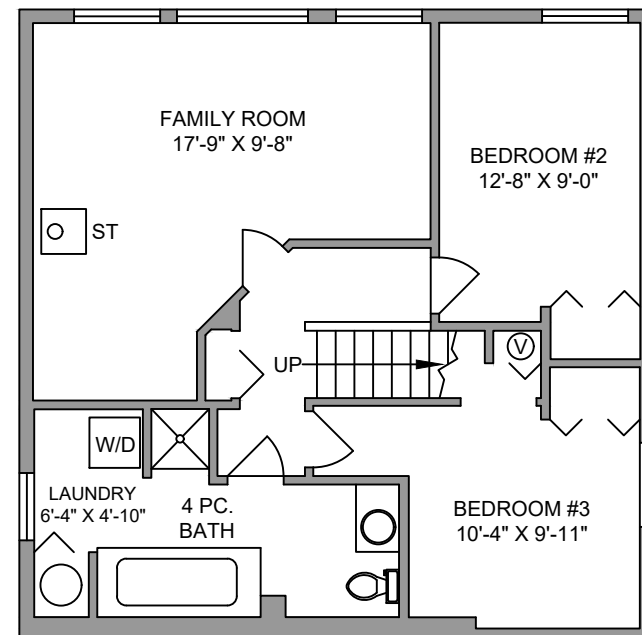

JAHELKA REAL ESTATE GROUP

MAIN FLOOR 794 SQ. FT.

LOWER FLOOR 800 SQ. FT.

NORTH

0' 5' 10'

SCALE

501 OTTER PLACE
AUGUST 6, 2019

Prepared by PROPER MEASURE MID ISLAND for the exclusive use of JAHELKA REAL ESTATE GROUP
Plans may not be 100% accurate. Buyer must verify any critical measurement.

Private resale or modification of floor plans to a third party by any individual or entity other than Proper Measure Mid Island is strictly prohibited

FLOOR	AREA (SQ. FT.)		
	FINISHED	GARAGE	DECK / PATIO
MAIN	794	384	104
LOWER	800	-	-
TOTAL	1594	384	104