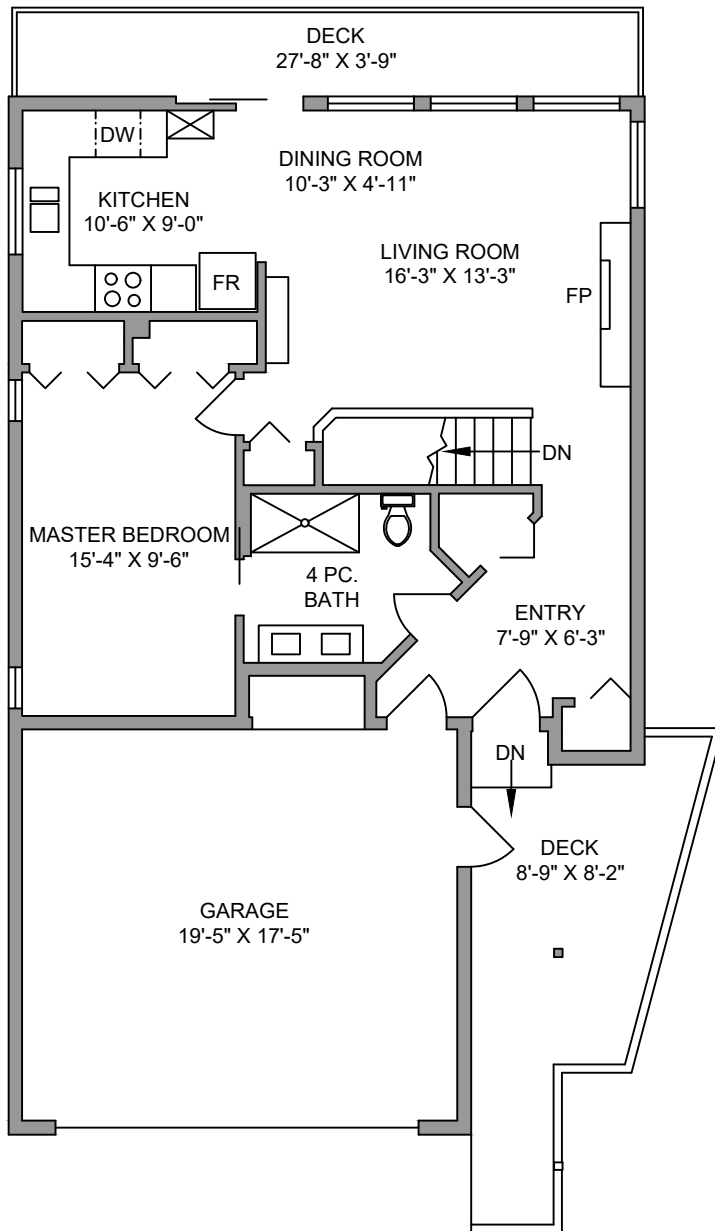

JAHELKA REAL ESTATE GROUP

MAIN FLOOR 794 SQ. FT.

LOWER FLOOR 800 SQ. FT.

NORTH

0' 5' 10'

SCALE

501 OTTER PLACE
AUGUST 6, 2019

Prepared by PROPER MEASURE MID ISLAND for the exclusive use of JAHELKA REAL ESTATE GROUP
Plans may not be 100% accurate. Buyer must verify any critical measurement.

Private resale or modification of floor plans to a third party by any individual or entity other than Proper Measure Mid Island is strictly prohibited

FLOOR	AREA (SQ. FT.)		
	FINISHED	GARAGE	DECK / PATIO
MAIN	794	384	104
LOWER	800	-	-
TOTAL	1594	384	104