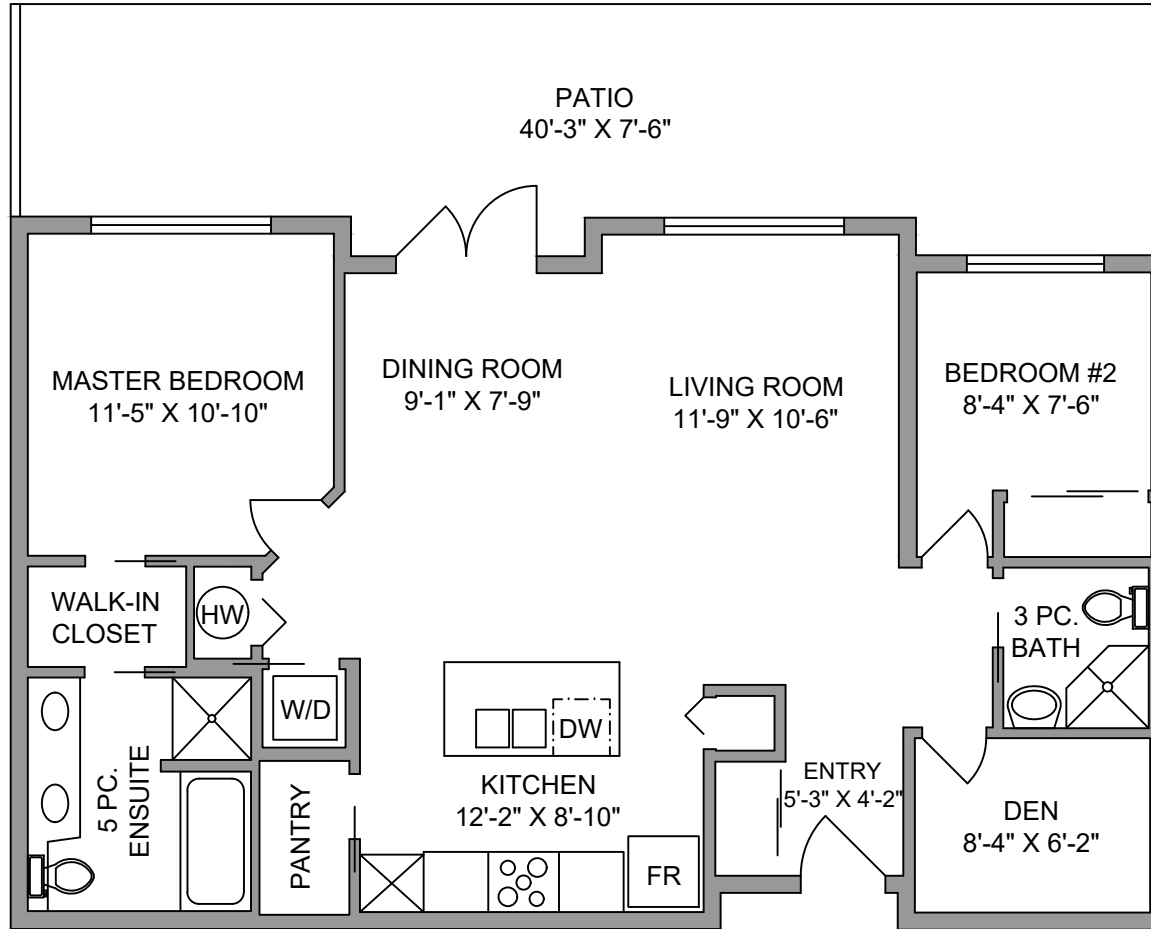

JAHELKA REAL ESTATE GROUP

101-555 FRANKLYN STREET 959 SQ. FT.

NORTH

SCALE

101-555 FRANKLYN STREET SEPTEMBER 9, 2019		
Prepared by PROPER MEASURE MID ISLAND for the exclusive use of JAHELKA REAL ESTATE GROUP Plans may not be 100% accurate. Buyer must verify any critical measurement. Private resale or modification of floor plans to a third party by any individual or entity other than Proper Measure Mid Island is strictly prohibited.		
FLOOR	AREA (SQ. FT.)	
	FINISHED	DECK / PATIO
TOTAL	959	327